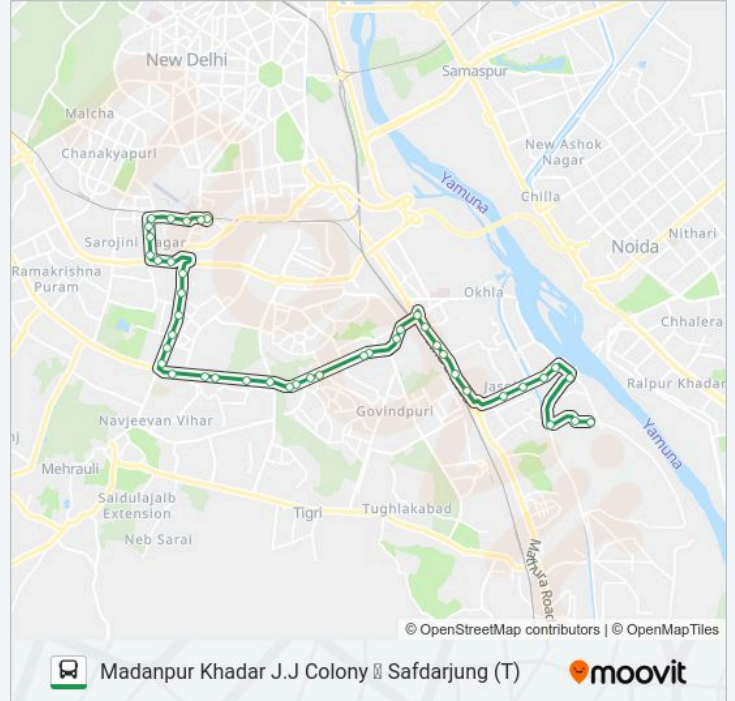

Masjid Moth

Savitri Cinema

O.S Communication

Pamposh Enclave

Nehru Place Terminal

Nehru Place Terminal

Kalkaji Temple

N.S.I.C.

Kalka Ji Crossing

Sukhdev Vihar Depot

C.R.R.I.

Okhla Tank

Harkesh Nagar

Jasola Apollo Hospital

Sarita Vihar Crossing

Jasola Vihar

Shaheen Bagh

Kalandi Kunj

Kalindi Kunj Metro Station

Madanpur Khadar Crossing

Samosa Chowk Madanpur Khadar

Madanpur Khadar J.J. Colony

Direction: Safdarjung (T)

41 stops

[VIEW LINE SCHEDULE](#)

Madanpur Khadar J.J. Colony

Samosa Chowk Madanpur Khadar

Madanpur Khadar Crossing

Kalindi Kunj Metro Station

Kalindi Kunj

Shaheen Bagh

Jasola Vihar

465 bus Time Schedule

Safdarjung (T) Route Timetable:

Sunday	06:50 - 19:10
Monday	06:50 - 19:10
Tuesday	06:50 - 19:10
Wednesday	06:50 - 19:10
Thursday	06:50 - 19:10
Friday	06:50 - 19:10
Saturday	06:50 - 19:10