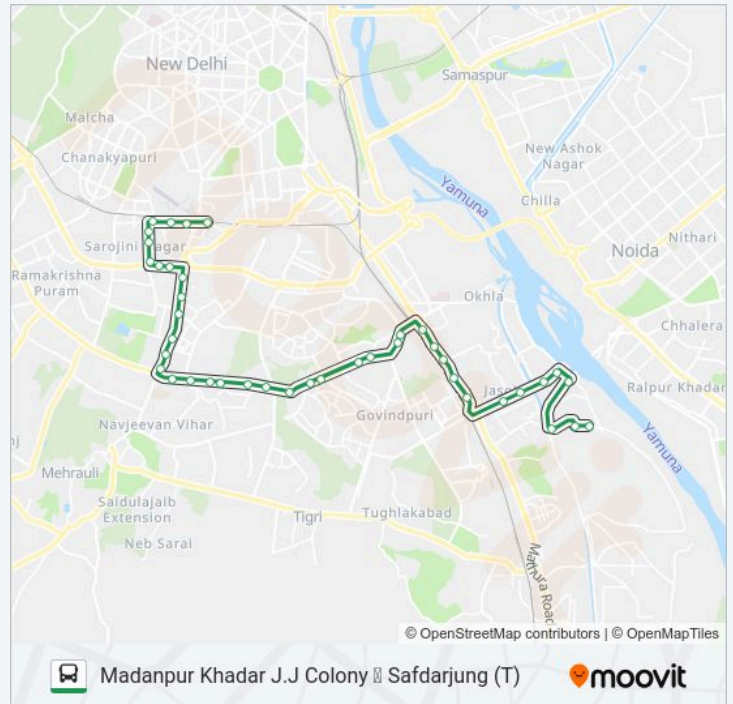

465

Madanpur Khadar J.J Colony ↔ Safdarjung (T)

Get The App

The 465 bus line (Madanpur Khadar J.J Colony ↔ Safdarjung (T)) has 2 routes. For regular weekdays, their operation hours are:

(1) Madanpur Khadar J.J.Colony: 08:30 - 20:45(2) Safdarjung (T): 06:50 - 19:10

Use the Moovit App to find the closest 465 bus station near you and find out when is the next 465 bus arriving.

Direction: Madanpur Khadar J.J.Colony

43 stops

[VIEW LINE SCHEDULE](#)

- Safdurjung Terminal
- Safdarjung (T)
- I.N.A.Market
- Laxmibai Nagar
- Enquiry Office Pijanji Village
- Sarojini Nagar Market
- Police Station Sarojini Nagar
- Ab Block Sarojini Nagar
- Raj Nagar
- Safdarjung Hospital
- A.I.I.M.S Safdarjung
- Yusuf Sarai
- Green Park
- Hauz Khas
- Padhmini Enclave
- I.I.T.Gate
- Sarvpriya Vihar
- Panchsheel
- Sadhna Enclave
- Swami Nagar
- Chirag Delhi

465 bus Info

Direction: Safdarjung (T)

Stops: 41

Trip Duration: 59 min

Line Summary:

I.N.A.Market

Safdurjung Terminal

465 bus time schedules and route maps are available in an offline PDF at moovitapp.com. Use the Moovit App to see live bus times, train schedule or subway schedule, and step-by-step directions for all public transit in New Delhi.