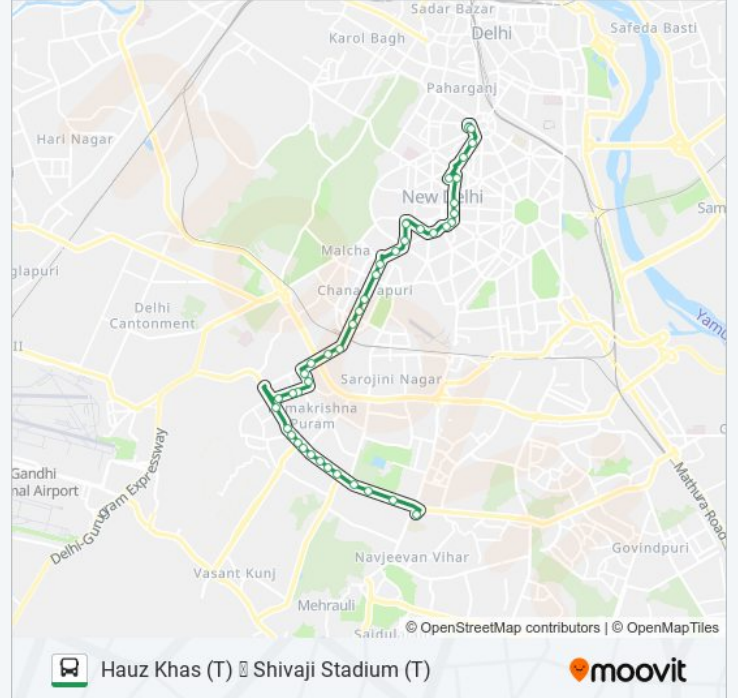

### 620 bus Info

**Direction:** Shivaji Stadium (T)

**Stops:** 41

**Trip Duration:** 46 min

**Line Summary:**

Sector 5 R.K Puram

Vasant Vihar

Swami Malai Mandir

Police Station Parliament Street

Palika Kendra

Shivaji Stadium (T) Connaught Circle Road

Shivaji Stadium (T)

620 bus time schedules and route maps are available in an offline PDF at moovitapp.com. Use the [Moovit App](#) to see live bus times, train schedule or subway schedule, and step-by-step directions for all public transit in New Delhi.