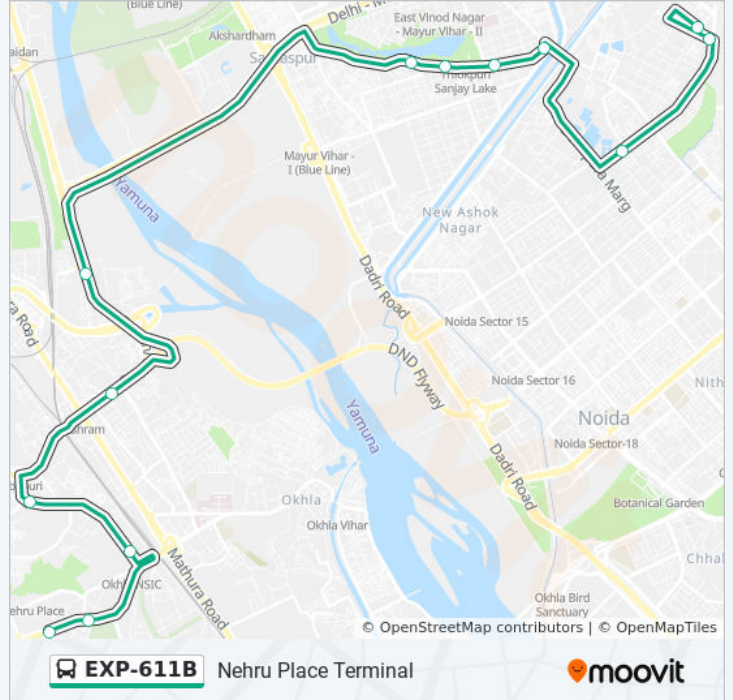

EXP-611B

Nehru Place (T)

Get The App

The EXP-611B bus line Nehru Place (T) has one route. For regular weekdays, their operation hours are:

(1) Nehru Place (T): 08:35 - 08:55

Use the Moovit App to find the closest EXP-611B bus station near you and find out when is the next EXP-611B bus arriving.

Direction: Nehru Place (T)

13 stops

[VIEW LINE SCHEDULE](#)

Mayur Vihar Phase 3 (T)
New Kondali A1 Crossing
Ganpati Mandir / Mayur Vihar Phase 3 Crossing
Kalyan Puri Crossing (Chand Cinema Road)
Chand Cinema
Trilokpuri 13 Block
Kotla Gaon
Sarai Kale Khan I.S.B.T.
Maharani Bagh (Ashram)
Garhi Village
Laghu Udyog Sansthan (Modimill)
Paras Cinema / Bhairav Temple
Nehru Place Terminal

EXP-611B bus Time Schedule

Nehru Place (T) Route Timetable:

Sunday	08:35 - 08:55
Monday	08:35 - 08:55
Tuesday	08:35 - 08:55
Wednesday	08:35 - 08:55
Thursday	08:35 - 08:55
Friday	08:35 - 08:55
Saturday	08:35 - 08:55

EXP-611B bus Info**Direction:** Nehru Place (T)**Stops:** 13**Trip Duration:** 31 min**Line Summary:**

EXP-611B bus time schedules and route maps are available in an offline PDF at moovitapp.com. Use the [Moovit App](#) to see live bus times, train schedule or subway schedule, and step-by-step directions for all public transit in New Delhi.