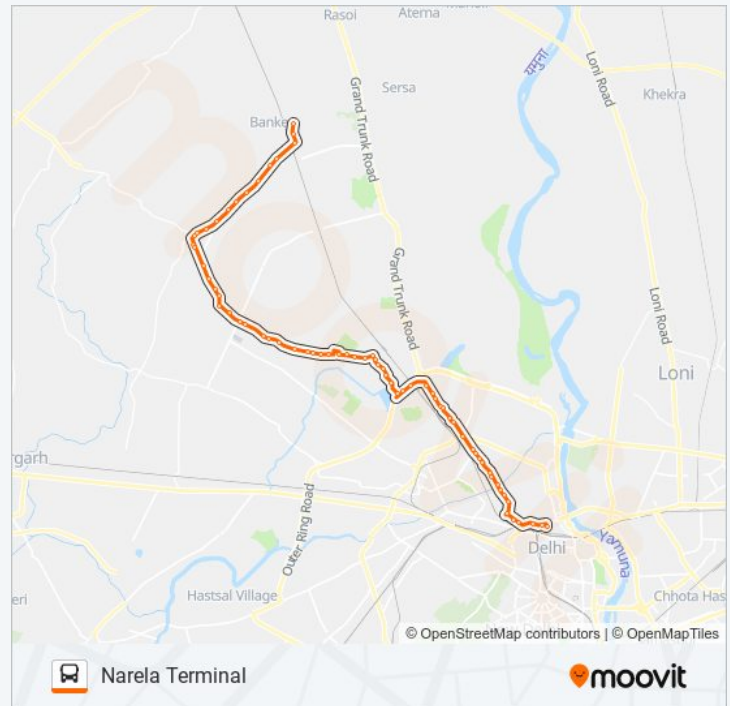

Shahbad Daulatpur Gaon

Friday

09:30 - 20:40

Saturday

09:30 - 20:40

133 bus Info

Direction: Narela Terminal

Stops: 68

Trip Duration: 87 min

Line Summary:

Shahbad Daulatpur School

St Xavier School

Shahbad Dairy Block A

Shahbad Dairy

Rohini Sec 27 And 30 Crossing

Prehladpur Village