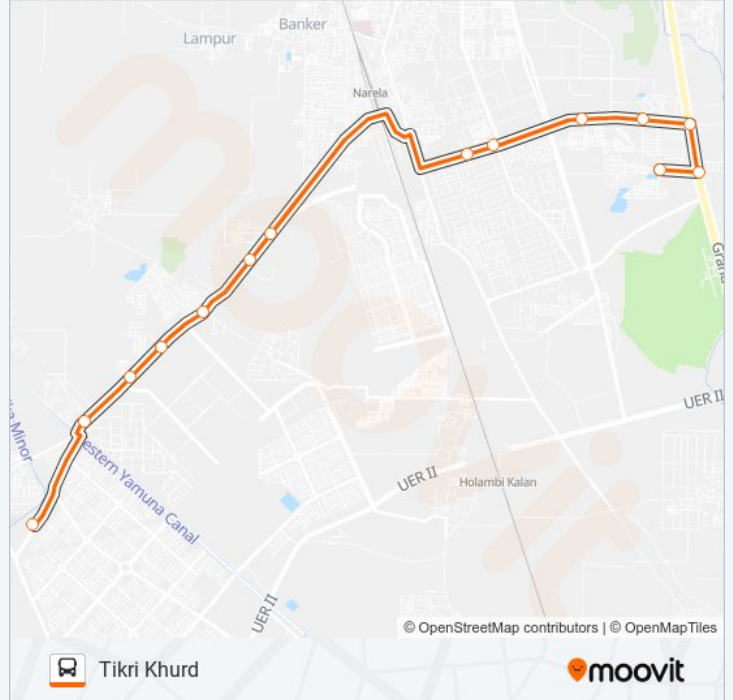

148STL bus time schedules and route maps are available in an offline PDF at moovitapp.com. Use the [Moovit App](#) to see live bus times, train schedule or subway schedule, and step-by-step directions for all public transit in New Delhi.

[About Moovit](#) • [MaaS Solutions](#) • [Supported Countries](#) • [Mooviter Community](#)

© 2024 Moovit - All Rights Reserved

Check Live Arrival Times