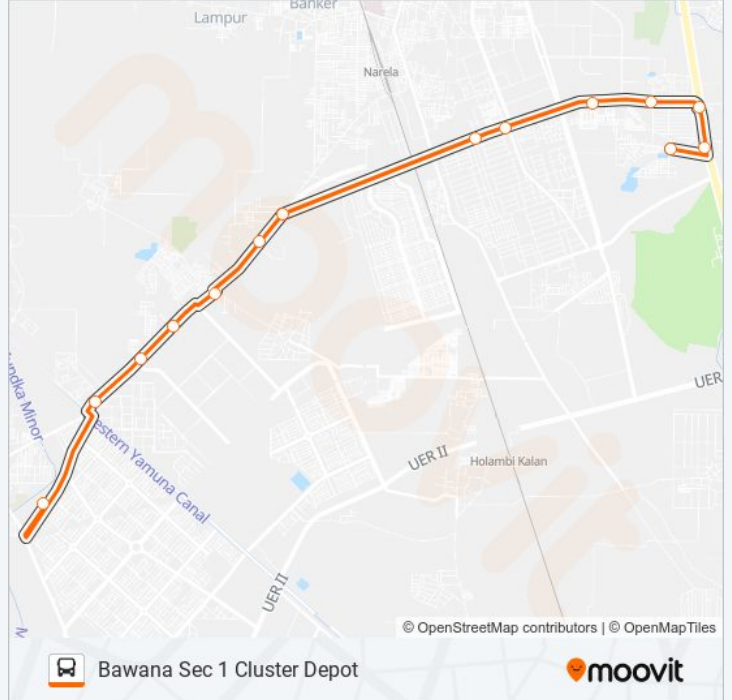

The 148STL bus line (Bawana Sec 1 Cluster Depot) has 2 routes. For regular weekdays, their operation hours are:
(1) Bawana Sec 1 Cluster Depot: 19:02 - 22:02 (2) Tikri Khurd: 04:10 - 07:10
Use the Moovit App to find the closest 148STL bus station near you and find out when is the next 148STL bus arriving.

Direction: Bawana Sec 1 Cluster Depot

14 stops

[VIEW LINE SCHEDULE](#)

Tikri Khurd
Tikri Khurd Crossing / Ampc
Singhola Crossing
Singhola Village
B2 Narela E Block
Narela B599 Raja Harish Chandra Hospital
Kasturi Ram School
Vishal Enclave (Bawana Road)
Kaushal Devi Netraheen Ashram
Sannothe Crossing / Ghoga Crossing
Delhi Jal Board Bawana
Jain Bekhunth Mandir
Jj Colony Bawana Road
Bawana Sec 1 Cluster Depot

148STL bus Time Schedule

Bawana Sec 1 Cluster Depot Route Timetable:

Sunday	19:02 - 22:02
Monday	19:02 - 22:02
Tuesday	19:02 - 22:02
Wednesday	19:02 - 22:02
Thursday	19:02 - 22:02
Friday	19:02 - 22:02
Saturday	19:02 - 22:02

148STL bus Info**Direction:** Bawana Sec 1 Cluster Depot**Stops:** 14**Trip Duration:** 21 min**Line Summary:**

Direction: Tikri Khurd

14 stops

[VIEW LINE SCHEDULE](#)

- Bawana Sec 1 Cluster Depot
- Bawana Jj Colony CRPF Camp
- Jain Bekhunth Mandir
- Delhi Jal Board Bawana
- Sannoth Crossing / Ghoga Crossing
- Kaushal Devi Netraheen Ashram
- Vishal Enclave (Bawana Road)
- Kasturi Ram School
- Harish Chandra Hospital
- B-2 Narela E Block
- Singhola Village
- Singhola Crossing
- Ampc Tikri Khurd
- Tikri Khurd