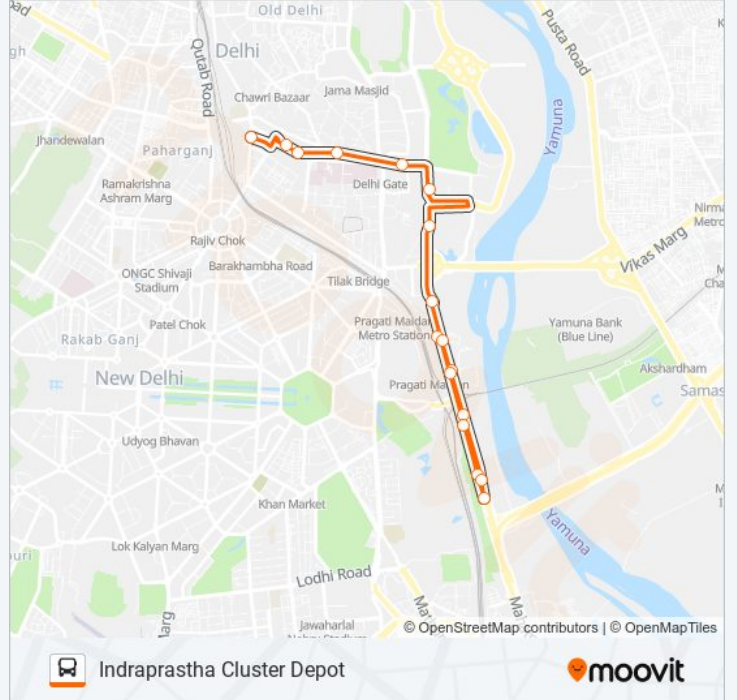

The 956STL bus line (Indraprastha Cluster Depot) has 2 routes. For regular weekdays, their operation hours are:
(1) Indraprastha Cluster Depot: 00:02 - 23:56(2) New Delhi Railway Station Gate 2: 04:48 - 16:24
Use the Moovit App to find the closest 956STL bus station near you and find out when is the next 956STL bus arriving.

Direction: Indraprastha Cluster Depot

17 stops

[VIEW LINE SCHEDULE](#)

New Delhi Railway Station Gate 2
JLN Marg
Zakir Husain College
Delite Cinema
Ambedkar Stadium Terminal
Gandhi Darshan
Indira Gandhi Stadium
IP Power House (Ito Ring Road)
Indraprastha Depot
Pragati Power Station
Railway Road Bridge
Nizamuddin Road Bridge
IP Park / Nizamuddin Road Bridge East
Nizamuddin Road Bridge
Railway Road Bridge
Pragati Power Station
Indraprastha Cluster Depot

956STL bus Time Schedule

Indraprastha Cluster Depot Route Timetable:

Sunday	00:02 - 23:56
Monday	00:02 - 23:56
Tuesday	00:02 - 23:56
Wednesday	00:02 - 23:56
Thursday	00:02 - 23:56
Friday	00:02 - 23:56
Saturday	00:02 - 23:56

956STL bus Info**Direction:** Indraprastha Cluster Depot**Stops:** 17**Trip Duration:** 22 min**Line Summary:**

Direction: New Delhi Railway Station Gate 2

11 stops

[VIEW LINE SCHEDULE](#)

- Indraprastha Depot
- IP Power House (Ito Ring Road)
- Ig Stadium
- Gandhi Darshan
- Ambedkar Stadium Terminal
- Delhi Gate (JIn Marg)
- Lnjp Hospital
- Zakir Husain College
- JLN Marg
- Ps Kamla Market
- New Delhi Railway Station Gate 2