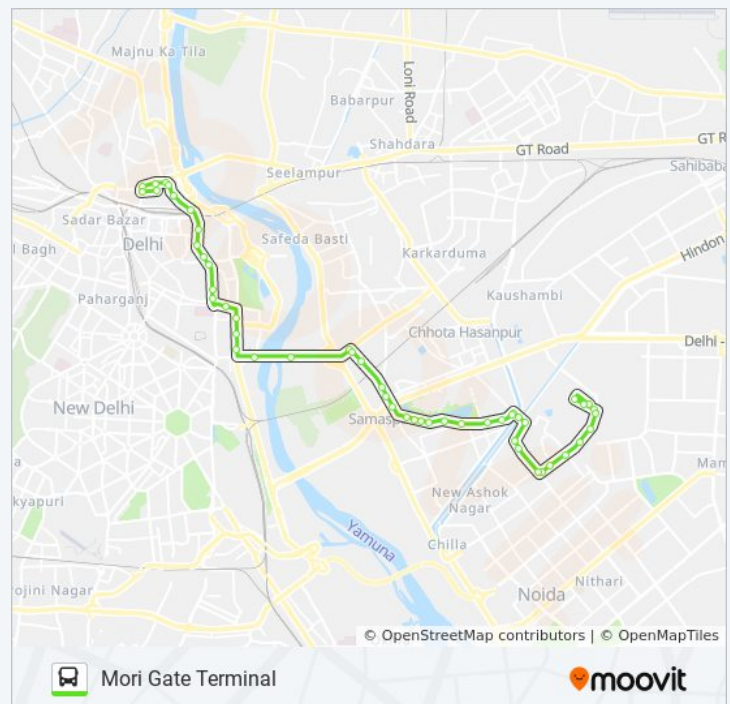

The 118EXT bus line (Mayur Vihar Phase 3 (T)) has 2 routes. For regular weekdays, their operation hours are:

(1) Mayur Vihar Phase 3 (T): 05:15 - 20:50 (2) Mori Gate (T): 06:55 - 22:30

Use the Moovit App to find the closest 118EXT bus station near you and find out when is the next 118EXT bus arriving.

Direction: Mayur Vihar Phase 3 (T)

52 stops

[VIEW LINE SCHEDULE](#)

Mori Gate (T) - Stop 1
Mori Gate (T) Chowk
I.S.B.T.Nityanand Marg
I.S.B.T.Kashmere Gate
Kashmere Gate Metro Station
I.S.B.T.Kashmere Gate (Lothian Road)
G.G.S.Indraprastha University
G.P.O.
Red Fort
Jama Masjid
Darya Ganj / Subhash Nagar
Darya Ganj
Darya Ganj Golcha Cinema
Delhi Gate
Ambedkar Stadium Terminal
Gandhi Darshan
I.G.Stadium
I.T.O Ring Road
Delhi Secretariat
Rainy Well
Laxmi Nagar / Shakarpur Crossing
Shakarpur School Block

Sunday	06:55 - 22:30
Monday	06:55 - 22:30
Tuesday	06:55 - 22:30
Wednesday	06:55 - 22:30
Thursday	06:55 - 22:30
Friday	06:55 - 22:30
Saturday	06:55 - 22:30

118EXT bus Info

Direction: Mori Gate (T)

Stops: 50

Trip Duration: 53 min

Line Summary:

Delhi Secretariat

I.T.O.Ring Road

I.G.Stadium

Gandhi Darshan

Ambedkar Stadium Terminal

Delhi Gate