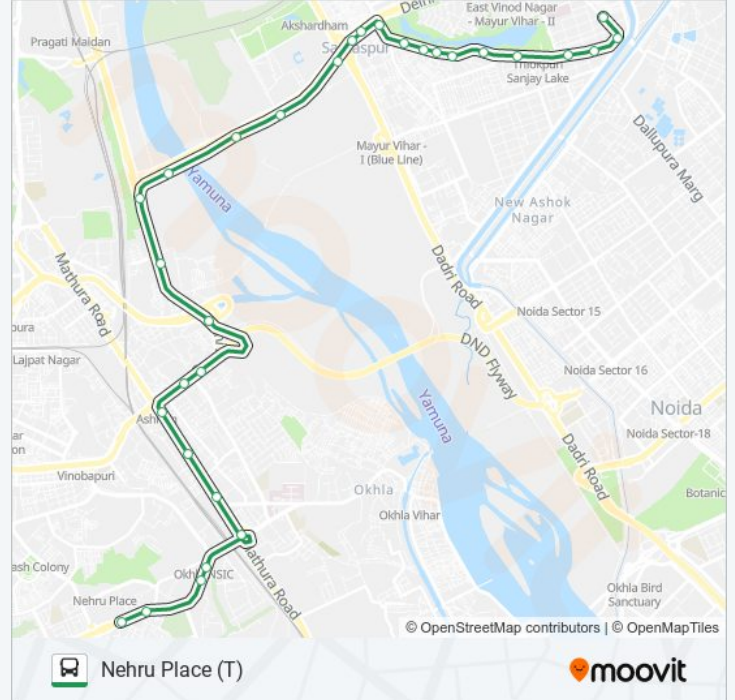

 306

Kalyanpuri (T)

Get The App

The 306 bus line (Kalyanpuri (T)) has 2 routes. For regular weekdays, their operation hours are:

(1) Kalyanpuri (T): 05:55 - 21:10(2) Nehru Place (T): 06:50 - 22:20

Use the Moovit App to find the closest 306 bus station near you and find out when is the next 306 bus arriving.

### 306 bus Info

**Direction:** Nehru Place (T)

**Stops:** 30

**Trip Duration:** 41 min

**Line Summary:**

Sarai Kale Khan I.S.B.T (T)

Gurudwara Bala Sahib

Maharani Bagh

Maharani Bagh (Ashram)

Ashram Chowk

New Friends Colony

Ishwar Nagar

Kalka Ji Crossing

N.S.I.C.

Kalkaji Temple

Paras Cinema / Bhairav Temple

Nehru Place Terminal

306 bus time schedules and route maps are available in an offline PDF at [moovitapp.com](https://moovitapp.com). Use the [Moovit App](#) to see live bus times, train schedule or subway schedule, and step-by-step directions for all public transit in New Delhi.