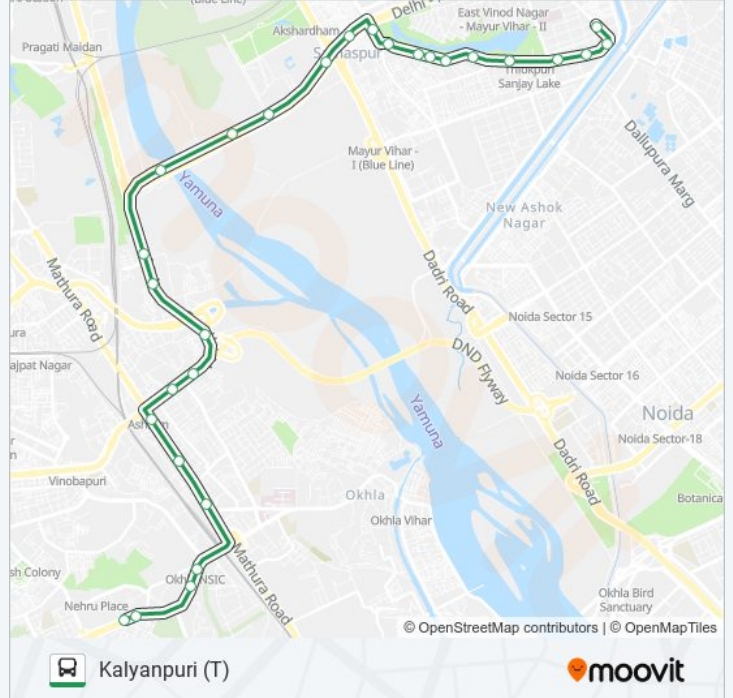

## 306 bus Info

**Direction:** Kalyanpuri (T)

**Stops:** 28

**Trip Duration:** 40 min

**Line Summary:**

Kotla Gaon

Trilokpuri 13 Block

Chand Cinema

### Direction: Nehru Place (T)

30 stops

[VIEW LINE SCHEDULE](#)

Kalyanpuri (T)

Kalyan Puri Crossing (Chand Cinema Road)

Super Bazar Trilokpuri

Chand Cinema

Trilokpuri 13 Block