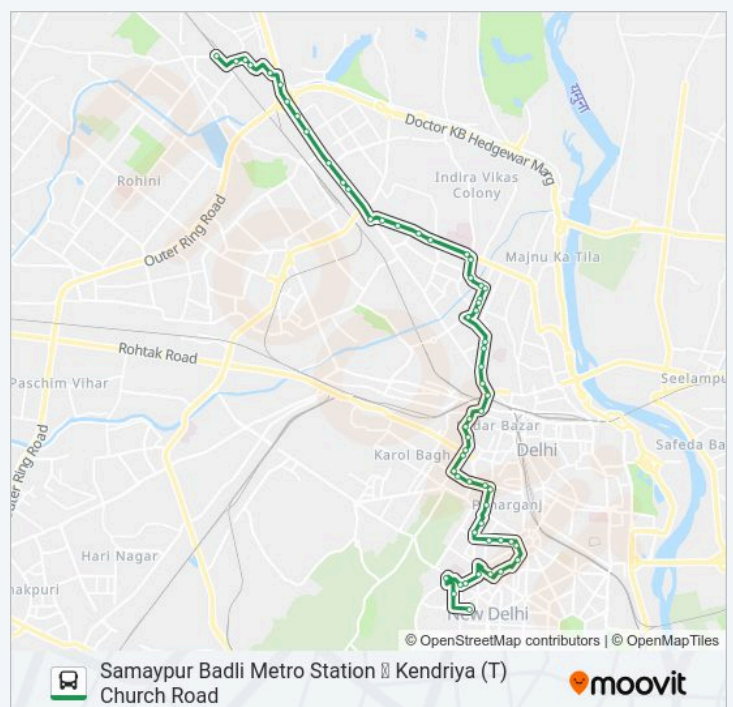

Karol Bagh Terminal

Faiz Road

Guru Govind Singh Crossing (Faiz Road)

Guru Govind Singh More

Model Basti

100EXT bus Time Schedule

Samaypur Badli Metro Station Route Timetable:

Sunday	10:30 - 22:05
Monday	10:30 - 22:05
Tuesday	10:30 - 22:05
Wednesday	10:30 - 22:05
Thursday	10:30 - 22:05
Friday	10:30 - 22:05
Saturday	10:30 - 22:05

100EXT bus Info

Direction: Samaypur Badli Metro Station

Stops: 59

Trip Duration: 58 min

Line Summary:

Filmistan

Bara Hindu Rao

Azad Market