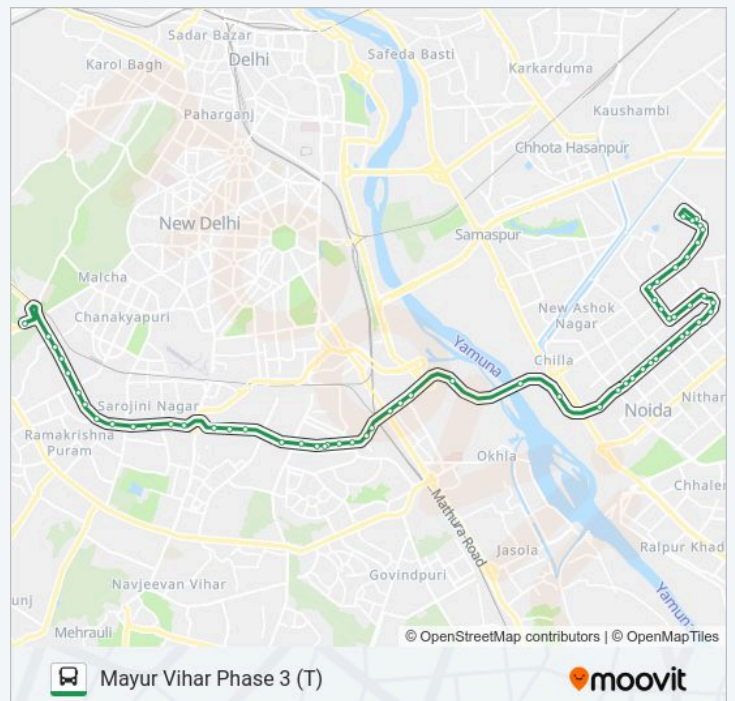

398 bus Info

Direction: Dhaura Kuan

Stops: 60

Trip Duration: 67 min

Line Summary:

Police Station Sector-20

Sector-9

Sector 19 Telephone Exchange

Moolchand Hospital

Gupta Market

Ring Road (Near Gupta Market)

Lajpat Nagar Ring Road

Lajpat Nagar

398 bus Time Schedule

Mayur Vihar Phase 3 (T) Route Timetable:

Sunday	07:42 - 22:32
Monday	07:42 - 22:32
Tuesday	07:42 - 22:32
Wednesday	07:42 - 22:32
Thursday	07:42 - 22:32
Friday	07:42 - 22:32
Saturday	07:42 - 22:32

398 bus Info

Direction: Mayur Vihar Phase 3 (T)

Stops: 60

Trip Duration: 64 min

Line Summary:

Lajpat Nagar Ring Road Vinobapuri

P.G.D.A.V.College

Nehru Nagar