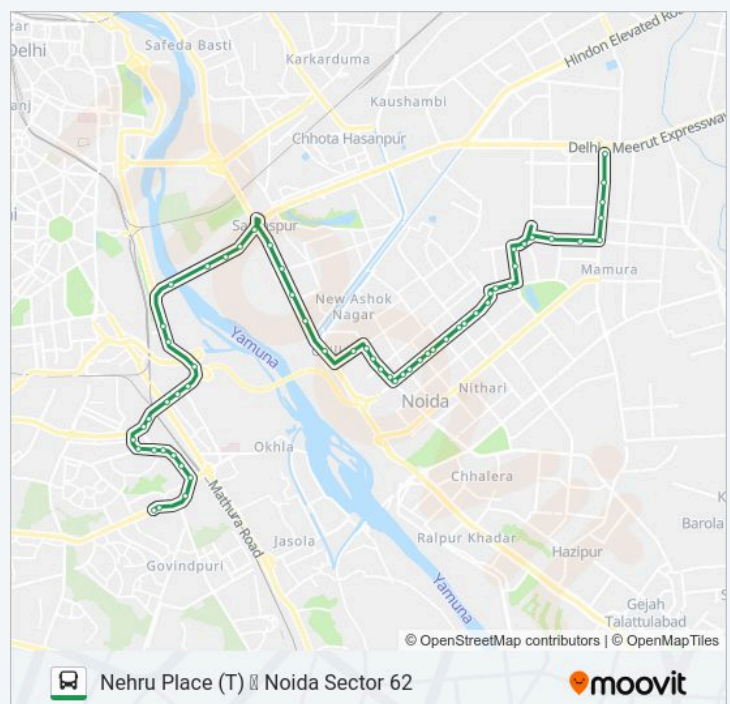

### 492 bus Info

**Direction:** Noida Sector 62

**Stops:** 58

**Trip Duration:** 79 min

**Line Summary:**

Delhi Police Apartment

Mayur Vihar Phase 1 X-Ing

Samachar Apartments