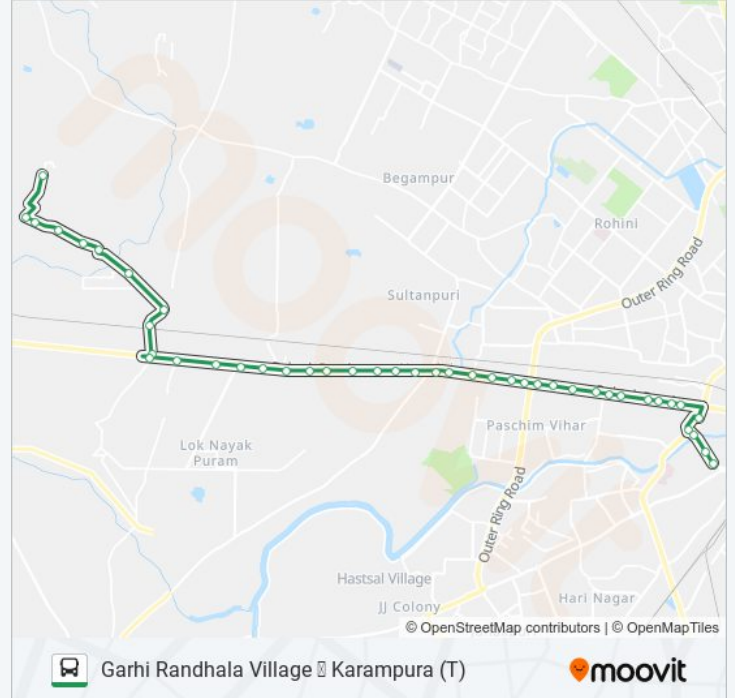

Swarn Park

Mundka Village Crossing

Mundka Village Metro Station

Mundka School

Mundka Industrial Area

Mile Stone / Shiv Shankar Dharam Kanta

Hiran Kudna Crossing

Ghevra Crossing

### Direction: Karampura (T)

43 stops

[VIEW LINE SCHEDULE](#)

Garhi Randhala Village

Nizampur Village

Nizampur

Vanasthali Public School

Sh.Agrasan Blind & Old Age Home