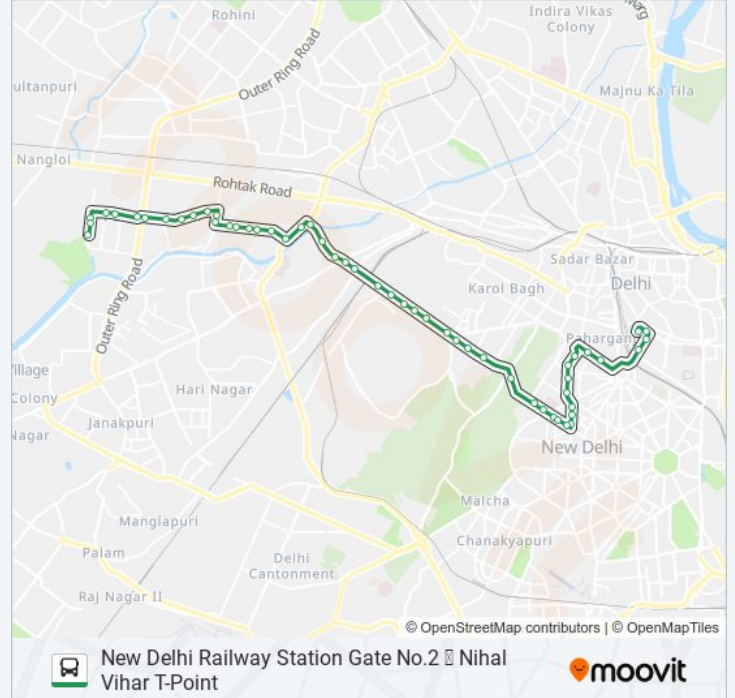

Sucheta Kriplani Hospital

Shivaji Park

Vivekanand Marg / Minto Road

Ps Kamla Market

New Delhi Railway Station Gate No.2

Direction: Nihal Vihar T-Point

53 stops

[VIEW LINE SCHEDULE](#)