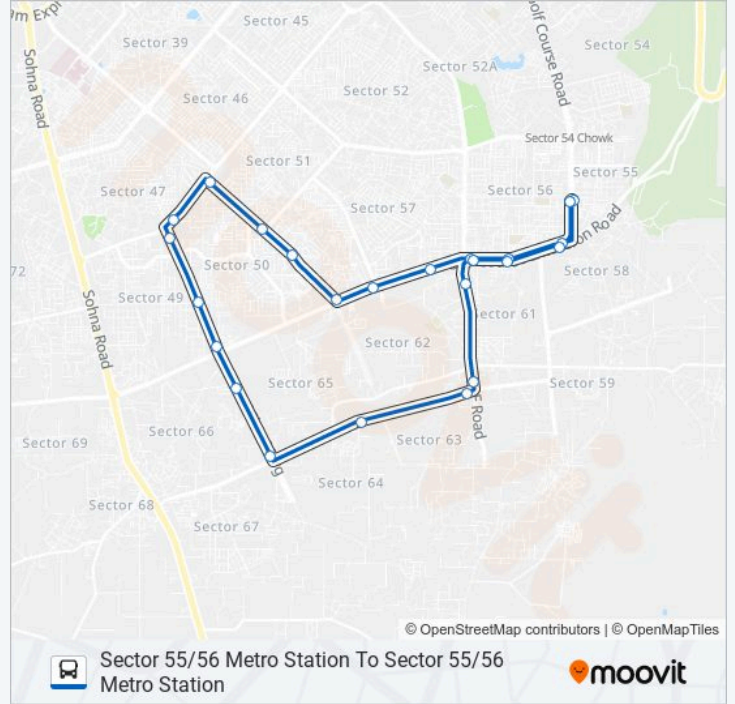

Rajesh Pilot Guajar Chowk

Club Florance

Haryana Vidyut Prasaran Nigam (H.V.P.N.)

Sector 55/56 Metro Station

111G-DN bus time schedules and route maps are available in an offline PDF at moovitapp.com. Use the Moovit App to see live bus times, train schedule or subway schedule, and step-by-step directions for all public transit in New Delhi.

© 2024 Moovit - All Rights Reserved