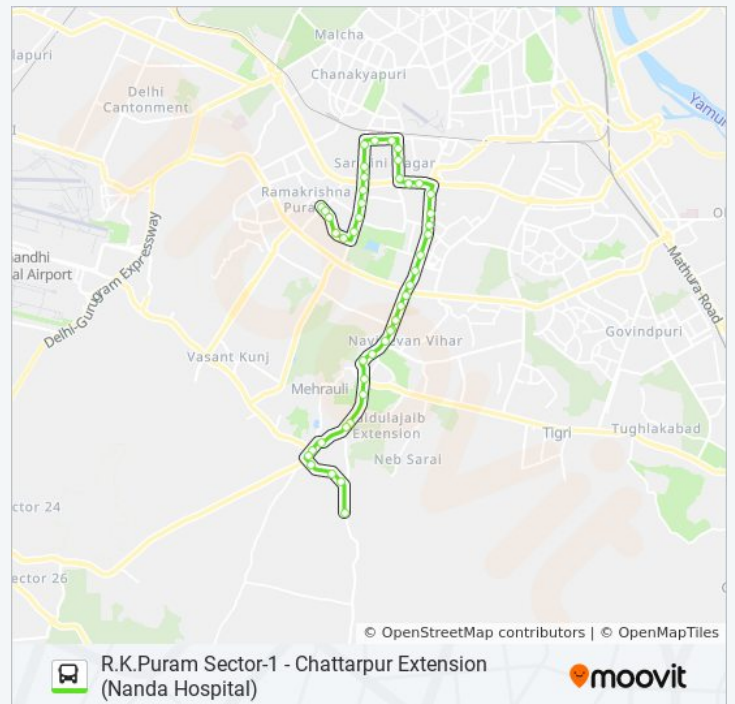

R K Puram Sec-3

536 bus Info

Direction: R.K.Puram Sector 1

Stops: 44

Trip Duration: 50 min

Line Summary:

R K Puram Sector 3

R.K. Puram Sector 4

R.K.Puram Sector-1 & 4

R.K.Puram Sector 1

536 bus time schedules and route maps are available in an offline PDF at moovitapp.com. Use the [Moovit App](#) to see live bus times, train schedule or subway schedule, and step-by-step directions for all public transit in New Delhi.