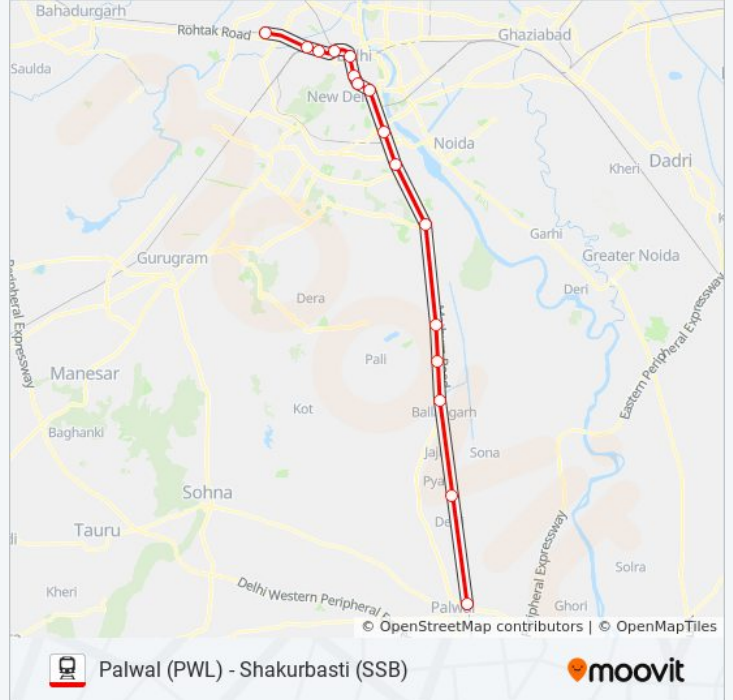

 EMU 64011

Palwal (PWL) - Shakurbasti (SSB)

[View In Website Mode](#)

The EMU 64011 train line Palwal (PWL) - Shakurbasti (SSB) has one route. For regular weekdays, their operation hours are:

(1) Shakurbasti (Ssb): 6:15 AM

Use the Moovit App to find the closest EMU 64011 train station near you and find out when is the next EMU 64011 train arriving.

Direction: Shakurbasti (Ssb)

16 stops

[VIEW LINE SCHEDULE](#)

Palwal
Asaoti
Ballabh Garh
Faridabad New Town
Faridabad
Tuglakabad
Okhla
Hazrat Nizamuddin
Tilak Bridge
Shivaji Bridge
New Delhi
Sadar Bazaar
Kishanganj
Vivekanand Puri Halt
Dayabasti
Shakur Basti

EMU 64011 train Time Schedule

Shakurbasti (Ssb) Route Timetable:

Sunday	6:15 AM
Monday	6:15 AM
Tuesday	6:15 AM
Wednesday	6:15 AM
Thursday	6:15 AM
Friday	6:15 AM
Saturday	6:15 AM

EMU 64011 train Info**Direction:** Shakurbasti (Ssb)**Stops:** 16**Trip Duration:** 125 min**Line Summary:**