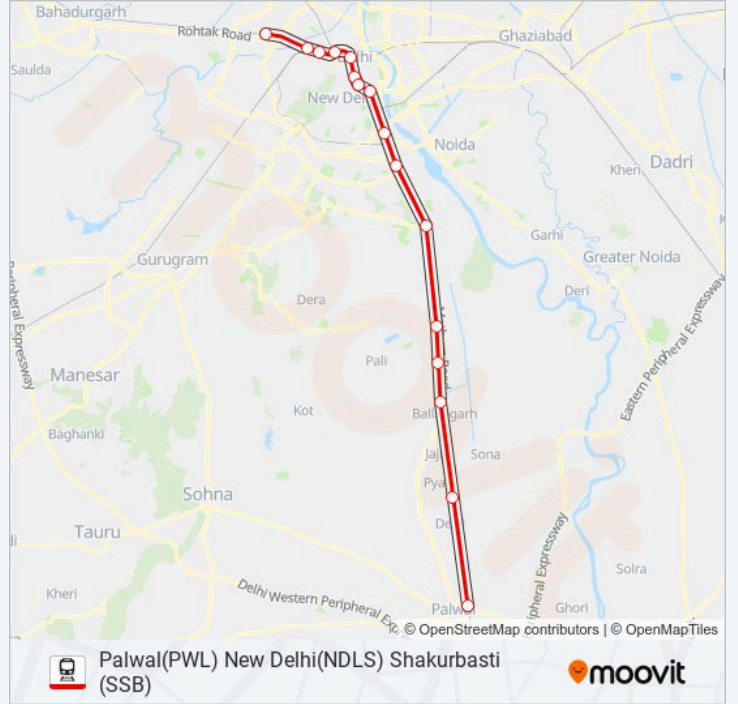

EMU 64013 train time schedules and route maps are available in an offline PDF at moovitapp.com. Use the Moovit App to see live bus times, train schedule or subway schedule, and step-by-step directions for all public transit in New Delhi.

© 2024 Moovit - All Rights Reserved