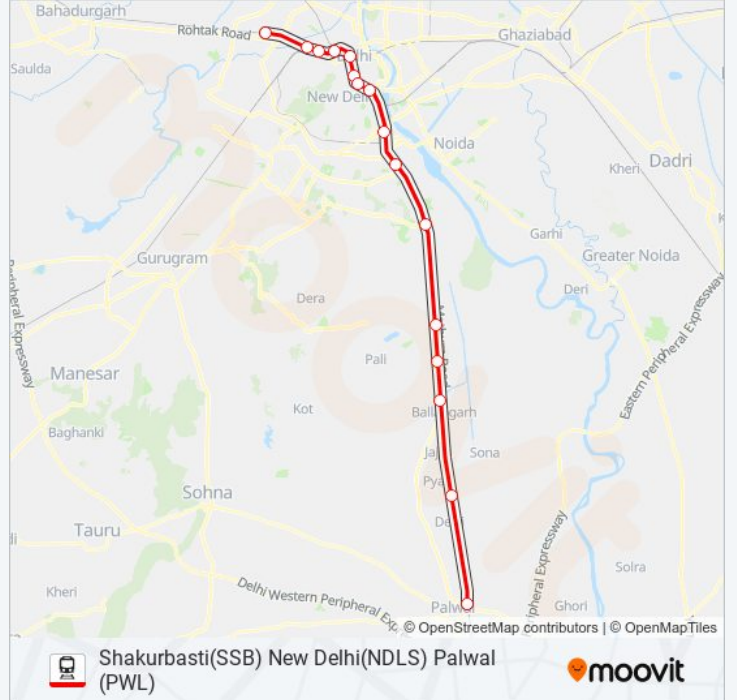

EMU 64014 train time schedules and route maps are available in an offline PDF at moovitapp.com. Use the Moovit App to see live bus times, train schedule or subway schedule, and step-by-step directions for all public transit in New Delhi.

© 2024 Moovit - All Rights Reserved