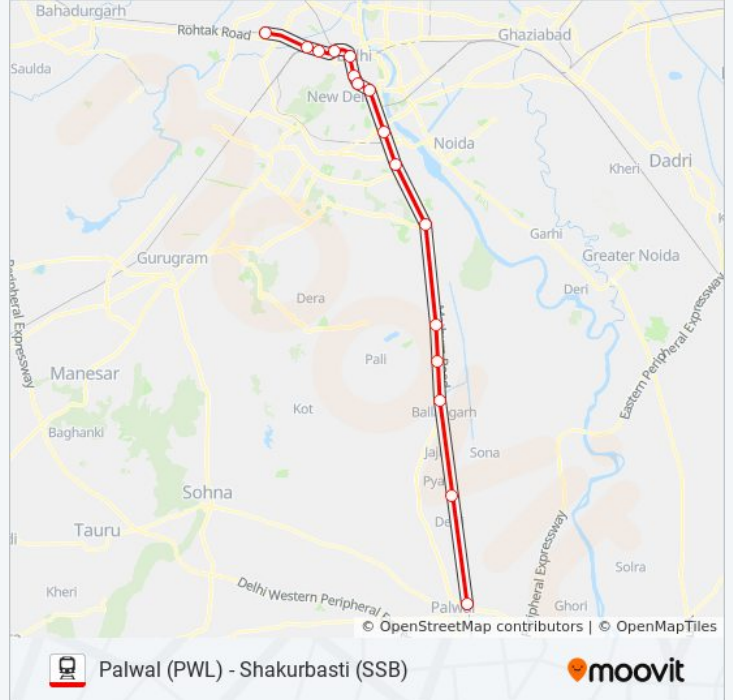

 EMU 64017

Palwal (PWL) - Shakurbasti (SSB)

[View In Website Mode](#)

The EMU 64017 train line Palwal (PWL) - Shakurbasti (SSB) has one route. For regular weekdays, their operation hours are:

(1) Shakurbasti (Ssb): 3:35 PM

Use the Moovit App to find the closest EMU 64017 train station near you and find out when is the next EMU 64017 train arriving.

Direction: Shakurbasti (Ssb)

16 stops

[VIEW LINE SCHEDULE](#)

Palwal
Asaoti
Ballabh Garh
Faridabad New Town
Faridabad
Tuglakabad
Okhla
Hazrat Nizamuddin
Tilak Bridge
Shivaji Bridge
New Delhi
Sadar Bazaar
Kishanganj
Vivekanand Puri Halt
Dayabasti
Shakur Basti

EMU 64017 train Time Schedule

Shakurbasti (Ssb) Route Timetable:

Sunday	3:35 PM
Monday	3:35 PM
Tuesday	3:35 PM
Wednesday	3:35 PM
Thursday	3:35 PM
Friday	3:35 PM
Saturday	3:35 PM

EMU 64017 train Info**Direction:** Shakurbasti (Ssb)**Stops:** 16**Trip Duration:** 73 min**Line Summary:**