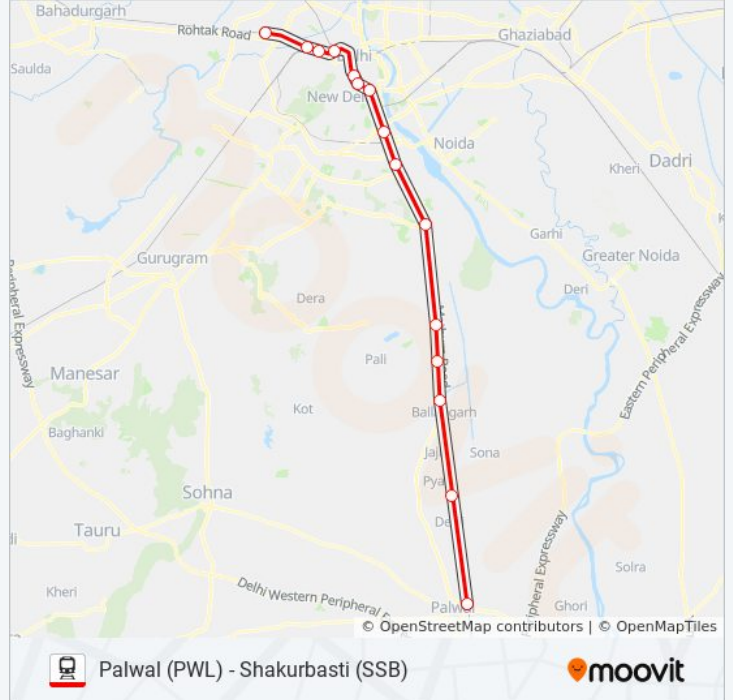

**EMU 64019**

Palwal (PWL) - Shakurbasti (SSB)

[View In Website Mode](#)

The EMU 64019 train line Palwal (PWL) - Shakurbasti (SSB) has one route. For regular weekdays, their operation hours are:

(1) Shakurbasti (Ssb): 10:20 PM

Use the Moovit App to find the closest EMU 64019 train station near you and find out when is the next EMU 64019 train arriving.

Direction: Shakurbasti (Ssb)

15 stops

[VIEW LINE SCHEDULE](#)

Palwal
Asaoti
Ballabh Garh
Faridabad New Town
Faridabad
Tuglakabad
Okhla
Hazrat Nizamuddin
Tilak Bridge
Shivaji Bridge
New Delhi
Kishanganj
Vivekanand Puri Halt
Dayabasti
Shakur Basti

EMU 64019 train Time Schedule

Shakurbasti (Ssb) Route Timetable:

Sunday	10:20 PM
Monday	10:20 PM
Tuesday	10:20 PM
Wednesday	10:20 PM
Thursday	10:20 PM
Friday	10:20 PM
Saturday	10:20 PM

EMU 64019 train Info**Direction:** Shakurbasti (Ssb)**Stops:** 15**Trip Duration:** 49 min**Line Summary:**