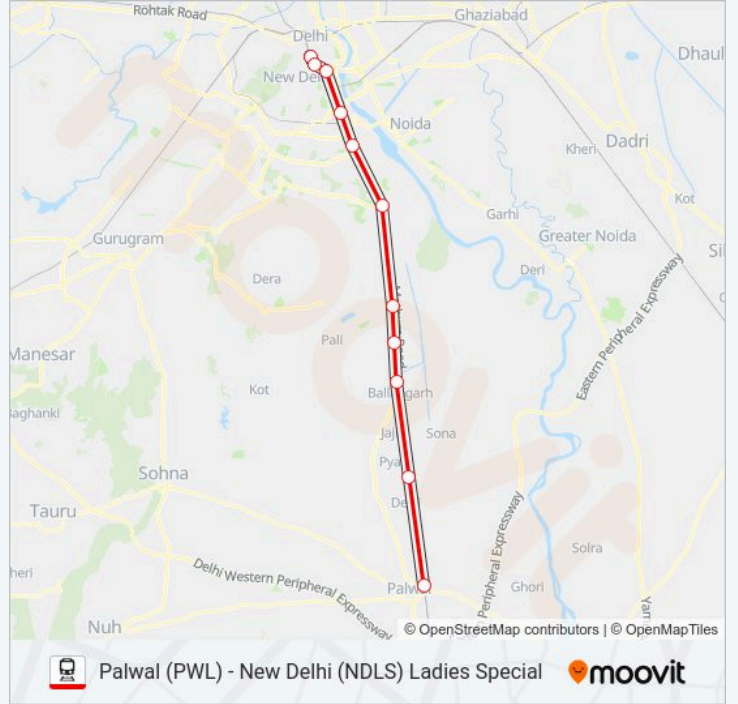

EMU 64491 train time schedules and route maps are available in an offline PDF at moovitapp.com. Use the Moovit App to see live bus times, train schedule or subway schedule, and step-by-step directions for all public transit in New Delhi.

© 2024 Moovit - All Rights Reserved