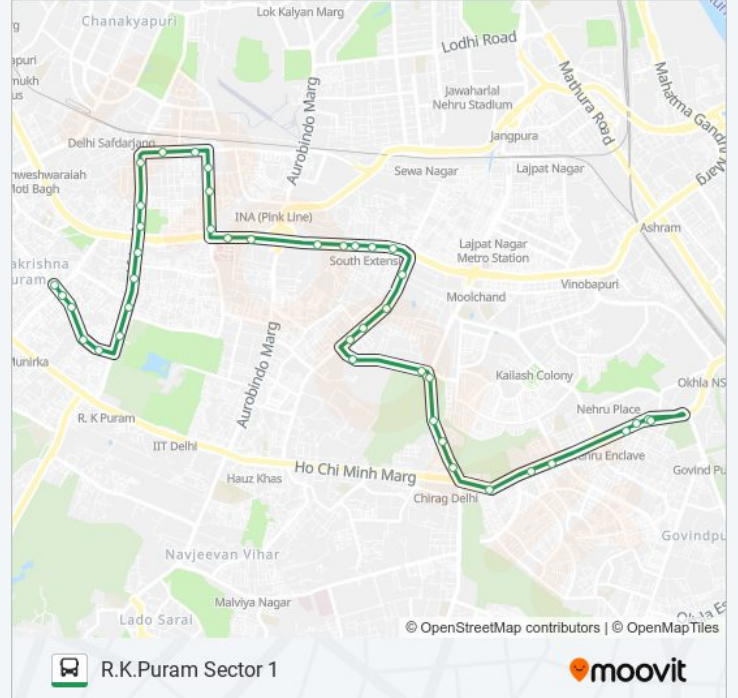

Use the Moovit App to find the closest 544A bus station near you and find out when is the next 544A bus arriving.

Direction: Nehru Place (T)

40 stops

[VIEW LINE SCHEDULE](#)

- R.K.Puram Sector 1
- R.K.Puram Sector-1 & 4
- R.K. Puram Sector 4
- R.K. Puram Sector 3
- R.K. Puram Sector 3
- Rk Khanna Tennis Stadium
- R.K. Puram Sector 2
- Mohammadpur Village
- Bhikaji Cama Place
- Netaji Nagar
- Sarojini Nagar Depot
- M Block
- I Block
- Sarojini Nagar Mkt.
- Sarojini Nagar Market
- Police Station Sarojini Nagar
- Ab Block Sarojini Nagar
- Raj Nagar
- Safdurjung Hospital
- A.I.I.M.S Delhi
- South Extension
- South Extension

544A bus Info

Direction: Nehru Place (T)

Stops: 40

Trip Duration: 43 min

Line Summary:

Andrews Ganj Shiv Mandir

Ayurvigyan Nagar

Neeti Bagh

R.K. Puram Sector 4

R.K.Puram Sector-1 & 4

R.K.Puram Sector 1

subway schedule, and step-by-step directions for all public transit in New Delhi.

[About Moovit](#) · [MaaS Solutions](#) · [Supported Countries](#) · [Mooviter Community](#)