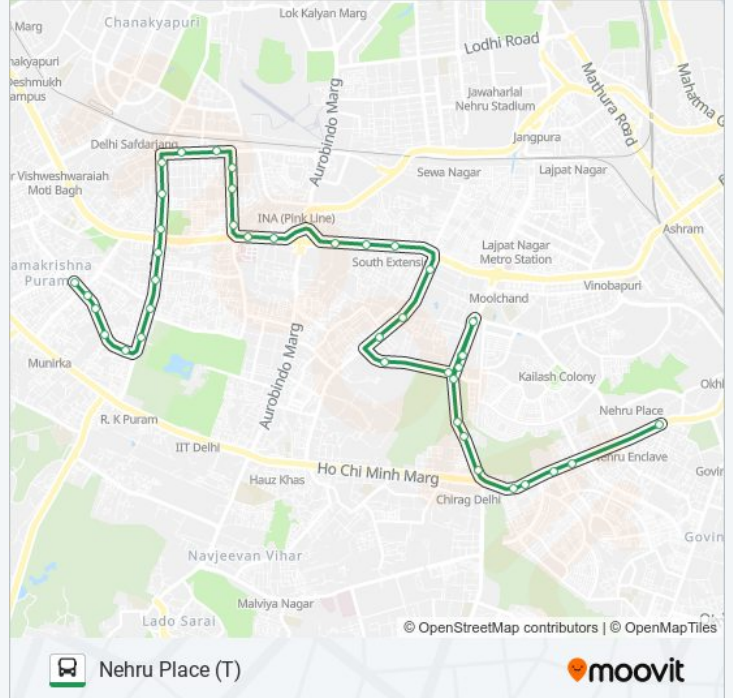

Use the Moovit App to find the closest 544A bus station near you and find out when is the next 544A bus arriving.

Direction: Nehru Place (T)

40 stops

[VIEW LINE SCHEDULE](#)

- R.K.Puram Sector 1
- R.K.Puram Sector-1 & 4
- R.K. Puram Sector 4
- R.K. Puram Sector 3
- R.K. Puram Sector 3
- Rk Khanna Tennis Stadium
- R.K. Puram Sector 2
- Mohammadpur Village
- Bhikaji Cama Place
- Netaji Nagar
- Sarojini Nagar Depot
- M Block
- I Block
- Sarojini Nagar Mkt.
- Sarojini Nagar Market
- Police Station Sarojini Nagar
- Ab Block Sarojini Nagar
- Raj Nagar
- Safdurjung Hospital
- A.I.I.M.S Delhi
- South Extension
- South Extension

544A bus Info

Direction: Nehru Place (T)

Stops: 40

Trip Duration: 43 min

Line Summary:

Andrews Ganj Shiv Mandir

Ayurvigyan Nagar

Neeti Bagh

Krishi Vihar

Panchsheel Enclave

Masjid Moth

Savitri Cinema

Os Communications

Pumphosh Enclave

Nehru Place Terminal

Direction: R.K.Puram Sector 1

41 stops

[VIEW LINE SCHEDULE](#)

Nehru Place Terminal

Nehru Place Terminal

Paras Cinema / Bhairav Temple

Nehru Place Terminal

Pumphosh Enclave

Os Communication