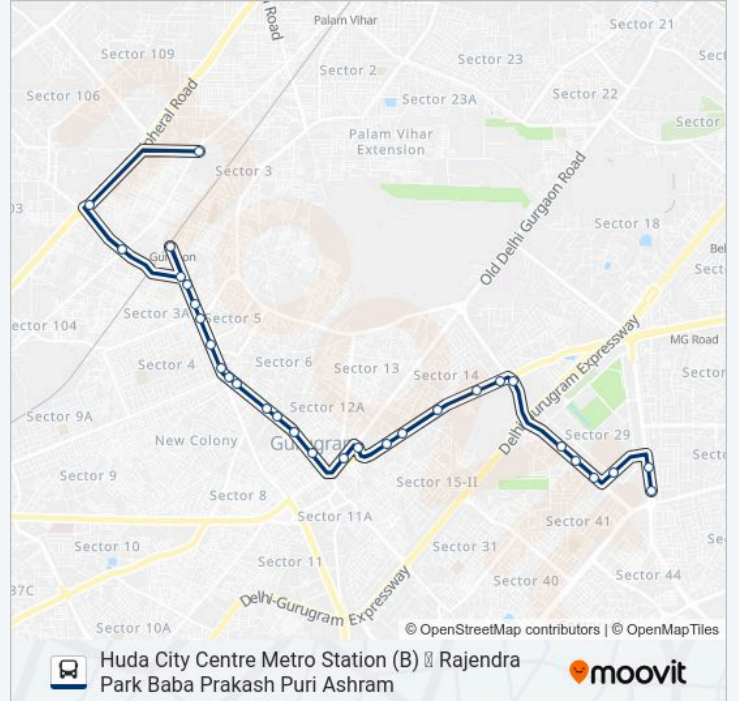

Direction: HUDA City Centre Metro Station (B)

30 stops

[VIEW LINE SCHEDULE](#)

- Rajendra Park Baba Prakash Puri Ashram
- Dwarka Expressway Chowk (A) / Daulatabad
- Rajendra Park Flyover
- Daulatabad Road / Station More
- Gurugram Railway Station
- Apna Enclave / Bhimgarh Kheri
- Laxman Vihar / Ashok Vihar
- Sector 5 / Laxman Vihar Chowk
- Chintpurni Mandir
- Sector 4/7 Old Railway Road
- Bhim Nagar / Dayanand Colony
- Maujiwala Kuan / Fire Brigade
- Bhimnagar Chowk
- D.S.D College
- Jacobpura Miyan Wali Colony
- Jacobpura / Lajpat Nagar
- Mahaveer Chowk (Gaushala Ground)
- Mahaveer Chowk (Gaushala Ground)
- Patel Nagar / Vyapar Kendra
- Government Girls College M.G Road / Anamika Enclave

126 bus Info

Direction: HUDA City Centre Metro Station (B)

Stops: 30

Trip Duration: 36 min

Line Summary:

I.T.I Colony / Old D.L.F

Canal Colony / Sector 14

Sector 14 / I.D.C

Management Development Institute / I.D.C

Gymkhana Club

Sector 29 / Sector 30

South City 1 / Sector 29

Sector 29

Sector 29 Police Station

HUDA City Centre Metro Station (B)

Direction: Rajendra Park Baba Prakash Puri Ashram

29 stops

[VIEW LINE SCHEDULE](#)

HUDA City Centre Metro Station (B)

Sector 29 Police Station

Sector 29

South City 1 / Sector 29

Sector 29 / Sector 30

Gymkhana Club