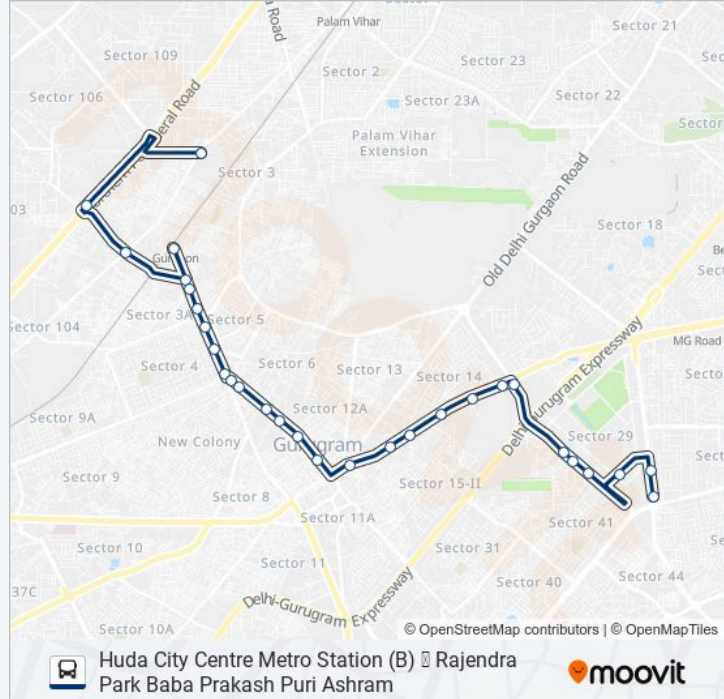

Maujiwala Kuan / Fire Brigade

Bhim Nagar / Dayanand Colony

Sector 4/7 Old Railway Road

Chintpurni Mandir

Sector 5 / Laxman Vihar Chowk

Laxman Vihar / Ashok Vihar

Apna Enclave / Bhimgarh Kheri

Gurugram Railway Station

Daulatabad Road / Station More

Rajendra Park Flyover

Dwarka Expressway Chowk (A) / Daulatabad

Rajendra Park Baba Prakash Puri Ashram

126 bus time schedules and route maps are available in an offline PDF at moovitapp.com. Use the Moovit App to see live bus times, train schedule or subway schedule, and step-by-step directions for all public transit in New Delhi.

© 2024 Moovit - All Rights Reserved