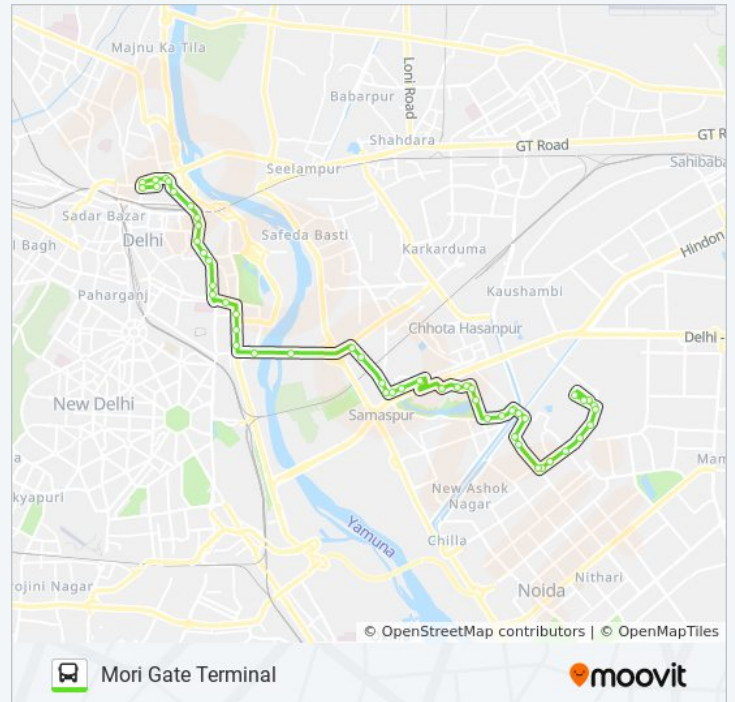

Use the Moovit App to find the closest 348 bus station near you and find out when is the next 348 bus arriving.

Direction: Mayur Vihar Phase 3 (T)

55 stops

[VIEW LINE SCHEDULE](#)

- Mori Gate (T) - Stop 1
- Mori Gate (T) Chowk
- I.S.B.T Nityanand Marg
- I.S.B.T.Kashmere Gate
- Kashmere Gate Metro Station
- I.S.B.T.Kashmere Gate (Lothian Road)
- G.G.S.Indraprastha University
- G.P.O.
- Red Fort
- Jama Masjid
- Darya Ganj / Subhash Nagar
- Darya Ganj
- Darya Ganj Golcha Cinema
- Delhi Gate
- Ambedkar Stadium Terminal
- Gandhi Darshan
- I.G.Stadium
- I.T.O Ring Road
- Delhi Secretariat
- Rainy Well
- Laxmi Nagar / Shakarpur Crossing
- Shakarpur School Block

348 bus Info

Direction: Mayur Vihar Phase 3 (T)

Stops: 55

Trip Duration: 58 min

Line Summary:

Ganesh Nagar

Mother Dairy

Mother Dairy Crossing

348 bus Time Schedule

Mori Gate (T) Route Timetable:

Sunday	06:00 - 19:10
Monday	06:00 - 19:10
Tuesday	06:00 - 19:10
Wednesday	06:00 - 19:10
Thursday	06:00 - 19:10
Friday	06:00 - 19:10
Saturday	06:00 - 19:10

348 bus Info

Direction: Mori Gate (T)

Stops: 54

Trip Duration: 54 min

Line Summary:

Dharma Apartment

Mother Dairy Crossing

Mother Dairy