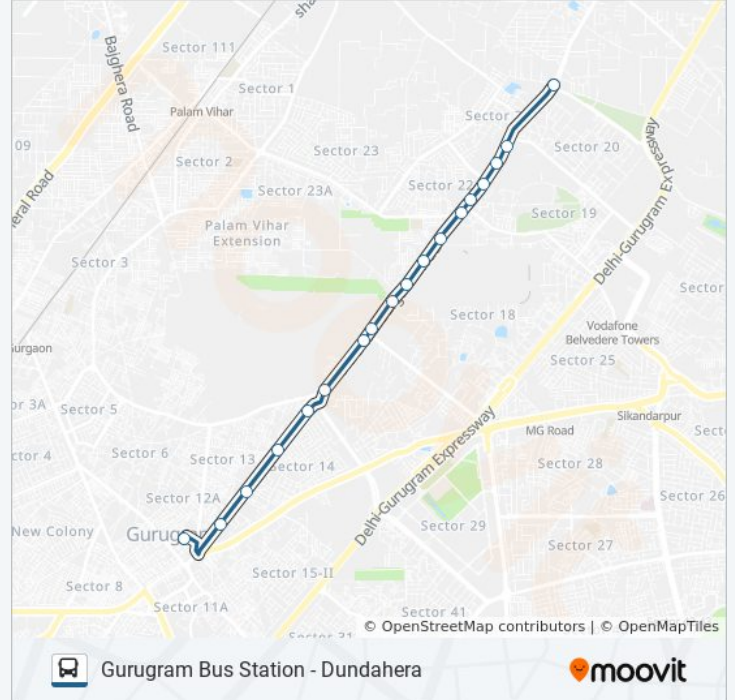

### 215E bus Info

**Direction:** Dundahera

**Stops:** 19

**Trip Duration:** 24 min

**Line Summary:**

### Direction: Gurugram Bus Stand

20 stops

[VIEW LINE SCHEDULE](#)

- Dundahera
- Hanuman Mandir Dundahera
- Candor It Sez Sector-22
- Shree Krishna Chowk
- Palam Vihar Chowk
- Palam Vihar Chowk
- Guegaon One Apartment
- Maruti Udyog Gate 1
- Maruti Udyog Gate 2
- Sarhol
- Sector 17/18 Old Delhi Road (A)
- Sector-17 / 18 Old Delhi Road
- Lt.Atul Kataria Chowk (A) / Air Force Station
- Lt.Atul Kataria Chowk (B)
- Sanjay Gram / Sector-14
- Kendriya Vidyalaya
- B.S.N.L.Exchange Sector-12
- Mahaveer Chowk (Gaushala Ground)

### 215E bus Time Schedule

Gurugram Bus Stand Route Timetable:

Sunday	06:40 - 21:13
Monday	06:40 - 21:13
Tuesday	06:40 - 21:13
Wednesday	06:40 - 21:13
Thursday	06:40 - 21:13
Friday	06:40 - 21:13
Saturday	06:40 - 21:13

### 215E bus Info

**Direction:** Gurugram Bus Stand

**Stops:** 20

**Trip Duration:** 25 min

**Line Summary:**

Mahaveer Chowk (Gaushala Ground)

Gurugram Bus Stand

215E bus time schedules and route maps are available in an offline PDF at [moovitapp.com](https://moovitapp.com). Use the [Moovit App](#) to see live bus times, train schedule or subway schedule, and step-by-step directions for all public transit in New Delhi.