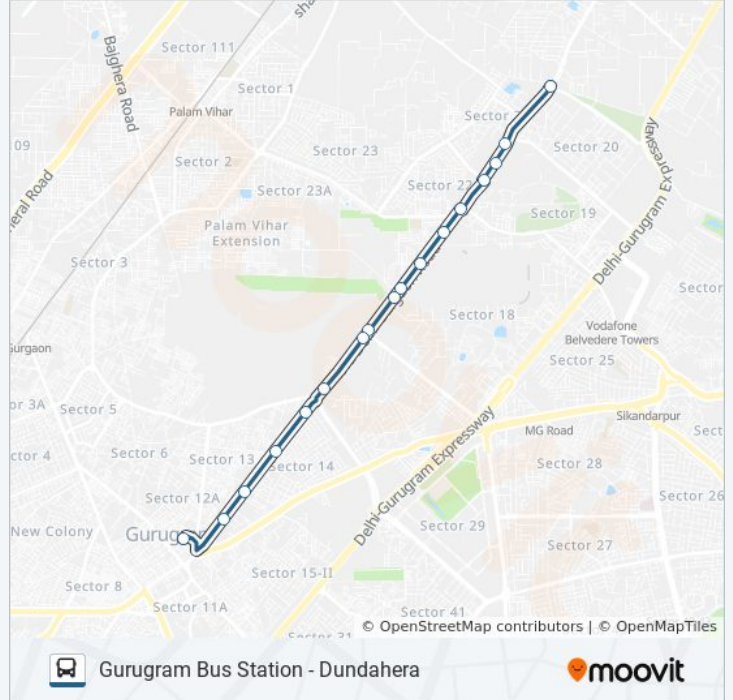

## Gurugram Bus Stand - Dundahera

Get The App

The 215E bus line (Gurugram Bus Stand - Dundahera) has 2 routes. For regular weekdays, their operation hours are:  
 (1) Dundahera: 06:00 - 20:33(2) Gurugram Bus Stand: 06:40 - 21:13  
 Use the Moovit App to find the closest 215E bus station near you and find out when is the next 215E bus arriving.

### Direction: Dundahera

19 stops

[VIEW LINE SCHEDULE](#)

- Gurugram Bus Stand
- Mahaveer Chowk (Gaushala Ground)
- B.S.N.L.Exchange Sector-12
- Kendriya Vidyalaya
- Sanjay Gram / Sector-14
- Lt.Atul Kataria Chowk (B)
- Lt.Atul Kataria Chowk (A) / Air Force Station
- Sector-17 / 18 Old Delhi Road
- Sector 17/18 Old Delhi Road (A)
- Sarhol
- Maruti Udyog Gate 2
- Maruti Udyog Gate 1
- Guegaon One Apartment
- Palam Vihar Chowk
- Palam Vihar Chowk
- Shree Krishna Chowk
- Candor It Sez Sector-22
- Hanuman Mandir Dundahera
- Dundahera

### 215E bus Time Schedule

Dundahera Route Timetable:

Sunday	06:00 - 20:33
Monday	06:00 - 20:33
Tuesday	06:00 - 20:33
Wednesday	06:00 - 20:33
Thursday	06:00 - 20:33
Friday	06:00 - 20:33
Saturday	06:00 - 20:33

### 215E bus Info

**Direction:** Dundahera

**Stops:** 19

**Trip Duration:** 24 min

**Line Summary:**