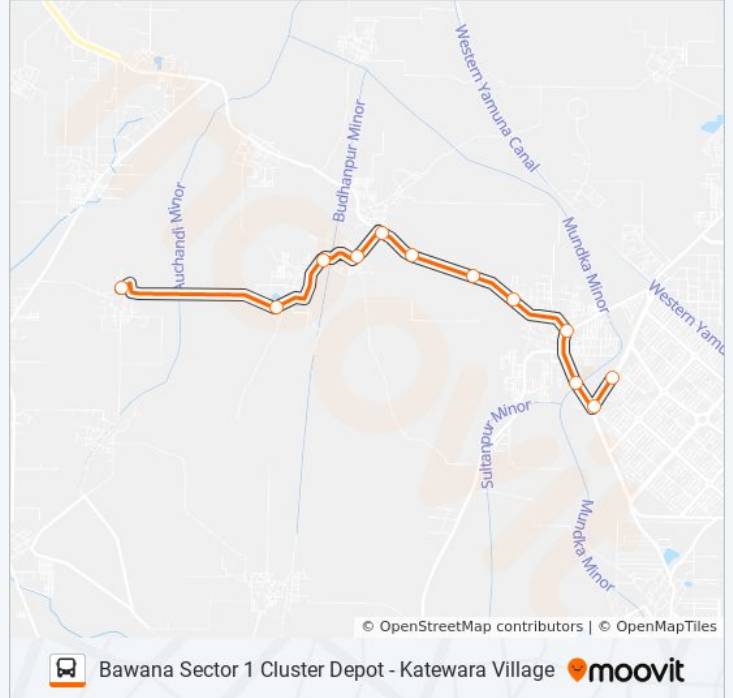

 119LSTL

Bawana Sector 1 Cluster Depot - Katewara Village

[View In Website Mode](#)

The 119LSTL bus line (Bawana Sector 1 Cluster Depot - Katewara Village) has 2 routes. For regular weekdays, their operation hours are:

(1) Bawana Sector 1 Cluster Depot: 11:56 AM(2) Katewara Village: 12:40 PM - 4:49 PM

Use the Moovit App to find the closest 119LSTL bus station near you and find out when is the next 119LSTL bus arriving.

**Direction: Bawana Sector 1 Cluster Depot**

12 stops

[VIEW LINE SCHEDULE](#)

Katewara Village  
Bajitpur Mandir  
Bajitpur Village  
Nangal Thakran  
Bajitpur Crossing  
Dariyapur School  
Ps Bawana  
Bawana Depot  
Bawana Village  
Aditi Maha Vidyalya Bawana  
Bawana Sector 1  
Bawana Sector 1 Cluster Depot

**119LSTL bus Time Schedule**

Bawana Sector 1 Cluster Depot Route Timetable:

Sunday	11:56 AM
Monday	11:56 AM
Tuesday	11:56 AM
Wednesday	11:56 AM
Thursday	11:56 AM
Friday	11:56 AM
Saturday	11:56 AM

**119LSTL bus Info****Direction:** Bawana Sector 1 Cluster Depot**Stops:** 12**Trip Duration:** 19 min**Line Summary:**