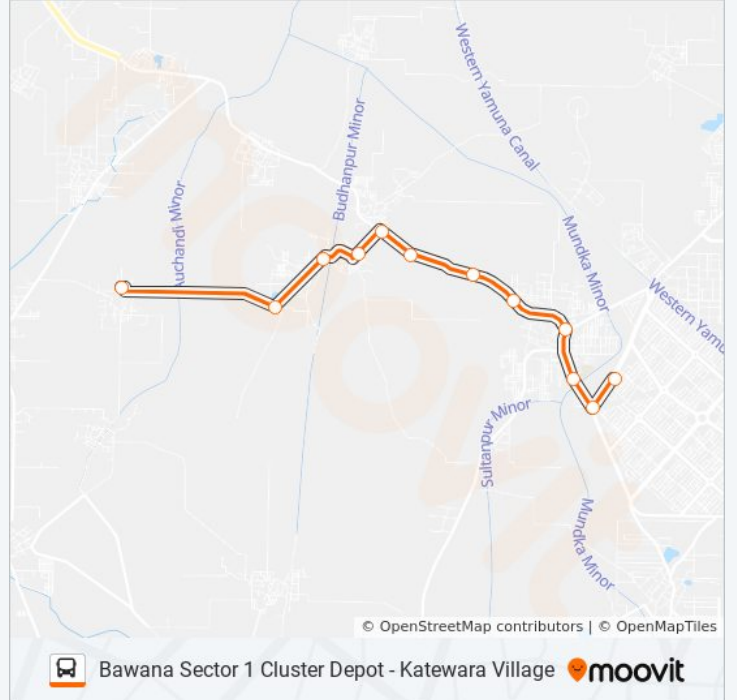

 119LSTL

Bawana Sector 1 Cluster Depot - Katewara Village

[View In Website Mode](#)

The 119LSTL bus line (Bawana Sector 1 Cluster Depot - Katewara Village) has 2 routes. For regular weekdays, their operation hours are:

(1) Bawana Sector 1 Cluster Depot: 11:56 AM(2) Katewara Village: 12:40 PM - 4:49 PM

Use the Moovit App to find the closest 119LSTL bus station near you and find out when is the next 119LSTL bus arriving.

**Direction: Bawana Sector 1 Cluster Depot**

12 stops

[VIEW LINE SCHEDULE](#)

Katewara Village  
Bajitpur Mandir  
Bajitpur Village  
Nangal Thakran  
Bajitpur Crossing  
Dariyapur School  
Ps Bawana  
Bawana Depot  
Bawana Village  
Aditi Maha Vidyalya Bawana  
Bawana Sector 1  
Bawana Sector 1 Cluster Depot

## 119LSTL bus Info

**Direction:** Katewara Village

**Stops:** 12

**Trip Duration:** 21 min

**Line Summary:**

119LSTL bus time schedules and route maps are available in an offline PDF at [moovitapp.com](https://moovitapp.com). Use the [Moovit App](#) to see live bus times, train schedule or subway schedule, and step-by-step directions for all public transit in New Delhi.