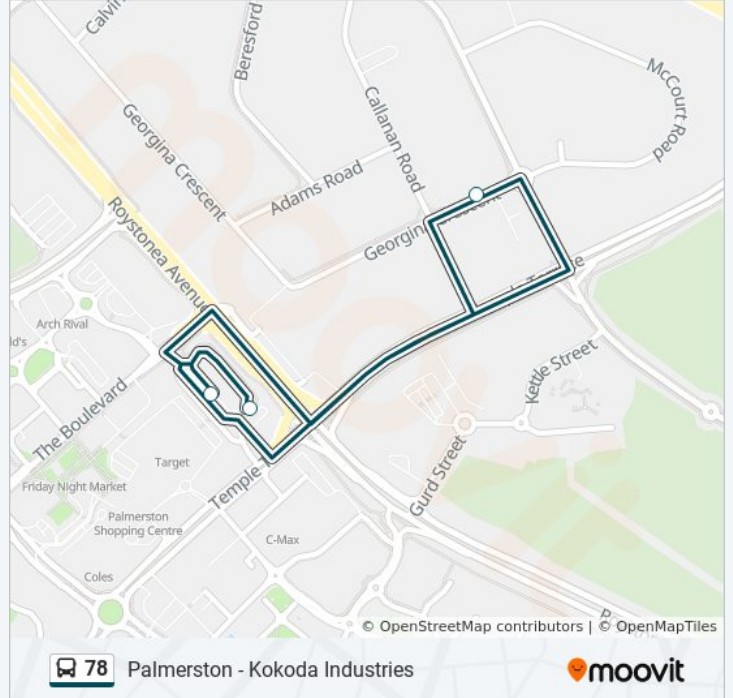

## Palmerston - Kokoda Industries

[View In Website Mode](#)

The 78 bus line Palmerston - Kokoda Industries has one route. For regular weekdays, their operation hours are:

(1) Kokoda Industries: 7:50 AM - 3:45 PM

### Direction: Kokoda Industries

3 stops

[VIEW LINE SCHEDULE](#)

Palmerston Interchange

Kokoda Industries

Palmerston Interchange

### 78 bus Time Schedule

Kokoda Industries Route Timetable:

Sunday	Not Operational
Monday	7:50 AM - 3:45 PM
Tuesday	Not Operational
Wednesday	7:50 AM - 3:45 PM
Thursday	7:50 AM - 3:45 PM
Friday	7:50 AM - 3:45 PM
Saturday	Not Operational

### 78 bus Info

**Direction:** Kokoda Industries

**Stops:** 3

**Trip Duration:** 6 min

**Line Summary:**

78 bus time schedules and route maps are available in an offline PDF at [moovitapp.com](https://moovitapp.com). Use the [Moovit App](#) to see live bus times, train schedule or subway schedule, and step-by-step directions for all public transit in Darwin.