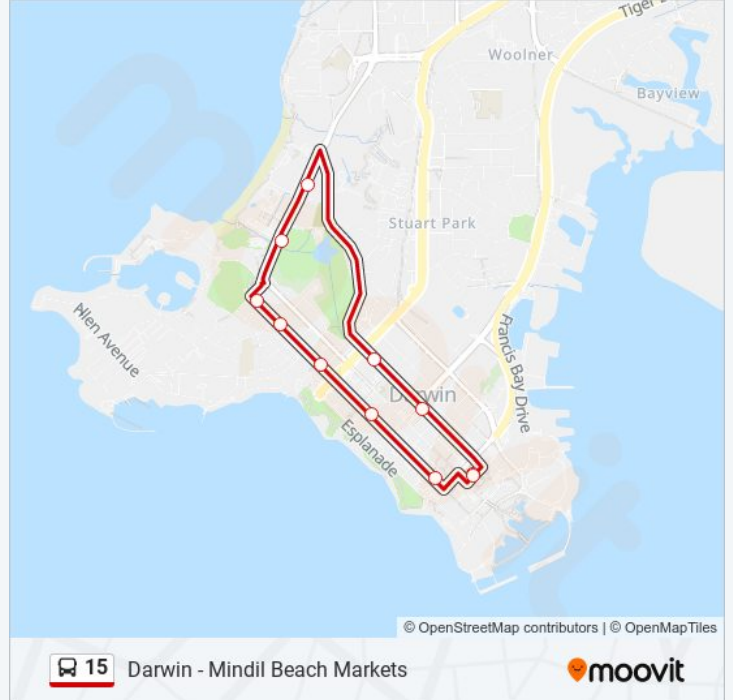

15

Darwin - Mindil Beach Markets

Get The App

The 15 bus line Darwin - Mindil Beach Markets has one route. For regular weekdays, their operation hours are:

(1) Mindil Beach Markets: 15:58 - 21:22

Use the Moovit App to find the closest 15 bus station near you and find out when is the next 15 bus arriving.

Direction: Mindil Beach Markets

11 stops

[VIEW LINE SCHEDULE](#)

Darwin Interchange
Woolworths Cavenagh St
81 Cavenagh St
Gilruth Ave at Gardens Oval
Gilruth Ave Opp Casino
Mitchell St After Lambells Tc
Mitchell St Before Marsina Ct
Mitchell St Before Peary St
Mitchell St Cnr Brigg St
Mitchell St Hilton Hotel
Darwin Interchange

15 bus Info

Direction: Mindil Beach Markets

Stops: 11

Trip Duration: 17 min

Line Summary:

15 bus time schedules and route maps are available in an offline PDF at moovitapp.com. Use the [Moovit App](#) to see live bus times, train schedule or subway schedule, and step-by-step directions for all public transit in Darwin.