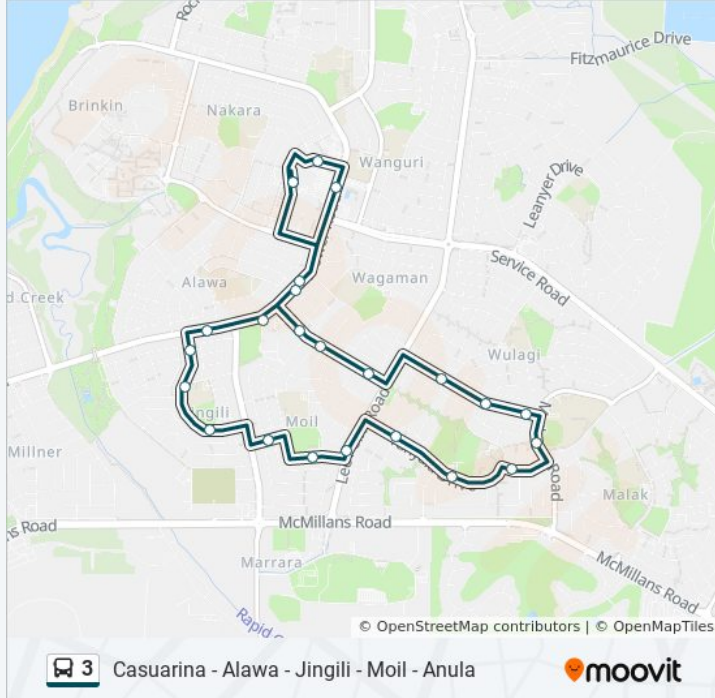

**3 bus Info**

**Direction:** Jingili, Marrara Sporting Complex, Moil, Anula

**Stops:** 31

**Trip Duration:** 30 min

**Line Summary:**

Moil Shops

37 Lee Point Rd

Yanyula Drive

**3 bus Info**

**Direction:** Jingili, Moil, Anula

**Stops:** 24

**Trip Duration:** 26 min

**Line Summary:**

Sanderson High School

Union Terrace

Union Terrace

Union Terrace

Parer Drive

Parer Drive

Casuarina Senior College

211 Trower Rd After Alawa Cres

Trower Rd - Opp Mvr

Scaturchio Street

Casuarina Terminus

**Direction: Millner, Charles Eaton Dr, Marrara Sporting Complex, Moil, Anula**

36 stops

[VIEW LINE SCHEDULE](#)

Casuarina Interchange

Trower Rd Before Carstens Cres

Casuarina Senior College

Trower Rd Before Jingili Cres