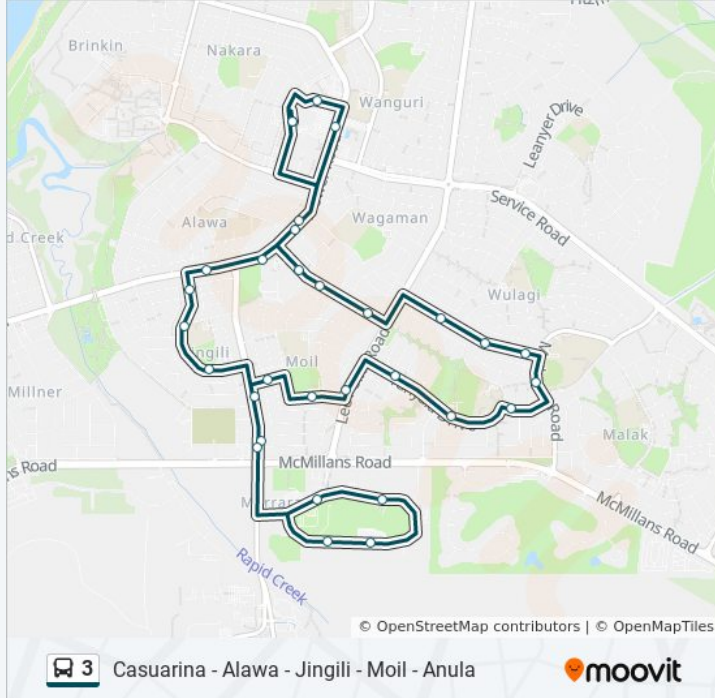

**3 bus Info**

**Direction:** Jingili, Marrara Sporting Complex, Moil, Anula

**Stops:** 31

**Trip Duration:** 30 min

**Line Summary:**

Moil Shops

37 Lee Point Rd

Yanyula Drive

Anula Shops

Springhill Street

Sanderson High School

Union Terrace

Union Terrace

Union Terrace

Parer Drive

Parer Drive

Casuarina Senior College

211 Trower Rd After Alawa Cres

Trower Rd - Opp Mvr

Scaturchio Street

Casuarina Terminus

**Direction: Jingili, Moil, Anula**

24 stops

[VIEW LINE SCHEDULE](#)