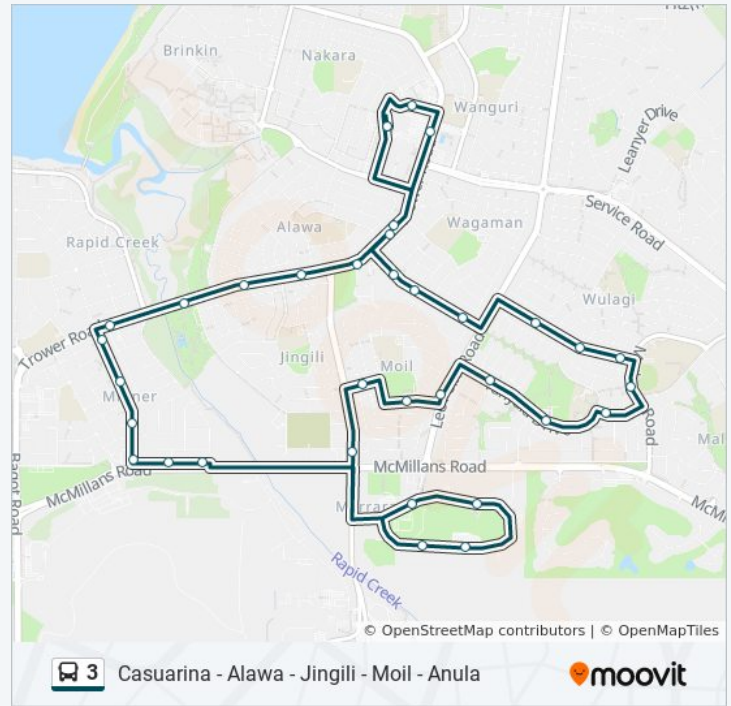

Trip Duration: 37 min
Line Summary:

- Ryland Road
- Mcmillans Road
- Mcmillans Road
- Abala Rd Hockey Centre
- Abala Rd Bonson Gates
- Abala Rd Ah Mat Gates
- Abala Rd Marrara Indoor Stadium
- Rothdale Rd Before Seabright Cres
- Scales Street
- Moil Shops
- 37 Lee Point Rd
- Yanyula Drive
- Anula Shops
- Springhill Street
- Sanderson High School
- Union Terrace
- Union Terrace
- Union Terrace
- Parer Drive
- Parer Drive
- Casuarina Senior College
- 211 Trower Rd After Alawa Cres
- Trower Rd - Opp Mvr
- Scaturchio Street
- Casuarina Terminus

3 bus time schedules and route maps are available in an offline PDF at moovitapp.com. Use the [Moovit App](#) to see live bus times, train schedule or subway schedule, and step-by-step directions for all public transit in Darwin.

[About Moovit](#) • [MaaS Solutions](#) • [Supported Countries](#) • [Mooviter Community](#)

© 2023 Moovit - All Rights Reserved

Check Live Arrival Times