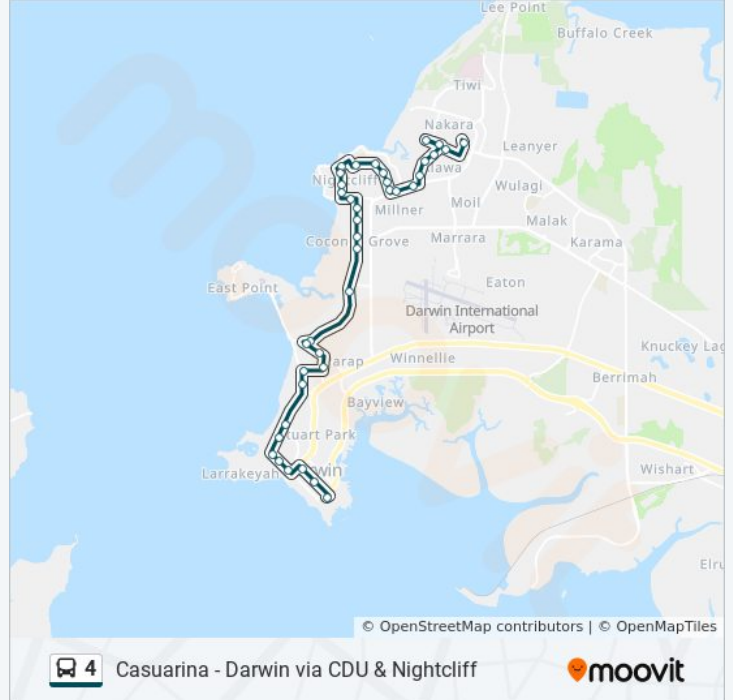

Lakeside Drive

Lakeside Drive

Charles Darwin University

Dripstone Road

Dripstone Road

Casuarina Terminus

**Direction: Darwin Via Nightcliff**

35 stops