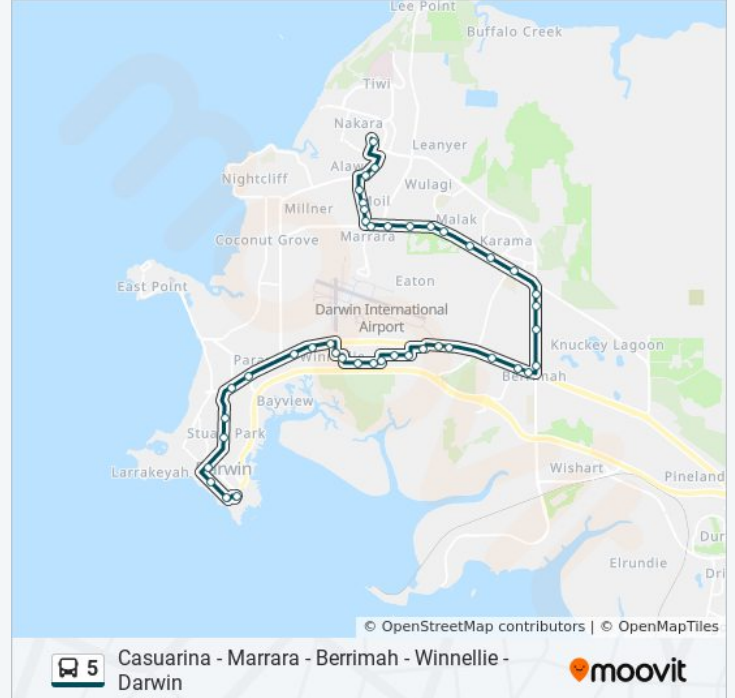

Stuart Hwy After King St

30 Daly St

Mitchell St Cnr Brigg St

Mitchell St Hilton Hotel

Darwin Interchange

Direction: Darwin Via Winnellie

43 stops

[VIEW LINE SCHEDULE](#)

5 bus Info

Direction: Darwin Via Winnellie

Stops: 43

Trip Duration: 46 min

Line Summary:

Mcmillans Road

Mcmillans Road

Mcmillans Road

Sweet Street

Hickman Street

Stuart Hwy After Hickman St

Stuart Hwy at Winnellie Post Office

Stuart Hwy Op Shiers Street

Stuart Hwy After Woolner Rd

Stuart Hwy Opp Parap Rd

Stuart Hwy Before Westralia Street

Stuart Hwy After King St

30 Daly St

Mitchell St Cnr Brigg St

Mitchell St Hilton Hotel

Darwin Interchange

5 bus time schedules and route maps are available in an offline PDF at moovitapp.com. Use the [Moovit App](#) to see live bus times, train schedule or subway schedule, and step-by-step directions for all public transit in Darwin.