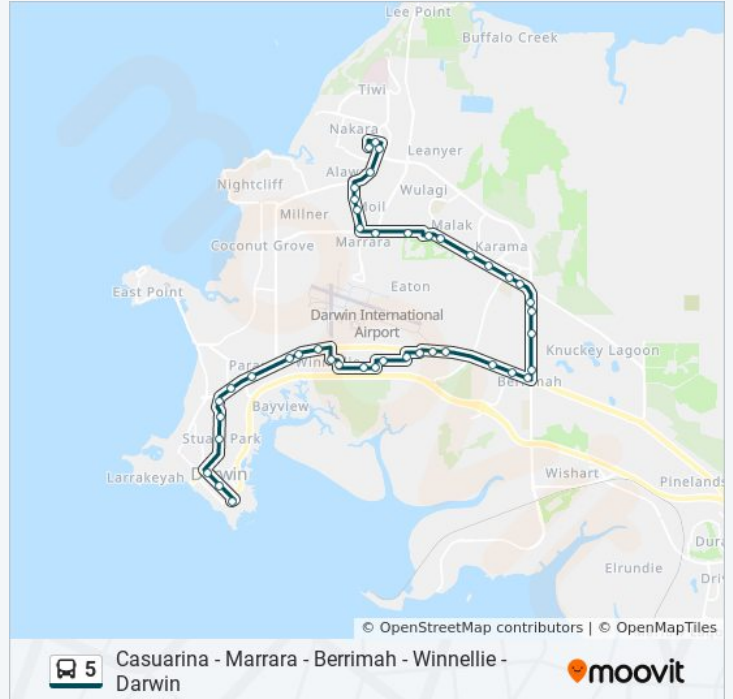

Stuart Hwy After Nylander St

Stuart Hwy After Parap Rd

Stuart Hwy After Ross Smith Ave

Stuart Hwy Before Shiers St

Stuart Hwy Before Winnellie Shops

383 Stuart Highway

Hickman St

Sweet Street

Rothdale Road Before Knowles St

5 bus Info

Direction: Casuarina Via Winnellie

Stops: 43

Trip Duration: 46 min

Line Summary:

Rothdale Road

211 Trower Rd After Alawa Cres

Trower Rd - Opp Mvr

Scaturchio Street

Casuarina Terminus

Direction: Darwin Interchange To Casuarina Interchange

44 stops

[VIEW LINE SCHEDULE](#)

Darwin Interchange

Woolworths Cavenagh St

Stops: 44

Trip Duration: 46 min

Line Summary:

Casuarina - Marrara - Berrimah - Winnellie - Darwin

Stuart Hwy Before Vanderlin Dr

Vanderlin Dr After Stuart Hwy

680 Vanderlin Drive

Vanderlin Dr Before Boulter Rd