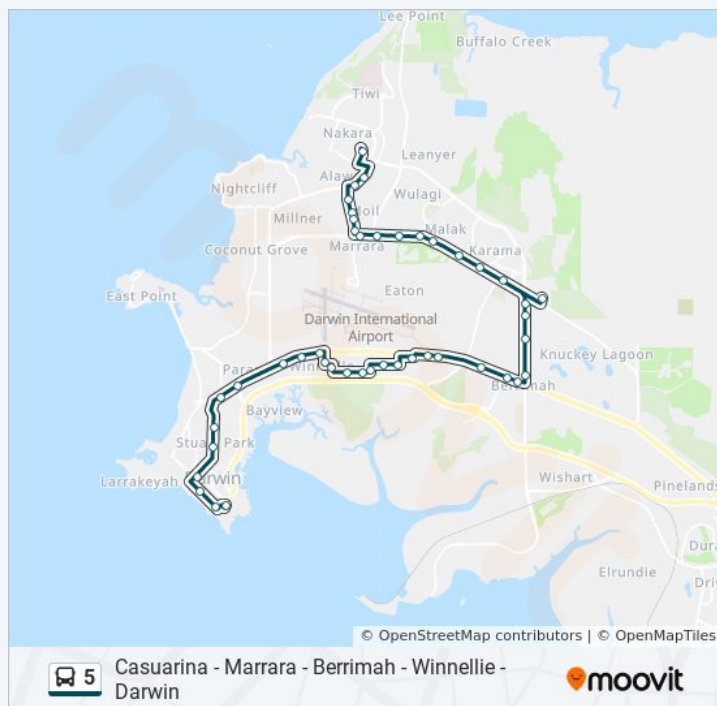

Sweet Street

Hickman Street

Stuart Hwy After Hickman St

Stuart Hwy at Winnellie Post Office

Stuart Hwy Op Shiers Street

Stuart Hwy After Woolner Rd

Stuart Hwy Opp Parap Rd

Stuart Hwy Before Westralia Street

Stuart Hwy After King St

30 Daly St

Direction: Darwin Via Crocodylus

Stops: 44

Trip Duration: 50 min

Line Summary:

Mitchell St Cnr Brigg St

Mitchell St Hilton Hotel

Darwin Interchange

Direction: Darwin Via Marrara Christian & Steiner Schools

44 stops

[VIEW LINE SCHEDULE](#)

Casuarina Interchange

Trower Rd Before Carstens Cres

Casuarina Senior College

Rothdale Road