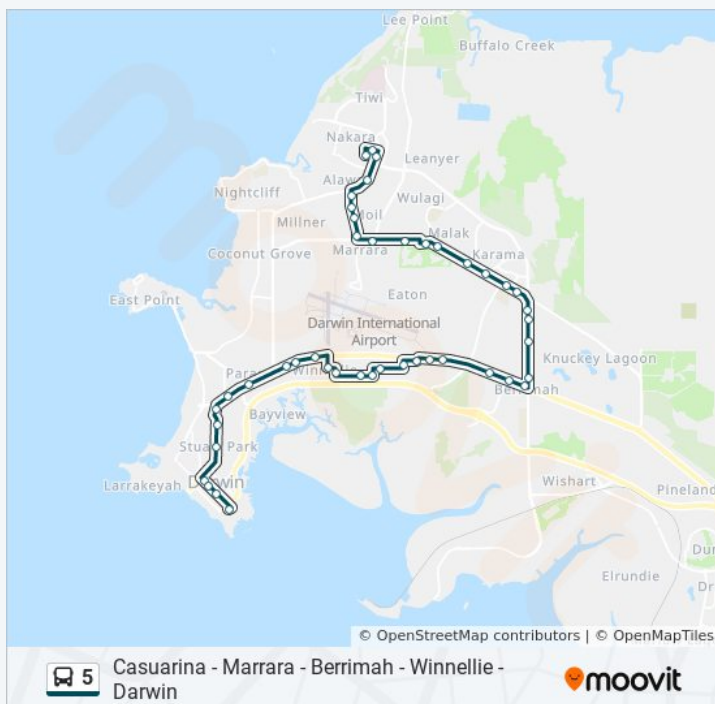

Rothdale Road Before Knowles St

5 bus Info

Direction: Casuarina Via Winnellie

Stops: 43

Trip Duration: 46 min

Line Summary:

Rothdale Road

211 Trower Rd After Alawa Cres

Winnellie Rd Before Hook Rd

Stuart Hwy at Aviation Museum

Stuart Hwy Opp Farrell Cres

Stuart Hwy at Berrimah Business Park

Stuart Hwy Opp Hidden Valley Rd

5 bus Time Schedule

Darwin Interchange To Casuarina Interchange Route Timetable:

Sunday	Not Operational
Monday	3:20 PM
Tuesday	Not Operational
Wednesday	3:20 PM
Thursday	3:20 PM
Friday	3:20 PM
Saturday	Not Operational

5 bus Info

Direction: Darwin Interchange To Casuarina Interchange

Stops: 44

Trip Duration: 46 min

Line Summary:

Casuarina - Marrara - Berrimah - Winnellie - Darwin

Stuart Hwy Before Vanderlin Dr

Vanderlin Dr After Stuart Hwy

680 Vanderlin Drive

Vanderlin Dr Before Boulter Rd