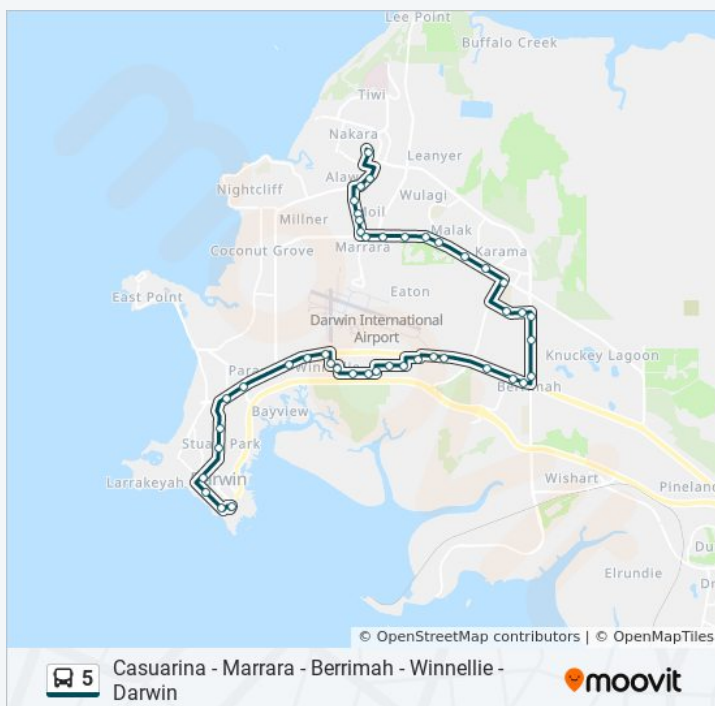

Mitchell St Cnr Brigg St

Mitchell St Hilton Hotel

Darwin Interchange

Direction: Darwin Via Marrara Christian & Steiner Schools

44 stops

[VIEW LINE SCHEDULE](#)

Casuarina Interchange

Trower Rd Before Carstens Cres

Casuarina Senior College

Rothdale Road

Rothdale Road

Rothdale Road

Rothdale Road

Mcmillans Rd After Rothdale Rd

Mcmillans Rd After Lee Point Rd

Mcmillans Road

Northlakes Shopping Centre

Mcmillans Road

Mcmillans Road

Mcmillans Road

Marrara Christian School

Boulter Road - School Stop

Steiner School

Pcyc Vanderlin Dr

Vanderlin Dr After Secrett Rd

Vanderlin Drive Before Stuart Hwy

Stuart Hwy After Berrimah Rd

Stuart Hwy Before Hidden Valley Rd

Stuart Hwy at Berrimah Defence Centre

Stuart Hwy After Farrell Cres

Stuart Hwy at Show Ground

Winnellie Road

5 bus Time Schedule

Darwin Via Marrara Christian & Steiner Schools
Route Timetable:

Sunday	Not Operational
Monday	3:00 PM
Tuesday	Not Operational
Wednesday	3:00 PM
Thursday	3:00 PM
Friday	3:00 PM
Saturday	Not Operational

5 bus Info

Direction: Darwin Via Marrara Christian & Steiner Schools

Stops: 44

Trip Duration: 50 min

Line Summary: