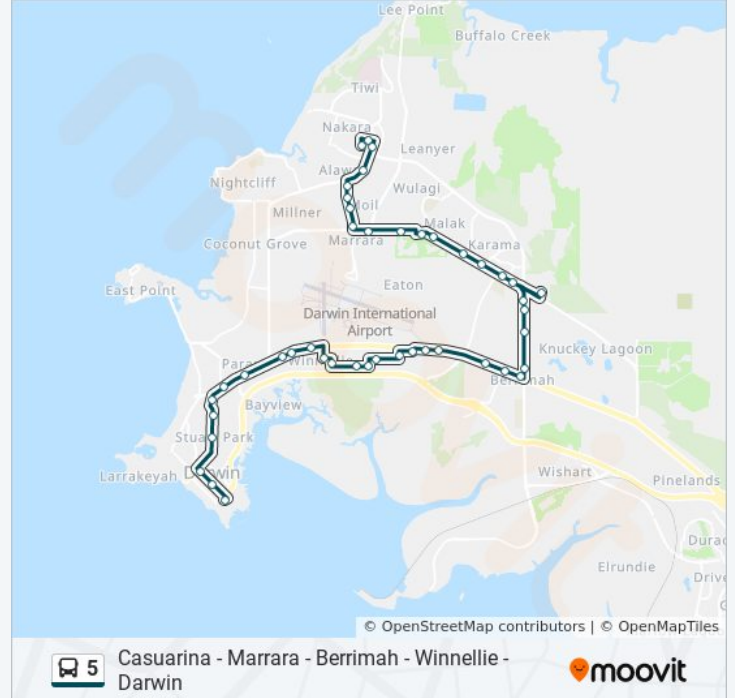

Use the Moovit App to find the closest 5 bus station near you and find out when is the next 5 bus arriving.

Direction: Casuarina Via Crocodylus

44 stops

[VIEW LINE SCHEDULE](#)

- Darwin Interchange
- Woolworths Cavenagh St
- 81 Cavenagh St
- 39 Stuart Hwy
- Stuart Hwy at St Johns College
- Stuart Hwy After Nylander St
- Stuart Hwy After Parap Rd
- Stuart Hwy After Ross Smith Ave
- Stuart Hwy Before Shiers St
- Stuart Hwy Before Winnellie Shops
- 383 Stuart Highway
- Hickman St
- Sweet Street
- Coonawarra Road
- Catterthun Street
- Albatross Street
- Mataram Street
- Winnellie Rd Before Hook Rd
- Stuart Hwy at Aviation Museum
- Stuart Hwy Opp Farrell Cres

Vanderlin Dr After Stuart Hwy

680 Vanderlin Drive

Vanderlin Dr Before Boulter Rd

Vanderlin Dr After Boulter Rd

Crocodylus Park

Mcmillans Rd After Vanderlin Dr

Mcmillans Rd Before Amy Johnson Ave

Mcmillans Road

Rothdale Road

211 Trower Rd After Alawa Cres

Trower Rd - Opp Mvr

Scaturchio Street

Casuarina Terminus

Direction: Casuarina Via Winnellie

43 stops

[VIEW LINE SCHEDULE](#)

Stuart Hwy After Nylander St

Stuart Hwy After Parap Rd

Stuart Hwy After Ross Smith Ave

Stuart Hwy Before Shiers St

Stuart Hwy Before Winnellie Shops

383 Stuart Highway

Hickman St

Sweet Street