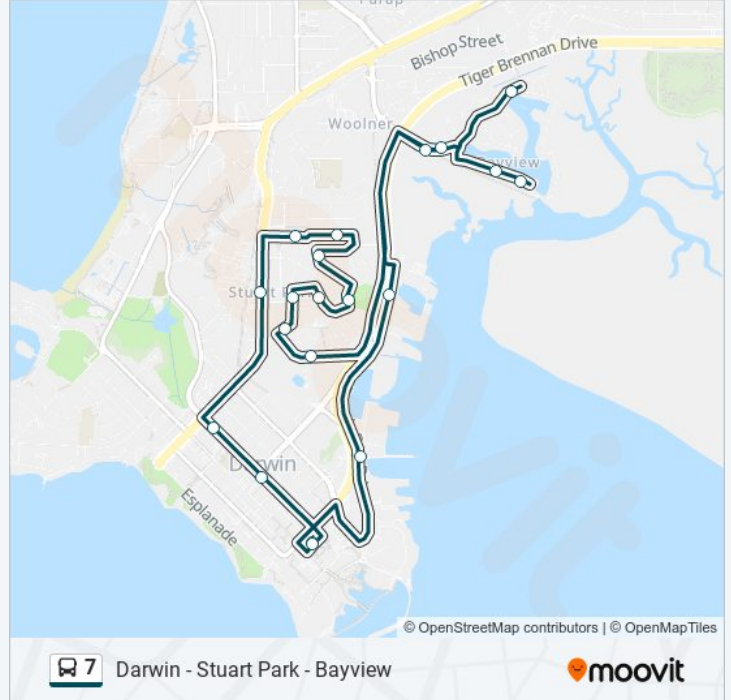

Darwin - Stuart Park - Bayview

Get The App

The 7 bus line (Darwin - Stuart Park - Bayview) has 2 routes. For regular weekdays, their operation hours are: (1) Darwin Interchange To Darwin Interchange: 15:24(2) Stuart Park, Bayview: 06:37 - 17:37 Use the Moovit App to find the closest 7 bus station near you and find out when is the next 7 bus arriving.

Direction: Darwin Interchange To Darwin Interchange
 20 stops
[VIEW LINE SCHEDULE](#)

- Darwin Interchange
- Woolworths Cavenagh St
- St Mary's School
- 81 Cavenagh St
- 39 Stuart Hwy
- Westralia Street Shops
- Westralia Street
- Meigs Crescent
- Guy Street
- Gothenburg Crescent
- Margaret Street
- Duke Street
- Stoddart Drive
- Bayview
- Half Moon Park
- Bayview Shops
- Stoddart Drive
- Tipperary Waters (Inbound)
- Frances Bay Drive
- Darwin Interchange

Direction: Darwin Interchange To Darwin Interchange

Stops: 20

Trip Duration: 30 min

Line Summary:

Direction: Stuart Park, Bayview

20 stops

[VIEW LINE SCHEDULE](#)

- Darwin Interchange
- Woolworths Cavenagh St
- 81 Cavenagh St
- 39 Stuart Hwy
- Westralia Street Shops
- Westralia Street
- Meigs Crescent
- Guy Street
- Gothenburg Crescent
- Margaret Street
- Duke Street
- Dinah Beach Road
- Stoddart Drive
- Bayview
- Half Moon Park
- Bayview Shops
- Stoddart Drive
- Tipperary Waters (Inbound)

7 bus Info

Direction: Stuart Park, Bayview

Stops: 20

Trip Duration: 30 min

Line Summary:

Frances Bay Drive

Darwin Interchange

7 bus time schedules and route maps are available in an offline PDF at moovitapp.com. Use the [Moovit App](#) to see live bus times, train schedule or subway schedule, and step-by-step directions for all public transit in Darwin.