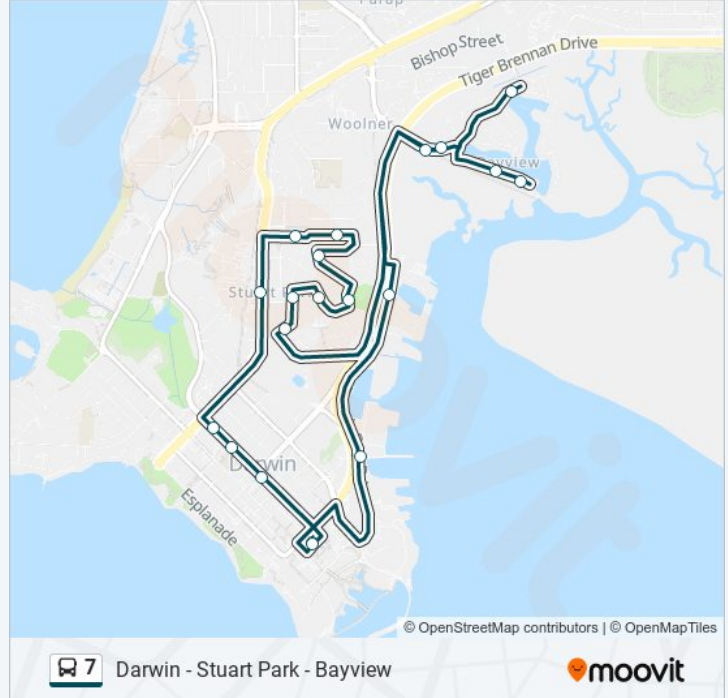

Darwin - Stuart Park - Bayview

Get The App

The 7 bus line (Darwin - Stuart Park - Bayview) has 2 routes. For regular weekdays, their operation hours are: (1) Darwin Interchange To Darwin Interchange: 15:24(2) Stuart Park, Bayview: 06:37 - 17:37 Use the Moovit App to find the closest 7 bus station near you and find out when is the next 7 bus arriving.

Direction: Darwin Interchange To Darwin Interchange
 20 stops
[VIEW LINE SCHEDULE](#)

- Darwin Interchange
- Woolworths Cavenagh St
- St Mary's School
- 81 Cavenagh St
- 39 Stuart Hwy
- Westralia Street Shops
- Westralia Street
- Meigs Crescent
- Guy Street
- Gothenburg Crescent
- Margaret Street
- Duke Street
- Stoddart Drive
- Bayview
- Half Moon Park
- Bayview Shops
- Stoddart Drive
- Tipperary Waters (Inbound)
- Frances Bay Drive
- Darwin Interchange

Direction: Darwin Interchange To Darwin Interchange

Stops: 20

Trip Duration: 30 min

Line Summary:

Direction: Stuart Park, Bayview

20 stops

[VIEW LINE SCHEDULE](#)

- Darwin Interchange
- Woolworths Cavenagh St
- 81 Cavenagh St
- 39 Stuart Hwy
- Westralia Street Shops
- Westralia Street
- Meigs Crescent
- Guy Street
- Gothenburg Crescent
- Margaret Street
- Duke Street
- Dinah Beach Road
- Stoddart Drive
- Bayview
- Half Moon Park
- Bayview Shops
- Stoddart Drive
- Tipperary Waters (Inbound)

7 bus Info

Direction: Stuart Park, Bayview

Stops: 20

Trip Duration: 30 min

Line Summary:

Frances Bay Drive

Darwin Interchange

7 bus time schedules and route maps are available in an offline PDF at moovitapp.com. Use the [Moovit App](#) to see live bus times, train schedule or subway schedule, and step-by-step directions for all public transit in Darwin.