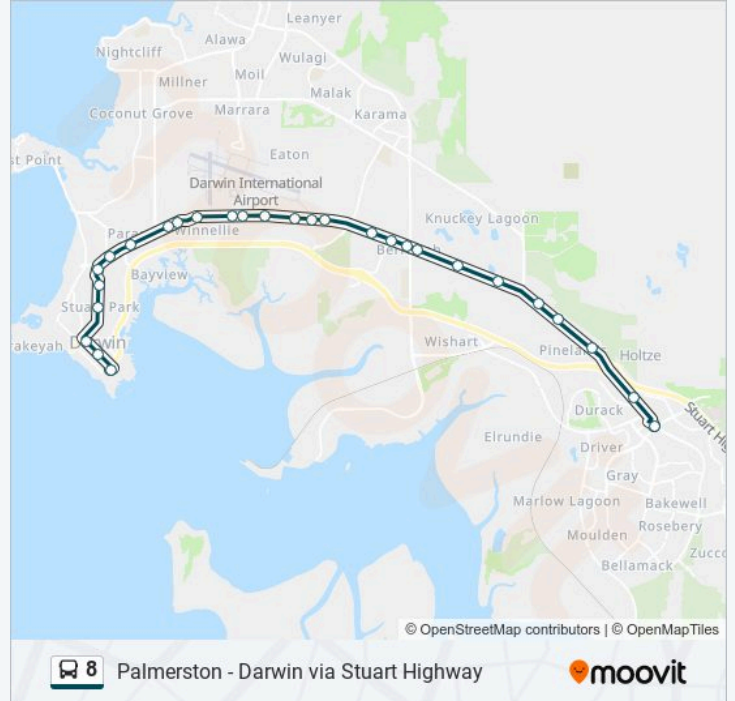

Stops: 28

Trip Duration: 42 min

Line Summary:

Stuart Hwy at Winnellie Post Office

Stuart Hwy Op Shiers Street

Stuart Hwy After Woolner Rd

Stuart Hwy Opp Parap Rd

Stuart Hwy Before Westralia Street

Stuart Hwy After King St

30 Daly St

St. Mary's School

Mitchell St Hilton Hotel

Darwin Interchange

Direction: Palmerston

28 stops

[VIEW LINE SCHEDULE](#)

8 bus Info

Direction: Palmerston

Stops: 28

Trip Duration: 36 min

Line Summary:

Stuart Hwy Opp Hidden Valley Rd
 Stuart Hwy Before Vanderlin Dr
 Stuart Hwy After Vanderlin Dr
 Stuart Hwy After Lagoon Rd
 Stuart Hwy After Thorack Rd
 Stuart Hwy Before Foundation Rd
 Stuart Hwy Before Mander Rd
 Stuart Hwy After Deviney Rd
 Gateway Shopping Centre
 Palmerston Interchange

Direction: Palmerston Via Darwin

35 stops

[VIEW LINE SCHEDULE](#)

Gilruth Ave at Gardens Oval
 Gilruth Ave Opp Casino
 Mitchell St After Lambells Tc
 Mitchell St Before Marsina Ct
 Mitchell St Before Peary St
 Mitchell St Cnr Brigg St
 Mitchell St Hilton Hotel
 Darwin Interchange
 Woolworths Cavenagh St
 81 Cavenagh St
 39 Stuart Hwy
 Stuart Hwy at St Johns College
 Stuart Hwy After Nylander St
 Stuart Hwy After Parap Rd
 Stuart Hwy After Ross Smith Ave
 Stuart Hwy Before Shiers St
 Stuart Hwy Before Winnellie Shops
 383 Stuart Highway