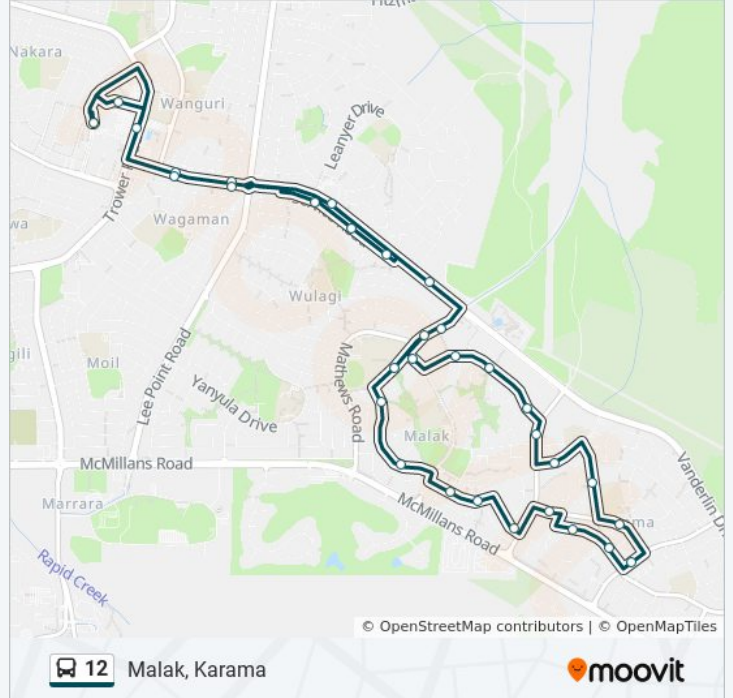

**12 bus Info**

**Direction:** Malak, Karama

**Stops:** 33

**Trip Duration:** 37 min

**Line Summary:**

Dalwood Crescent

Malak Red Cross

Patterson Street

142 Vanderlin Dr Service Rd

116 Vanderlin Dr Service Rd

Vanderlin Dr Service Rd Opp Hibiscus Shopping Centre

Vanderlin Dr After Lee Point Rd

28 Vanderlin Drive

Trower Rd - Opp Mvr

Scaturchio Street

Casuarina Terminus

### Direction: Malak, Karama, Wulagi

35 stops

[VIEW LINE SCHEDULE](#)

Casuarina Interchange

Vanderlin Dr After Gsell St

Vanderlin Dr Before Lee Point Rd

Hibiscus Shops

Vanderlin Dr After Leanyer Dr

Jabiru Street

Jabiru Street

Vanderlin Dr After Lee Point Rd

28 Vanderlin Drive

Trower Rd - Opp Mvr

Scaturchio Street

Casuarina Terminus

12 bus time schedules and route maps are available in an offline PDF at [moovitapp.com](https://moovitapp.com). Use the [Moovit App](#) to see live bus times, train schedule or subway schedule, and step-by-step directions for all public transit in Darwin.