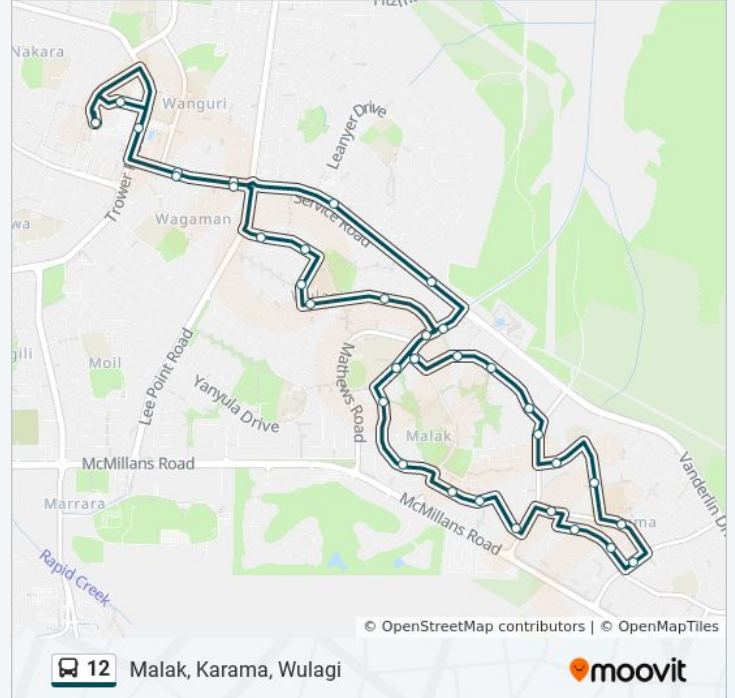

**Direction: Malak, Karama**

33 stops

[VIEW LINE SCHEDULE](#)

- Casuarina Interchange
- Vanderlin Dr After Gsell St
- Vanderlin Dr Before Lee Point Rd
- Hibiscus Shops
- Vanderlin Dr After Leanyer Dr
- Patterson Street
- Patterson Street
- Darwent Street
- Darwent Street
- Malak Shops
- Chambers Crescent
- Paqualin Road
- Koolinda Crescent
- Karama Crescent
- Karama Crescent
- Karama Shops
- Koolinda Crescent
- Livistona Road
- Calytrix Rd
- Op Olouglin College
- Dalwood Crescent
- Dalwood Crescent

### Direction: Malak, Karama, Wulagi

35 stops

[VIEW LINE SCHEDULE](#)

Casuarina Interchange

Vanderlin Dr After Gsell St

Vanderlin Dr Before Lee Point Rd

Hibiscus Shops

Vanderlin Dr After Leanyer Dr

### 12 bus Info

**Direction:** Malak, Karama, Wulagi

**Stops:** 35

**Trip Duration:** 37 min

**Line Summary:**

Livistona Road

Calytrix Rd

Op Olouglin College

Jabiru Street

Jabiru Street

Vanderlin Dr After Lee Point Rd

28 Vanderlin Drive

Trower Rd - Opp Mvr

Scaturchio Street

Casuarina Terminus

12 bus time schedules and route maps are available in an offline PDF at [moovitapp.com](https://moovitapp.com). Use the [Moovit App](#) to see live bus times, train schedule or subway schedule, and step-by-step directions for all public transit in Darwin.