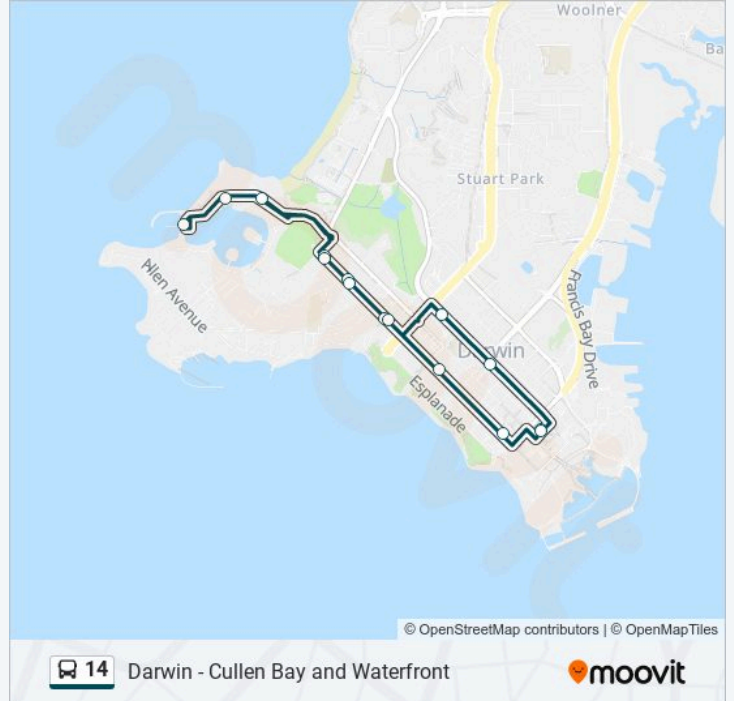

### Direction: Bayview, Tipperary Waters

9 stops

[VIEW LINE SCHEDULE](#)

- Darwin Interchange
- Stoddart Drive
- Bayview
- Half Moon Park
- Bayview Shops
- Stoddart Drive
- Tipperary Waters (Inbound)
- Frances Bay Drive
- Darwin Interchange

- Darwin Interchange
- Woolworths Cavenagh St
- 81 Cavenagh St
- 121 Mitchell St
- Mitchell St Before Malabar St
- Mitchell St Before Lambells Tce
- 46 Marina Boulevard
- Cullen Bay Ferry Terminal
- Opp 20 Marina Blvd
- Mitchell St After Lambells Tc
- Mitchell St Before Marsina Ct
- Mitchell St Before Peary St
- Mitchell St Cnr Brigg St
- Mitchell St Hilton Hotel
- Darwin Interchange

**14 bus Info**

**Direction:** Cullen Bay Ferry Terminal

**Stops:** 15

**Trip Duration:** 20 min

**Line Summary:**

**Direction: Darwin Waterfront**

5 stops

[VIEW LINE SCHEDULE](#)

Darwin Interchange

Convention Centre

Kitchener Drive

Kitchener Drive Outbound

Darwin Interchange

**14 bus Time Schedule**

Darwin Waterfront Route Timetable:

Sunday	07:55 - 20:58
Monday	07:58 - 20:58
Tuesday	07:58 - 20:58
Wednesday	07:58 - 20:58
Thursday	07:58 - 20:58
Friday	07:58 - 20:58
Saturday	07:55 - 20:58