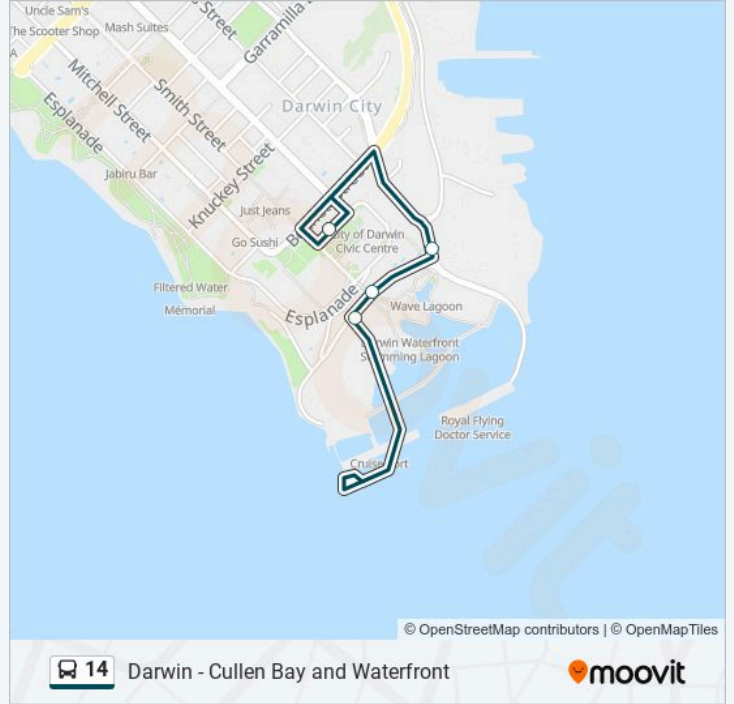

- Darwin Interchange
- Woolworths Cavenagh St
- 81 Cavenagh St
- 121 Mitchell St
- Mitchell St Before Malabar St
- Mitchell St Before Lambells Tce
- 46 Marina Boulevard
- Cullen Bay Ferry Terminal
- Opp 20 Marina Blvd
- Mitchell St After Lambells Tc
- Mitchell St Before Marsina Ct
- Mitchell St Before Peary St
- Mitchell St Cnr Brigg St
- Mitchell St Hilton Hotel
- Darwin Interchange

**14 bus Info**

**Direction:** Cullen Bay Ferry Terminal

**Stops:** 15

**Trip Duration:** 20 min

**Line Summary:**

**Direction: Darwin Waterfront**

5 stops

[VIEW LINE SCHEDULE](#)

Darwin Interchange

Convention Centre

Kitchener Drive

Kitchener Drive Outbound

Darwin Interchange

**14 bus Time Schedule**

Darwin Waterfront Route Timetable:

Sunday	07:55 - 20:58
Monday	07:58 - 20:58
Tuesday	07:58 - 20:58
Wednesday	07:58 - 20:58
Thursday	07:58 - 20:58
Friday	07:58 - 20:58
Saturday	07:55 - 20:58

**14 bus Info**

**Direction:** Darwin Waterfront

**Stops:** 5

**Trip Duration:** 10 min

**Line Summary:**

14 bus time schedules and route maps are available in an offline PDF at [moovitapp.com](https://moovitapp.com). Use the Moovit App to see live bus times, train schedule or subway schedule, and step-by-step directions for all public transit in Darwin.