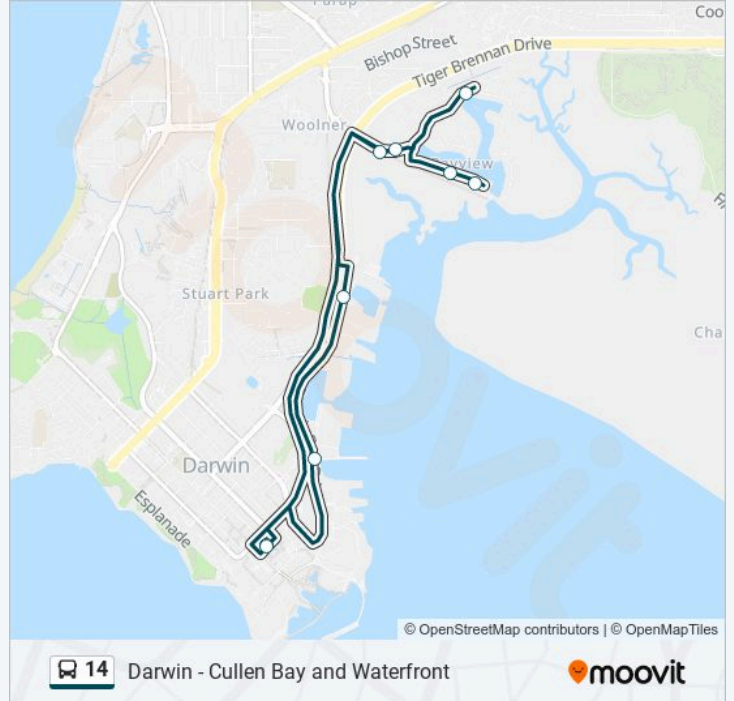

### Direction: Bayview, Tipperary Waters

9 stops

[VIEW LINE SCHEDULE](#)

- Darwin Interchange
- Stoddart Drive
- Bayview
- Half Moon Park
- Bayview Shops
- Stoddart Drive
- Tipperary Waters (Inbound)
- Frances Bay Drive
- Darwin Interchange

### 14 bus Info

**Direction:** Bayview, Tipperary Waters

**Stops:** 9

**Trip Duration:** 20 min

**Line Summary:**

**Direction: Cullen Bay Ferry Terminal**

15 stops

[VIEW LINE SCHEDULE](#)

**14 bus Info**

**Direction:** Cullen Bay Ferry Terminal

**Stops:** 15

**Trip Duration:** 20 min

**Line Summary:**

**Direction: Darwin Waterfront**

5 stops

[VIEW LINE SCHEDULE](#)

Darwin Interchange

Convention Centre

Kitchener Drive

Kitchener Drive Outbound

Darwin Interchange

**14 bus Time Schedule**

Darwin Waterfront Route Timetable:

Sunday	07:55 - 20:58
Monday	07:58 - 20:58
Tuesday	07:58 - 20:58
Wednesday	07:58 - 20:58
Thursday	07:58 - 20:58
Friday	07:58 - 20:58
Saturday	07:55 - 20:58