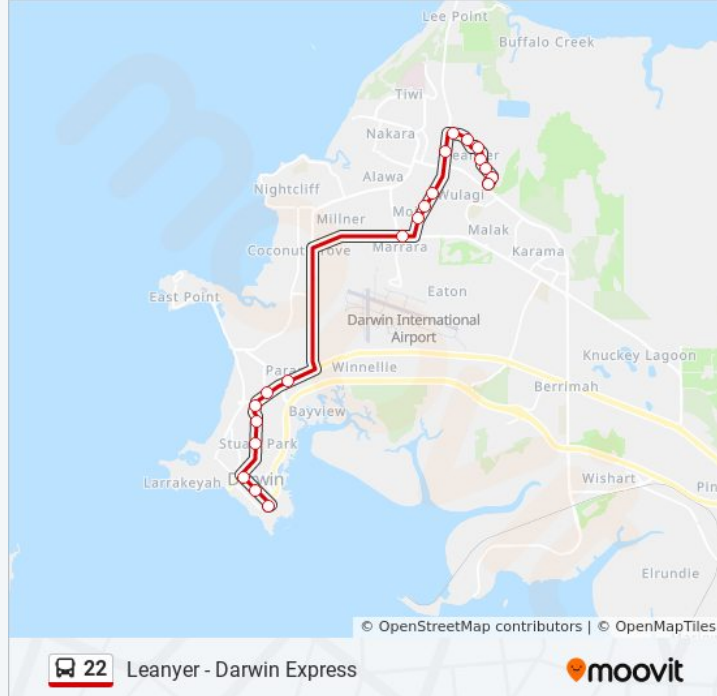

**Direction: Darwin Interchange Express**

21 stops

[VIEW LINE SCHEDULE](#)

- 184 Leanyer Dr
- Leanyer Dr Before Killuppa Cres
- 138 Leanyer Drive
- Leanyer Primary School
- Good Shepherd College Leanyer
- 54 Vrd Drive
- 8 Vrd Drive
- Lee Point Rd Before Bathurst St
- Lee Point Rd After Jabiru St
- Opp 67 Lee Point Rd
- Opp 39 Lee Point Rd
- Mcmillans Rd After Marrara Dr
- Mcmillians Rd After Henry Wrigley Dr
- Stuart Hwy After Woolner Rd
- Stuart Hwy Opp Parap Rd
- Stuart Hwy Before Westralia Street
- Stuart Hwy After King St
- 30 Daly St
- Mitchell St Cnr Brigg St
- Mitchell St Hilton Hotel
- Darwin Interchange

**22 bus Info**

**Direction:** Darwin Interchange Express

**Stops:** 21

**Trip Duration:** 40 min

**Line Summary:**

### Direction: Leanyer Express

20 stops

[VIEW LINE SCHEDULE](#)

- Darwin Interchange
- Woolworths Cavenagh St
- 81 Cavenagh St
- 39 Stuart Hwy
- Stuart Hwy at St Johns College
- Stuart Hwy After Nylander St
- Stuart Hwy After Parap Rd
- Stuart Hwy After Ross Smith Ave
- Mcmillans Rd After Rothdale Rd
- 37 Lee Point Rd
- 61 Lee Point Rd
- 91 Lee Point Rd
- 179 Lee Point Rd
- 5 Vrd Dr
- Vrd Dr Before Rosewood Cres
- Baines St Park Leanyer Dr
- 125 Leanyer Dr
- 151 Leanyer Dr

### 22 bus Info

**Direction:** Leanyer Express

**Stops:** 20

**Trip Duration:** 31 min

**Line Summary:**

Leanyer Dr After Parkside Cr

Opp 182 Leanyer Dr

22 bus time schedules and route maps are available in an offline PDF at [moovitapp.com](https://moovitapp.com). Use the [Moovit App](#) to see live bus times, train schedule or subway schedule, and step-by-step directions for all public transit in Darwin.