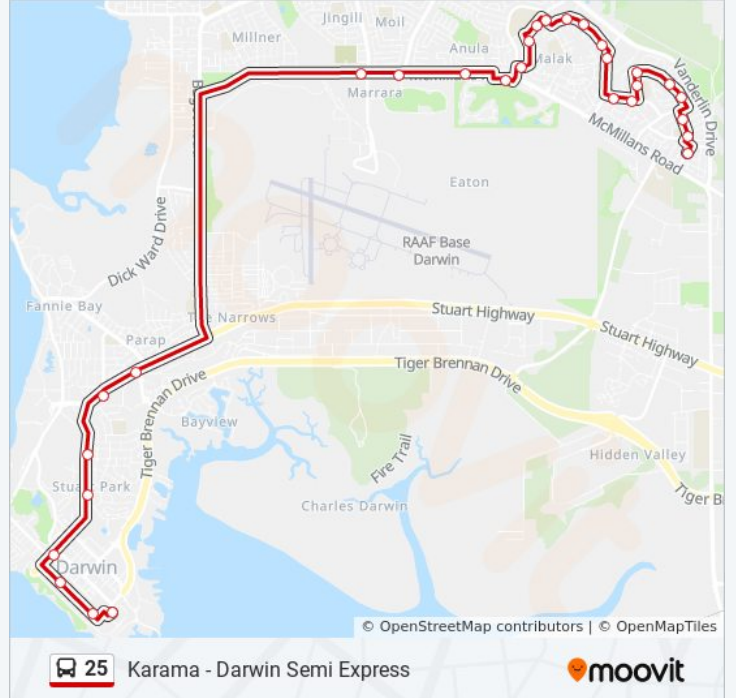

**Direction: Darwin Interchange Semi Express**

29 stops

[VIEW LINE SCHEDULE](#)

- 21 Moray St.
- Bauer Cres After Manunda Tce
- Bauer Cres After Mcpherson St
- 58 Applegum Dr
- 40 Applegum Dr
- Applegum Dr Before Livistona Rd
- Livistona Road
- Koolinda Crescent
- Koolinda Crescent
- Op Oloumlin College
- Dalwood Crescent
- Dalwood Crescent
- Dalwood Crescent
- Malak Red Cross
- Patterson Street
- Darwent Street
- Ringwood Street
- Northlakes Shopping Centre
- Mcmillans Road
- Mcmillans Rd After Marrara Dr
- Mcmillians Rd After Henry Wrigley Dr
- Stuart Hwy After Woolner Rd

**25 bus Info**

**Direction:** Darwin Interchange Semi Express

**Stops:** 29

**Trip Duration:** 41 min

**Line Summary:**

Stuart Hwy Opp Parap Rd  
 Stuart Hwy Before Westralia Street  
 Stuart Hwy After King St  
 30 Daly St  
 Mitchell St Cnr Brigg St  
 Mitchell St Hilton Hotel  
 Darwin Interchange

### Direction: Karama Semi Express

36 stops

[VIEW LINE SCHEDULE](#)

Darwin Interchange  
 Woolworths Cavenagh St  
 81 Cavenagh St  
 39 Stuart Hwy  
 Stuart Hwy at St Johns College  
 Stuart Hwy After Nylander St  
 Stuart Hwy After Parap Rd  
 Stuart Hwy After Ross Smith Ave  
 Op Marrara Christian School  
 21 Moray St.  
 Bauer Cres After Manunda Tce  
 Bauer Cres After Mcpherson St  
 58 Applegum Dr  
 40 Applegum Dr  
 Applegum Dr Before Livistona Rd  
 Livistona Road  
 Koolinda Crescent  
 Koolinda Crescent

### 25 bus Info

**Direction:** Karama Semi Express

**Stops:** 36

**Trip Duration:** 45 min

**Line Summary:**

Op Olouglin College

Dalwood Crescent

Dalwood Crescent