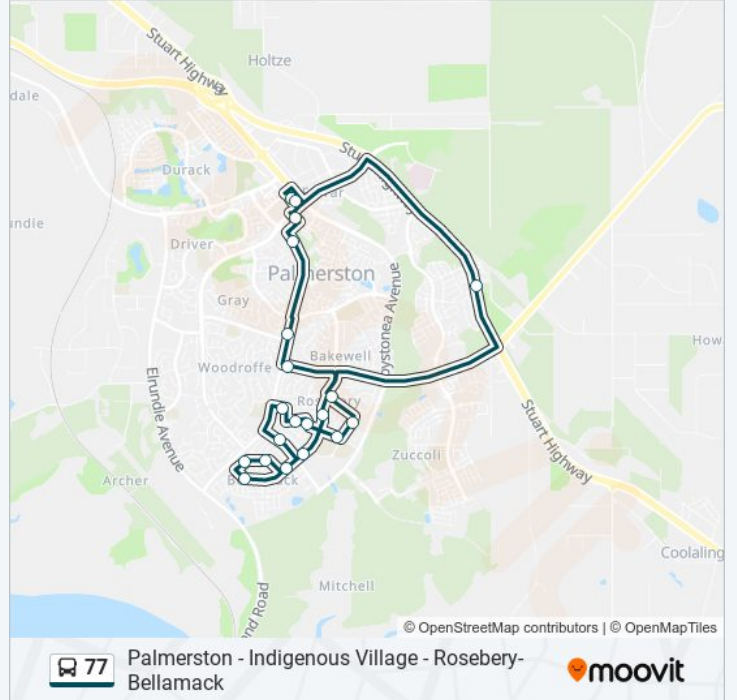

Palmerston - Indigenous Village - Rosebery- Bellamack

Get The App

The 77 bus line Palmerston - Indigenous Village - Rosebery- Bellamack has one route. For regular weekdays, their operation hours are:

(1) Indigenous Village, Rosebery, Bellamack: 05:57 - 21:28

Use the Moovit App to find the closest 77 bus station near you and find out when is the next 77 bus arriving.

Direction: Indigenous Village, Rosebery, Bellamack

20 stops

[VIEW LINE SCHEDULE](#)

- Palmerston Interchange
- Palmerston Indigenous Village
- 5 Odegaard Dr
- Odegaard Drive
- Belyeun Rd After Odegaard Dr
- Haydon Street
- Antonino Drive
- Catchlove Street
- Owston Avenue (Inbound)
- Forrest Parade - Bellamack
- Forrest Parade
- Bellamack Seniors Village
- Flynn Drive
- Forrest Parade
- Forrest Parade
- Bakewell Shopping Centre
- Chung Wah Tce After Emery Ave
- Chung Wah Tce Before Oasis Shops
- Maluka Drive
- Palmerston Interchange

77 bus Time Schedule

Indigenous Village, Rosebery, Bellamack Route
Timetable:

Sunday	07:45 - 18:05
Monday	05:57 - 21:28
Tuesday	05:57 - 21:28
Wednesday	05:57 - 21:28
Thursday	05:57 - 21:28
Friday	05:57 - 21:28
Saturday	06:05 - 22:25

77 bus Info

Direction: Indigenous Village, Rosebery, Bellamack

Stops: 20

Trip Duration: 31 min

Line Summary:

77 bus time schedules and route maps are available in an offline PDF at moovitapp.com. Use the [Moovit App](#) to see live bus times, train schedule or subway schedule, and step-by-step directions for all public transit in Darwin.