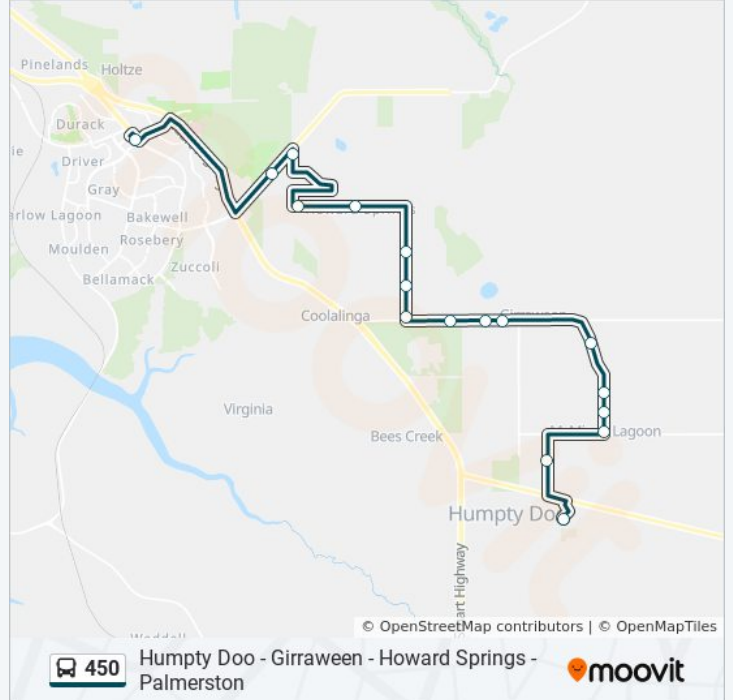

Direction: Humpty Doo Via Howard Springs, Girraween

10 stops

[VIEW LINE SCHEDULE](#)

- Palmerston Interchange
- Palmerston Indigenous Village
- Howard Springs Road
- Whitewood Road
- Howard Springs Primary School
- Hillier Road
- Girraween Road
- Girraween Road
- Anglesey Road
- Humpty Doo Park & Ride

Direction: Humpty Doo Via Howard Springs, Girraween

Stops: 10

Trip Duration: 40 min

Line Summary:

Direction: Palmerston Via Girraween/Howard Springs

17 stops

[VIEW LINE SCHEDULE](#)

- Humpty Doo Park & Ride
- Kennedy Road
- Anglesey Road
- Anglesey Road
- Anglesey Road
- Anglesey Road
- Girraween Road
- Girraween Road
- Girraween Road
- Hillier Road
- Hillier Road
- Hillier Road
- Howard Springs Primary School
- Whitewood Road
- Stow Road
- Howard Springs Road
- Palmerston Interchange

450 bus Time Schedule

Palmerston Via Girraween/Howard Springs Route
Timetable:

Sunday	Not Operational
Monday	7:05 AM
Tuesday	7:05 AM
Wednesday	7:05 AM
Thursday	7:05 AM
Friday	7:05 AM
Saturday	7:30 AM

450 bus Info

Direction: Palmerston Via Girraween/Howard Springs

Stops: 17

Trip Duration: 40 min

Line Summary:

450 bus time schedules and route maps are available in an offline PDF at moovitapp.com. Use the [Moovit App](#) to see live bus times, train schedule or subway schedule, and step-by-step directions for all public transit in Darwin.