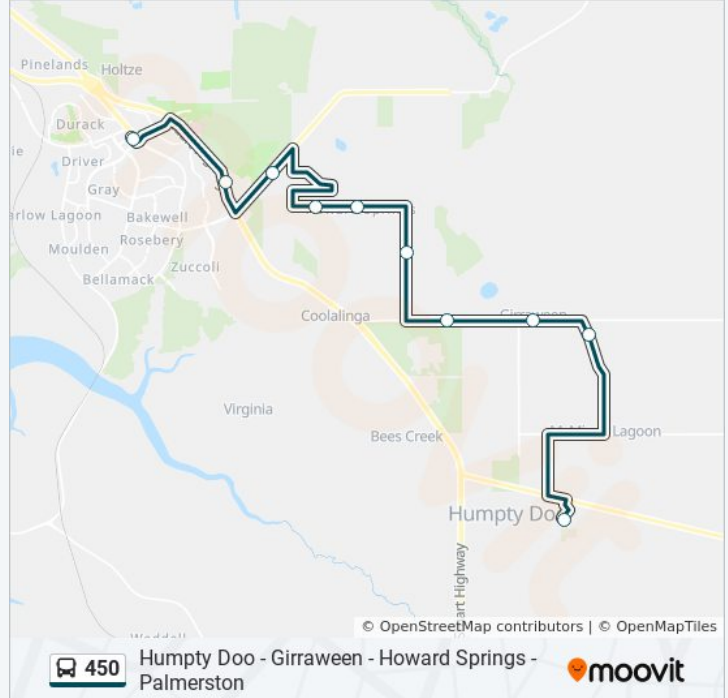

Direction: Humpty Doo Via Howard Springs, Girraween

10 stops

[VIEW LINE SCHEDULE](#)

- Palmerston Interchange
- Palmerston Indigenous Village
- Howard Springs Road
- Whitewood Road
- Howard Springs Primary School
- Hillier Road
- Girraween Road
- Girraween Road
- Anglesey Road
- Humpty Doo Park & Ride

450 bus Time Schedule

Humpty Doo Via Howard Springs, Girraween Route
Timetable:

Sunday	Not Operational
Monday	3:45 PM
Tuesday	3:45 PM
Wednesday	3:45 PM
Thursday	3:45 PM
Friday	3:45 PM
Saturday	3:00 PM

450 bus Info

Direction: Humpty Doo Via Howard Springs, Girraween

Stops: 10

Trip Duration: 40 min

Line Summary:

Direction: Palmerston Via Girraween/Howard Springs

17 stops

[VIEW LINE SCHEDULE](#)

- Humpty Doo Park & Ride
- Kennedy Road
- Anglesey Road
- Anglesey Road
- Anglesey Road
- Anglesey Road
- Girraween Road
- Girraween Road
- Girraween Road
- Hillier Road
- Hillier Road
- Hillier Road
- Howard Springs Primary School
- Whitewood Road
- Stow Road
- Howard Springs Road
- Palmerston Interchange

Direction: Palmerston Via Girraween/Howard Springs

Stops: 17

Trip Duration: 40 min

Line Summary:

450 bus time schedules and route maps are available in an offline PDF at moovitapp.com. Use the [Moovit App](#) to see live bus times, train schedule or subway schedule, and step-by-step directions for all public transit in Darwin.