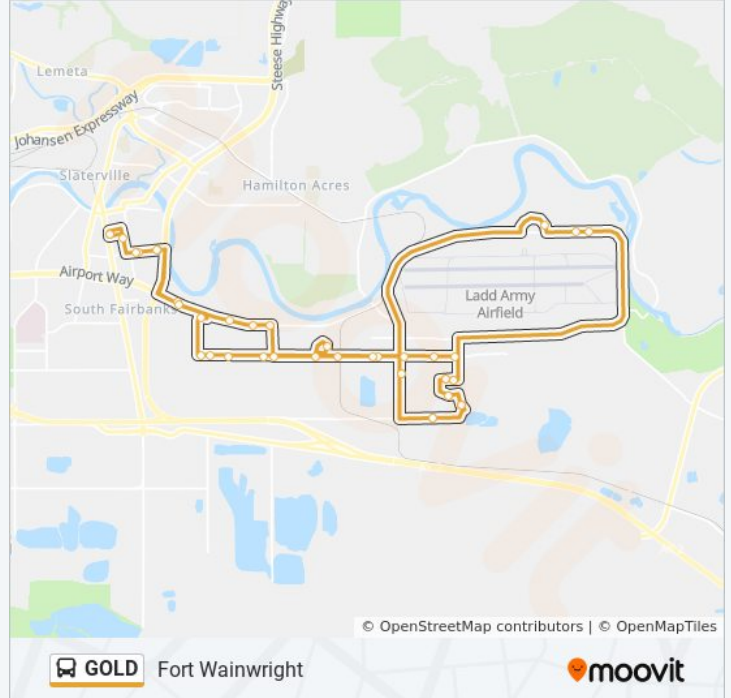

**Direction: Transit Center→Transit Center**

41 stops

[VIEW LINE SCHEDULE](#)

- Transit Center
- Lacey @ 7th Ave
- 10th Ave @ Noble
- 10th Ave Dixon Apts
- Gaffney @ Visitors Center Outbound
- Alsace @ 559th Ave Outbound
- Neely @ School Age Services Outbound
- Arctic Light Elementary School Outbound
- Neely @ 6th St Outbound
- Neely @ Youth Center Outbound
- 9th St @ Grizzly Bear Outbound
- Neely @ Engineers Place Outbound
- Neely @ Meridian Outbound
- Neely @ Bldg 3728 Outbound
- Neely @ Santiago Outbound
- Fort Wainwright Library Outbound
- Px Outbound
- Holiday Inn Outbound
- Santiago @ Welcome Center Outbound
- Alder @ Kamish Health Clinic Outbound
- Meridian @ Pfc Outbound
- Last Frontier Community Activity Center

Fort Wainwright Library Outbound

Px Outbound

Holiday Inn Outbound

Santiago @ Welcome Center Outbound

Alder @ Kamish Health Clinic Outbound

Meridian @ Pfc Outbound

Neely @ Engineers Place Inbound

Neely @ 10th St Inbound

Bassett Hospital Inbound

Neely @ 602nd St Inbound

Gaffney @ Tamarack Dr East Inbound

Gaffney @ Shopette Inbound

Gaffney @ Tamarack Dr West Inbound

Gaffney @ Visitors Center Inbound

10th Ave @ Steese Highway Inbound

10th Ave @ Noble Inbound

Transit Center

GOLD bus time schedules and route maps are available in an offline PDF at [moovitapp.com](https://moovitapp.com). Use the [Moovit App](#) to see live bus times, train schedule or subway schedule, and step-by-step directions for all public transit in Fairbanks.