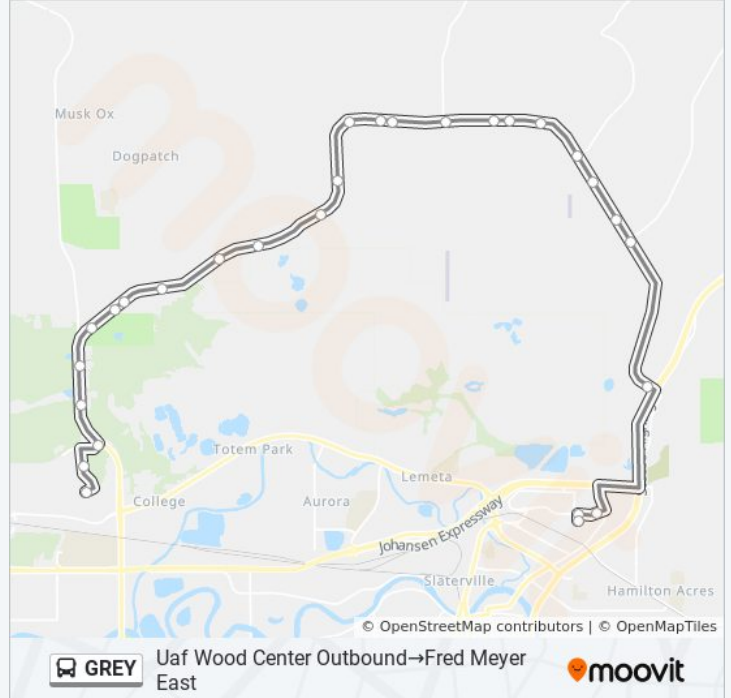

Farmers Loop @ Delphinium Inbound

Farmers Loop @ Bouton Ct Inbound

Farmers Loop @ Skyline Dr Inbound

Farmers Loop @ Fideler Rd Inbound

Farmers Loop @ Alexander Inbound

Mcgrath Road Inbound

Farmers Loop @ Sourdough Fuel Mart Inbound

Helmricks @ Mt Mckinley Bank Outbound

Helmricks @ Fred Meyer East Outbound

Fred Meyer East

GREY bus time schedules and route maps are available in an offline PDF at moovitapp.com. Use the [Moovit App](#) to see live bus times, train schedule or subway schedule, and step-by-step directions for all public transit in Fairbanks.

[About Moovit](#) · [MaaS Solutions](#) · [Supported Countries](#) · [Mooviter Community](#)

© 2023 Moovit - All Rights Reserved

Check Live Arrival Times