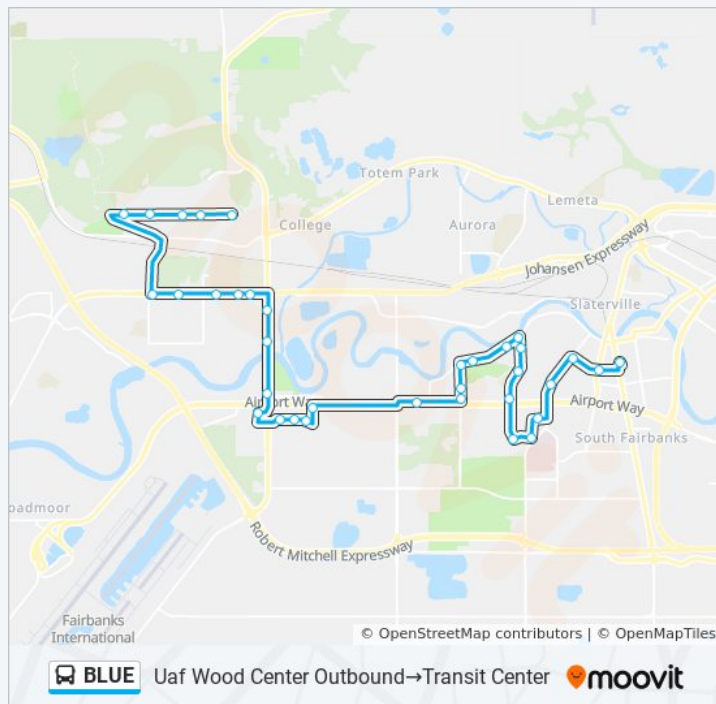

Danby St @ Randy Smith Middle School Outbound

Danby St @ Wembly Ave Outbound

Aurora Dr @ Marika Rd Outbound

Aurora Dr @ Southern Ave Outbound

Aurora Dr @ Carr Ave Outbound

Aurora Dr @ Bridgewater Dr Outbound

Wilbur @ Airport Way Access Inbound

Wilbur @ Hilton Inbound

Wilbur @ 2nd Ave Inbound

2nd Ave @ Curling Club Inbound

2nd Ave @ Birch Park Inbound

1st at Lathrop Inbound

Lathrop @ 6th Ave Inbound

Lathrop @ Denali School Inbound

Lathrop @ Airport Inbound

Lathrop @ 16th Ave Inbound

16th Ave @ Bluebell Inbound

Shoppers Forum Inbound

Noel Wien Library Inbound

7th Ave @ Cowles Inbound

7th Ave @ Barnette Inbound

Transit Center

**Stops: 35**

**Trip Duration: 29 min**

**Line Summary:**

BLUE bus time schedules and route maps are available in an offline PDF at [moovitapp.com](https://moovitapp.com). Use the [Moovit App](#) to see live bus times, train schedule or subway schedule, and step-by-step directions for all public transit in Fairbanks.