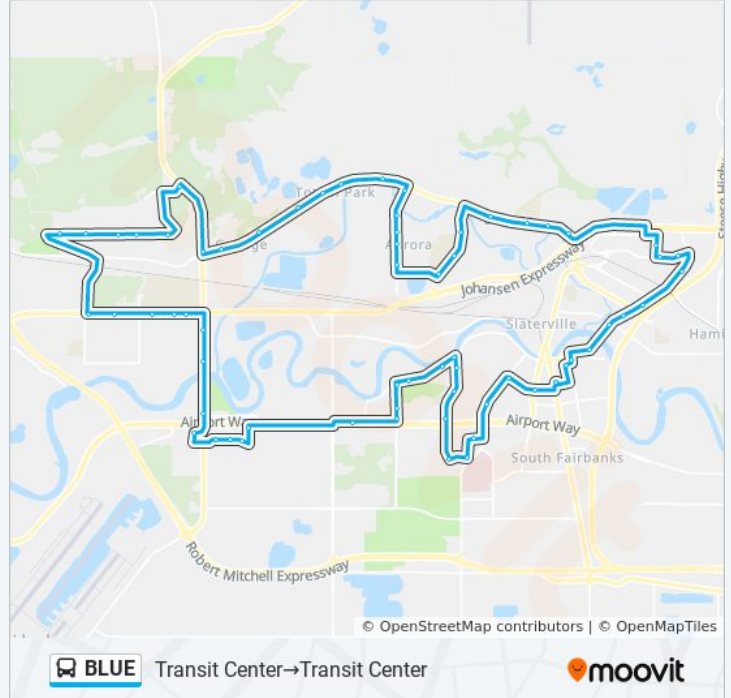

**BLUE bus Info**

**Direction:** Transit Center→Transit Center

**Stops:** 66

**Trip Duration:** 66 min

**Line Summary:**

Aurora Dr @ Carr Ave Outbound  
Aurora Dr @ Bridgewater Dr Outbound  
Aurora/Tamarack Outbound  
College Rd @ Aurora Motel Outbound  
College Rd @ Alaska Way Outbound  
College Rd @ Caribou Way Outbound  
College Rd @ Westwood Way/Rs Loop Outbound  
College Rd @ Jarvis St Outbound  
College Rd @ Hays St Outbound  
Farmers Loop @ College Outbound  
North Tanana @ Farmers Loop Outbound  
Uaf Wood Center Outbound  
Yukon @ Mbs Dorms Outbound  
Yukon Dr @ Reichart Building Outbound  
Yukon Dr @ Ua Museum Of the North Outbound  
Yukon Dr @ Butrovich/West Arctic Health Outbound  
Geist Rd @ Loftus Dr Inbound  
Geist Rd @ National Park Service Inbound  
Geist Rd @ Post Office Inbound  
Geist Rd @ Mcdonalds Inbound  
Geist Rd @ Wilcox Ave Inbound  
University Ave @ Holiday Apts Inbound  
University Ave @ Goldizen St Inbound  
University Ave @ Car Wash Inbound  
Fred Meyer West  
Rewak Dr @ Safeway Inbound  
Rewak Dr @ Klondike Inn Inbound  
Rewak Dr @ Washington Dr/Garfield Ct Inbound  
Washington Dr @ Washington Plaza Inbound  
Pioneer Park Inbound  
Wilbur @ Airport Way Access Inbound  
Wilbur @ Hilton Inbound

Wilbur @ 2nd Ave Inbound

2nd Ave @ Curling Club Inbound

2nd Ave @ Birch Park Inbound

1st at Lathrop Inbound

Lathrop @ 6th Ave Inbound

Lathrop @ Denali School Inbound

Lathrop @ Airport Inbound

Lathrop @ 16th Ave Inbound

16th Ave @ Bluebell Inbound

Shoppers Forum Inbound

Noel Wien Library Inbound

7th Ave @ Cowles Inbound

7th Ave @ Barnette Inbound

Transit Center

**Direction: Transit Center→Uaf Wood Center  
Outbound**

32 stops