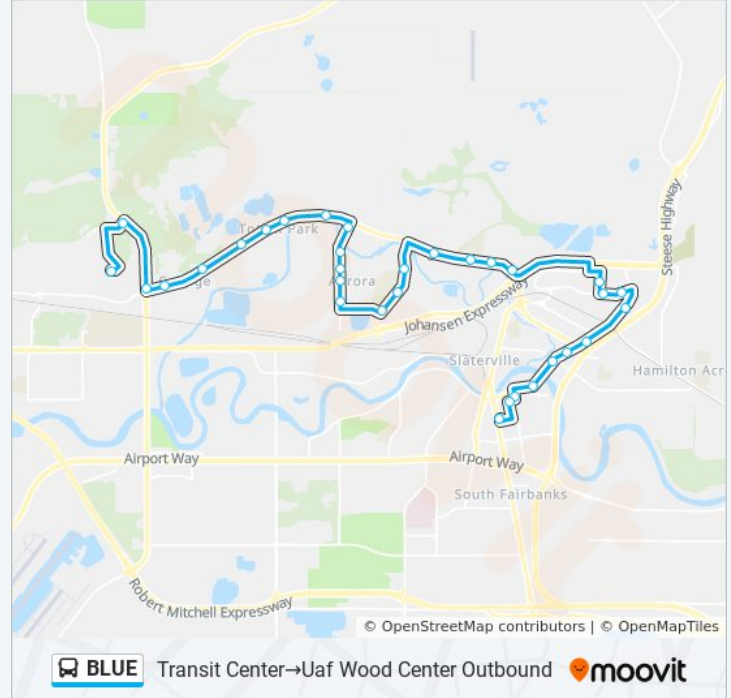

**BLUE bus Info**

**Direction:** Transit Center→Uaf Wood Center  
Outbound

**Stops:** 32

**Trip Duration:** 30 min

**Line Summary:**

College Rd @ Creamers Field Outbound

Danby St @ Ann Wien Elementary School Outbound

Danby St @ Randy Smith Middle School Outbound

Danby St @ Wembly Ave Outbound

Aurora Dr @ Marika Rd Outbound

Aurora Dr @ Southern Ave Outbound

Aurora Dr @ Carr Ave Outbound

Aurora Dr @ Bridgewater Dr Outbound

Aurora/Tamarack Outbound

College Rd @ Aurora Motel Outbound

College Rd @ Alaska Way Outbound

College Rd @ Caribou Way Outbound

College Rd @ Westwood Way/Rs Loop Outbound

College Rd @ Jarvis St Outbound

College Rd @ Hays St Outbound

Farmers Loop @ College Outbound

North Tanana @ Farmers Loop Outbound

Uaf Wood Center Outbound

**Direction: Uaf Wood Center Outbound→Transit Center**

35 stops

[VIEW LINE SCHEDULE](#)

Uaf Wood Center Outbound