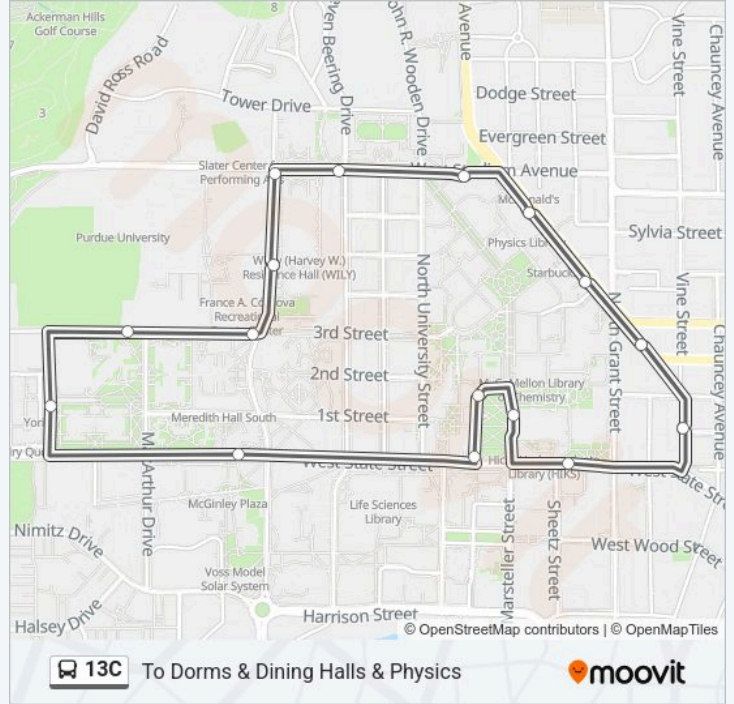

 **13C Line****To Dorms & Dining Halls & Physics**[Get The App](#)

The 13C bus line To Dorms & Dining Halls & Physics has one route. For regular weekdays, their operation hours are:

(1) To Dorms & Dining Halls & Physics: 6:48 AM-5:52 PM

Ford Hall on Stadium Ave: Bus567

Armstrong Hall on Stadium Ave (@Shelter):
Bus190

Physics Building: Bus557

Electrical Engineering (At Shelter): Bus538

Northwestern Ave & Wiggins St (Nw Of): Bus559

13C bus Time Schedule

To Dorms & Dining Halls & Physics Route Timetable:

| | |
|-----------|-----------------|
| Monday | 6:48 AM-5:52 PM |
| Tuesday | 6:48 AM-5:52 PM |
| Wednesday | 6:48 AM-5:52 PM |
| Thursday | 6:48 AM-5:52 PM |
| Friday | 6:48 AM-5:52 PM |
| Saturday | Not Operational |
| Sunday | Not Operational |

13C bus Info

Direction: To Dorms & Dining Halls & Physics

Stops: 17

Trip Duration: 24 min

Line Summary:

13C bus time schedules and route maps are available in an offline PDF at moovitapp.com. Use the Moovit App to see live bus times, train schedule or subway schedule, and step-by-step directions for all public transit in Lafayette.