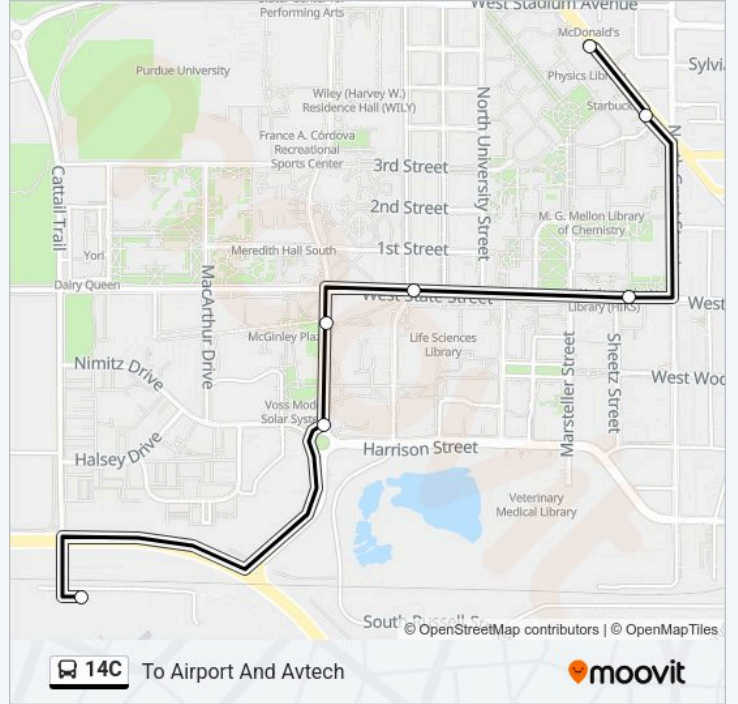

Direction: To Tower Acres And Physics

19 stops

[VIEW LINE SCHEDULE](#)

- Aviation Technology Bldg: Bus146
- Airport Rd & Harrison St (Nw Corner)
- Purdue West on Mitch Daniels Blvd (South): Bus566s
- Aspire Apts at Discovery Park: Bus011
- 1st St & Jischke Dr (East Corner): Bus584se
- Jischke Dr & 3rd St (Se Corner): Bus289
- Wiley Dining/Rsc on Jischke Dr: Bus362
- Jischke Dr & Stadium Ave (Se Corner): Bus201
- Jischke Dr & Tower Dr (Se Corner): Bus509se
- Tower Dr & Hilltop Dr (Ne Corner): Bus472n
- Theta Chi on Tower Dr: Bus562n
- Alpha Chi on David Ross Rd: Bus554e
- Circle Pines on David Ross Rd (Nw Corner): Bus553
- Alpha Chi on David Ross Rd: Bus554w
- Theta Chi on Tower Dr: Bus562s
- Tower Dr & Hilltop Dr (Se Corner): Bus472s
- Tower Dr & Jischke Dr (Sw Corner): Bus509sw
- Armstrong Hall on Stadium Ave (@Shelter): Bus190
- Physics Building: Bus557

14C bus Info

Direction: To Tower Acres And Physics

Stops: 19

Trip Duration: 18 min

Line Summary:

Direction: To Airport And Avtech

7 stops

[VIEW LINE SCHEDULE](#)

Discovery Learning Center: Bus900

Aviation Technology Bldg: Bus146

14C bus Time Schedule

To Airport And Avtech Route Timetable:

Monday	6:33 PM-11:33 PM
Tuesday	6:33 PM-11:33 PM
Wednesday	6:33 PM-11:33 PM
Thursday	6:33 PM-11:33 PM
Friday	6:33 PM-11:33 PM
Saturday	Not Operational
Sunday	Not Operational

14C bus Info

Direction: To Airport And Avtech

Stops: 7

Trip Duration: 12 min

Line Summary:

14C bus time schedules and route maps are available in an offline PDF at moovitapp.com. Use the Moovit App to see live bus times, train schedule or subway schedule, and step-by-step directions for all public transit in Lafayette.