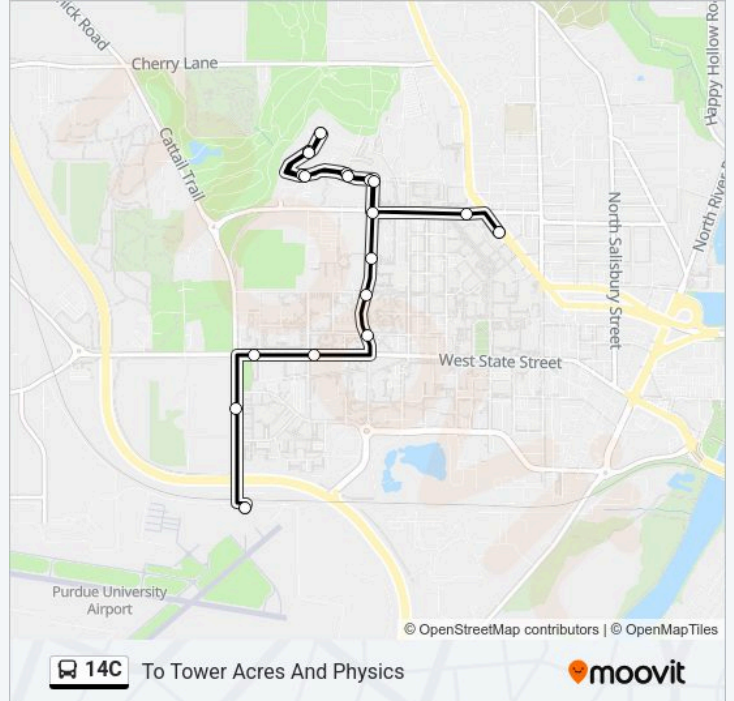

14C Line

To Tower Acres And Physics

Get The App

The 14C bus line (To Tower Acres And Physics) has 2 routes. For regular weekdays, their operation hours are:
 (1) To Tower Acres And Physics: 6:15 PM-11:45 PM(2) To Airport And Avtech: 6:33 PM-11:33 PM
 Use the Moovit App to find the closest 14C bus station near you and find out when is the next 14C bus arriving.

Direction: To Tower Acres And Physics

19 stops

[VIEW LINE SCHEDULE](#)

- Aviation Technology Bldg: Bus146
- Airport Rd & Harrison St (Nw Corner)
- Purdue West on Mitch Daniels Blvd (South): Bus566s
- Aspire Apts at Discovery Park: Bus011
- 1st St & Jischke Dr (East Corner): Bus584se
- Jischke Dr & 3rd St (Se Corner): Bus289
- Wiley Dining/Rsc on Jischke Dr: Bus362
- Jischke Dr & Stadium Ave (Se Corner): Bus201
- Jischke Dr & Tower Dr (Se Corner): Bus509se
- Tower Dr & Hilltop Dr (Ne Corner): Bus472n
- Theta Chi on Tower Dr: Bus562n
- Alpha Chi on David Ross Rd: Bus554e
- Circle Pines on David Ross Rd (Nw Corner): Bus553
- Alpha Chi on David Ross Rd: Bus554w
- Theta Chi on Tower Dr: Bus562s
- Tower Dr & Hilltop Dr (Se Corner): Bus472s
- Tower Dr & Jischke Dr (Sw Corner): Bus509sw
- Armstrong Hall on Stadium Ave (@Shelter): Bus190
- Physics Building: Bus557

14C bus Time Schedule

To Tower Acres And Physics Route Timetable:

Monday	6:15 PM-11:45 PM
Tuesday	6:15 PM-11:45 PM
Wednesday	6:15 PM-11:45 PM
Thursday	6:15 PM-11:45 PM
Friday	6:15 PM-11:45 PM
Saturday	Not Operational
Sunday	Not Operational

14C bus Info

Direction: To Tower Acres And Physics

Stops: 19

Trip Duration: 18 min

Line Summary:

Direction: To Airport And Avtech

7 stops

[VIEW LINE SCHEDULE](#)