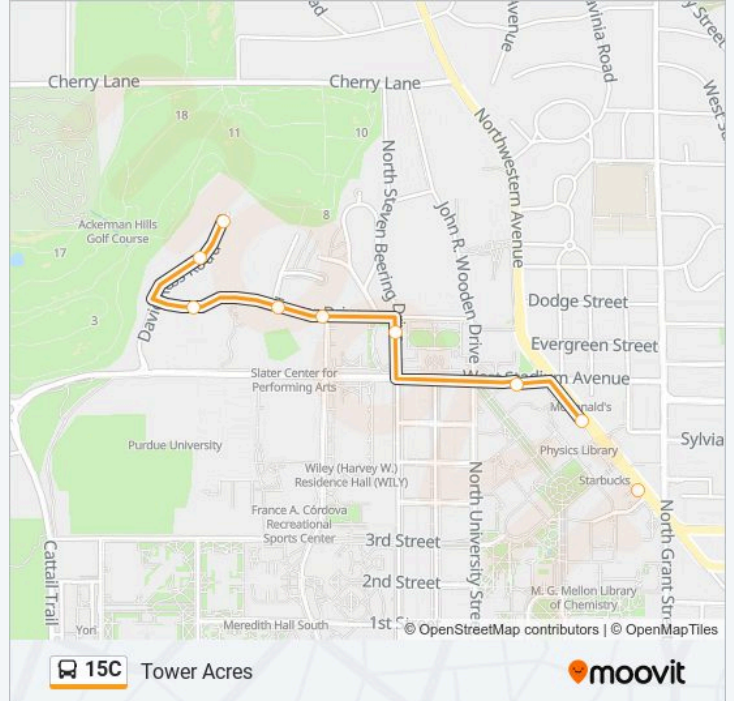

 **15C**

Tower Acres

Get The App

The 15C bus line (Tower Acres) has 2 routes. For regular weekdays, their operation hours are:

(1) To Campus And Pmu: 6:00 AM - 5:12 PM (2) To Tower Acres: 6:10 AM - 4:58 PM

### Direction: To Campus And Pmu

10 stops

[VIEW LINE SCHEDULE](#)

Circle Pines on David Ross Rd (Nw Corner):  
Bus553

Alpha Chi on David Ross Rd: Bus554w

Theta Chi on Tower Dr: Bus562s

Tower Dr & Hilltop Dr (Se Corner): Bus472s

Tower Dr & Jischke Dr (Sw Corner): Bus509sw

Steven Beering Dr & Tower Dr (Sw Of): Bus213s

Armstrong Hall on Stadium Ave (@Shelter):  
Bus190

Physics Building: Bus557

Electrical Engineering (At Shelter): Bus538

### 15C bus Info

**Direction:** To Campus And Pmu

**Stops:** 10

**Trip Duration:** 10 min

**Line Summary:**

**Direction: To Tower Acres**  
 9 stops  
[VIEW LINE SCHEDULE](#)

- Purdue Memorial Union (Pmu) on Md Blvd: Bus271
- Beering Hall on University St (@Shelter): Bus389
- N University St & 5th St at Push: Bus490se
- Ford Hall on Stadium Ave (North Side): Bus413
- Jischke Dr & Tower Dr (Se Corner): Bus509se
- Tower Dr & Hilltop Dr (Ne Corner): Bus472n
- Theta Chi on Tower Dr: Bus562n
- Alpha Chi on David Ross Rd: Bus554e
- Circle Pines on David Ross Rd (Nw Corner): Bus553