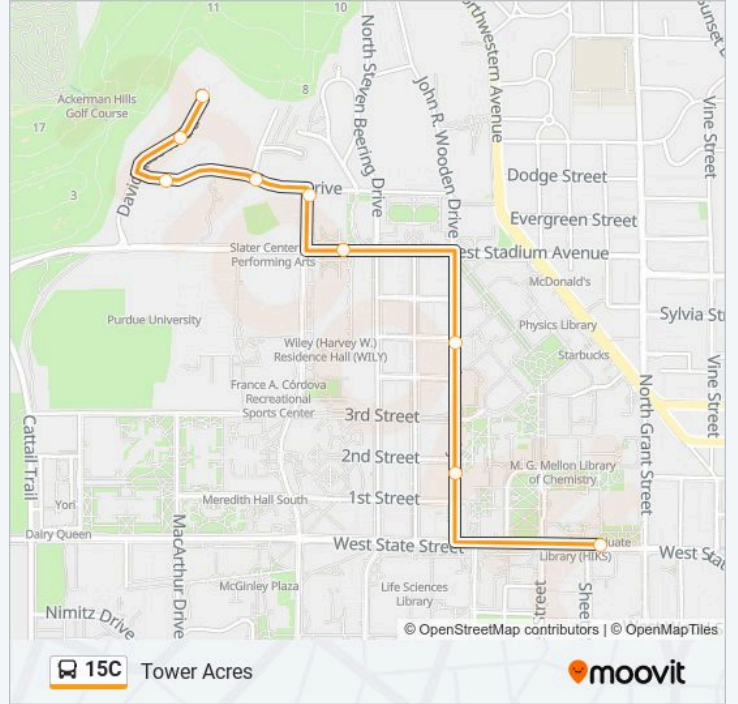

15C bus time schedules and route maps are available in an offline PDF at moovitapp.com. Use the Moovit App to see live bus times, train schedule or subway schedule, and step-by-step directions for all public transit in Lafayette.

© 2024 Moovit - All Rights Reserved