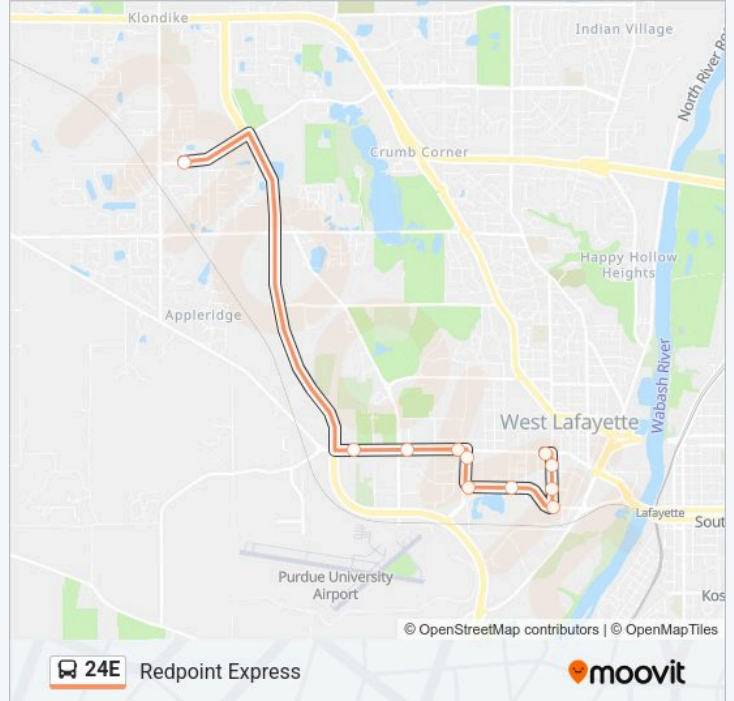

**24E Line****Redpoint Express**

Get The App

The 24E bus line (Redpoint Express) has 2 routes. For regular weekdays, their operation hours are:  
(1) Express To Redpoint Apts: 7:14 AM-6:14 PM(2) Express To Purdue Campus: 7:00 AM-6:30 PM  
Use the Moovit App to find the closest 24E bus station near you and find out when is the next 24E bus arriving.

**Direction: Express To Redpoint Apts**

11 stops

[VIEW LINE SCHEDULE](#)

Krannert Grad School: Bus260

Young Hall on Grant St (West): Bus153

Grant St &amp; Harrison St (Nw Corner): Bus322

Grant St &amp; Williams St (Nw Corner): Bus323

Harrison St &amp; University St (Ne Corner): Bus269

Harrison St & Martin Jischke Dr (Ne  
Corner):Bus352

Morgan &amp; Jischke Dr (Se Corner): Bus899se

First Street Towers on Mitch Daniels Blvd: Bus898

Purdue West on Mitch Daniels Blvd: Bus566

**24E bus Info****Direction:** Express To Redpoint Apts**Stops:** 11**Trip Duration:** 16 min**Line Summary:**

**Direction: Express To Purdue Campus**

12 stops

[VIEW LINE SCHEDULE](#)

- Redpoint (On Cumberland Ave): Bus268e
- Rutherford Dr: Bus199se
- Klondike Rd & Rosewood Dr (Nw Corner): Bus903
- Klondike Rd & E Pine Ave: Bus175
- Klondike Rd & Blueberry Ln (Nw Corner): Bus902
- Sr 26 & Scarlett Dr (Sw Corner): Bus173
- Entomology Field Operations Building Efob: Bus168
- Mitch Daniels Blvd & Trailway Blvd (Sw Of)
- Purdue West on Mitch Daniels Blvd (South): Bus566s
- Aspire Apts at Discovery Park: Bus011
- Lilly Hall on Mitch Daniels Blvd (Shelter): Bus345
- Krannert Grad School: Bus260