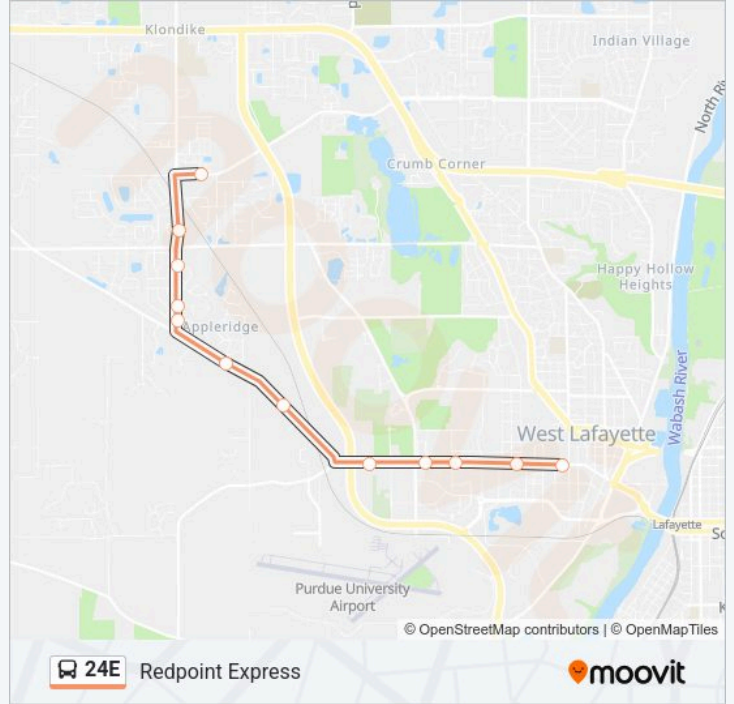

24E bus time schedules and route maps are available in an offline PDF at moovitapp.com. Use the Moovit App to see live bus times, train schedule or subway schedule, and step-by-step directions for all public transit in Lafayette.

© 2025 Moovit - All Rights Reserved