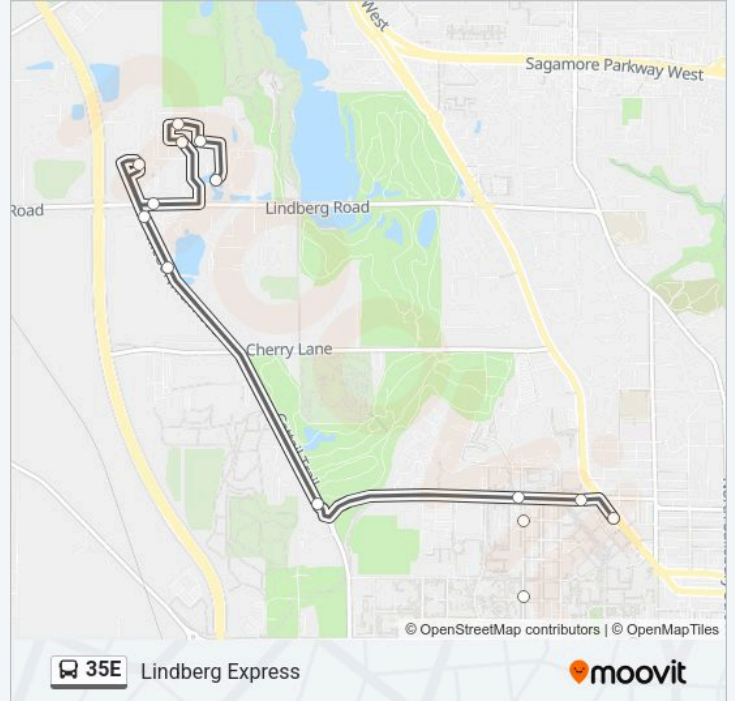

Use the Moovit App to find the closest 35E bus station near you and find out when is the next 35E bus arriving.

**Direction: Village West/Cottage Apts To/From Purdue**

15 stops

[VIEW LINE SCHEDULE](#)

Willowbrook Cir & Willowbrook Dr: Bus802

Station 21 Clubhouse: Bus312

Russell St & 6th St (Se Corner): Bus800

Station 21 on Lindberg (@ Shelter): Bus300

Blackbird Farms 2 on McCormick Rd: Bus304

SW Blackbird Farms Apt Buildings (W): Bus394

Purdue Memorial Union (Pmu) on Md Blvd:  
Bus271

Mccormick Rd & Stadium Ave (Nw Corner):  
Bus251w

Armstrong Hall on Stadium Ave (@Shelter):  
Bus190

**35E bus Time Schedule**

Village West/Cottage Apts To/From Purdue Route  
Timetable:

Monday	7:00 AM-7:36 PM
Tuesday	7:00 AM-7:36 PM
Wednesday	7:00 AM-7:36 PM
Thursday	7:00 AM-7:36 PM
Friday	7:00 AM-7:36 PM
Saturday	Not Operational
Sunday	Not Operational

**35E bus Info**

**Direction:** Village West/Cottage Apts To/From Purdue

**Stops:** 15

**Trip Duration:** 35 min

**Line Summary:**

35E bus time schedules and route maps are available in an offline PDF at [moovitapp.com](https://moovitapp.com). Use the Moovit App to see live bus times, train schedule or subway schedule, and step-by-step directions for all public transit in Lafayette.