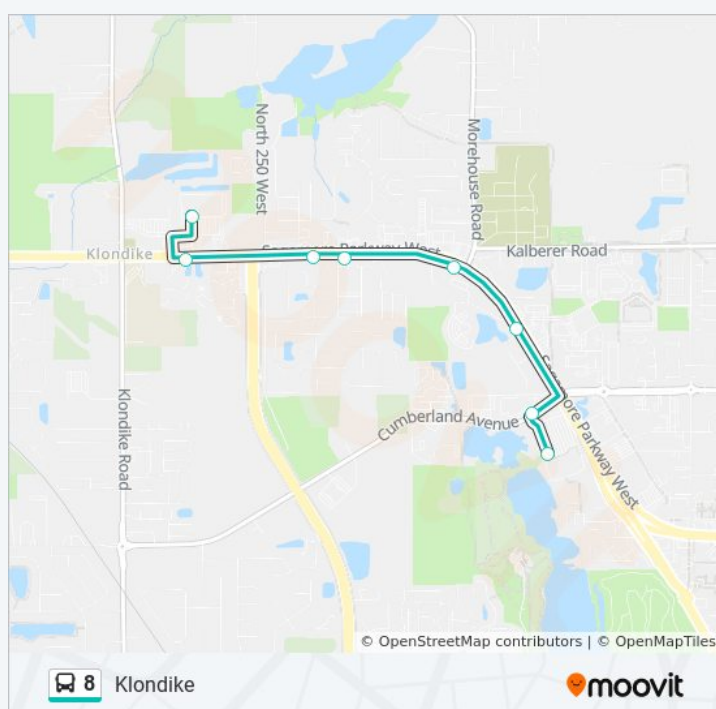

### Direction: To WI Walmart

14 stops

[VIEW LINE SCHEDULE](#)

Rutherford Dr: Bus199

Sagamore Pkwy W & Morehouse Rd(Sw Corner):  
Bus390

Sagamore Pkwy W & Geddes Way (South Of):  
Bus250

Sagamore Pkwy W And Sachem Blvd (Sw  
Corner): 5146

Quality Inn on Cumberland Ave (Ne  
Corner):Bus137

Walmart West Lafayette (At Shelter): Bus403

Tuesday	12:01 AM - 11:31 PM
Wednesday	12:01 AM - 11:31 PM
Thursday	12:01 AM - 11:31 PM
Friday	12:01 AM - 11:31 PM
Saturday	12:01 AM - 7:31 PM

### 8 bus Info

**Direction:** To WI Walmart

**Stops:** 14

**Trip Duration:** 15 min

**Line Summary:**

8 bus time schedules and route maps are available in an offline PDF at [moovitapp.com](https://moovitapp.com). Use the [Moovit App](#) to see live bus times, train schedule or subway schedule, and step-by-step directions for all public transit in Lafayette.