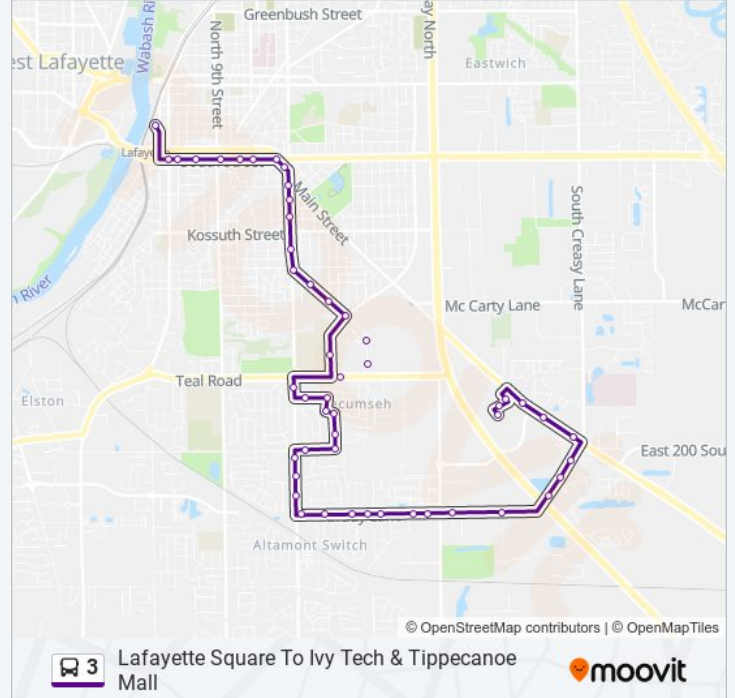

3 bus Info

Direction: Lafayette Square To Ivy Tech & Tippecanoe Mall

Stops: 49

Trip Duration: 28 min

Line Summary:

18th St & Meadow Dr (South Of): Bus963

Georgetown Apts on Shoshone Dr: Bus469s

Osage Dr & Shoshone Dr (Sw Corner): Bus409

Edgelea Elementary School on 18th St: Bus155

18th St & Manitou Dr (Nw Corner): Bus807w

18th St & Eastway St (Nw Corner): Bus865

Brady Ln & 18th St (East Of): Bus354

Brady Ln & Pipers Glen Dr (Sw Corner): Bus707s

Sr 38/25 & Creasy Ln (West Of): Bus499

Guaranteed Transmission on Sr 38/25: Bus717

Acorn Acres on Sr 38/25: Bus376

Wendy's at Tippecanoe Mall (South Side): Bus672

Dicks at Tippecanoe Mall: Bus673

Tippecanoe Mall Entrance E: Bus373

18th St & Teal Rd (Se Corner): Bus420

22nd St & Jr Hiatt Dr (Secorner): Bus466se

State St & Earl Ave (West Of): Bus378nw

State St & 20th St (Ne Corner): Bus726n

State St & 18th St (Ne Corner): Bus256n

18th St & Adams St (Se Corner): Bus725e