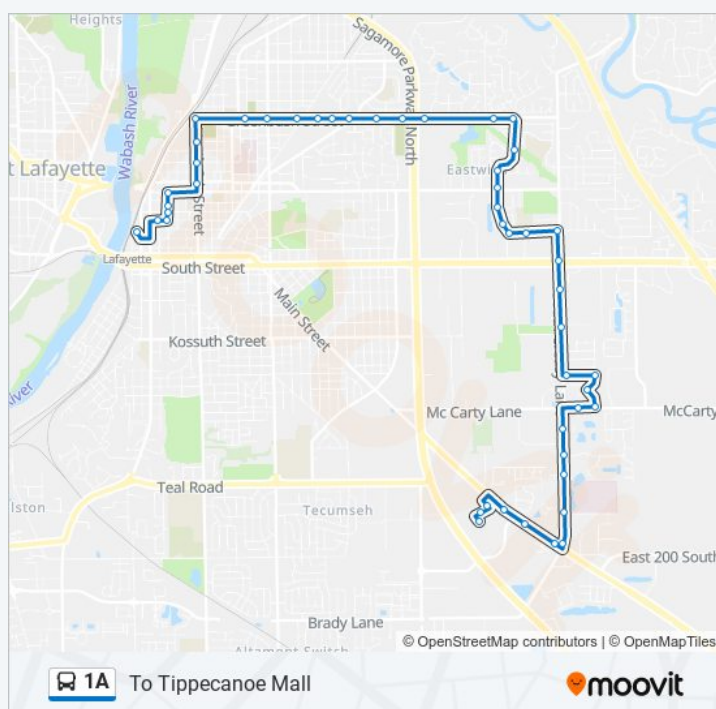

Shenandoah Dr & Union St (Nw Corner): Bus485

1A bus Time Schedule

To Tippecanoe Mall Route Timetable:

Sunday	8:45 AM - 5:45 PM
Monday	5:45 AM - 11:45 PM
Tuesday	5:45 AM - 11:45 PM
Wednesday	5:45 AM - 11:45 PM
Thursday	5:45 AM - 11:45 PM
Friday	5:45 AM - 11:45 PM
Saturday	6:45 AM - 6:45 PM

1A bus Info

Direction: To Tippecanoe Mall

Stops: 48

Trip Duration: 38 min

Line Summary:

Shenandoah Dr & Claremont Ln (Nw Corner):
Bus920nw

Shenandoah Dr & Driftwood Dr (Sw Corner):
Bus759w

Rome Dr & Shenandoah Dr (Se Corner): Bus820

Stinger St & Harper Dr (Sw Corner): Bus775sw

Harper Dr & Julia Ln (Sw Corner): Bus200s

Julia Ln & Sickle Ct (Nw Corner): Bus765nw

Sickle Ct & Mccarty Ln (Nw Corner): Bus766w

Mccarty Ln & Emerald Pines Ct (Ne Corner):
Bus774n