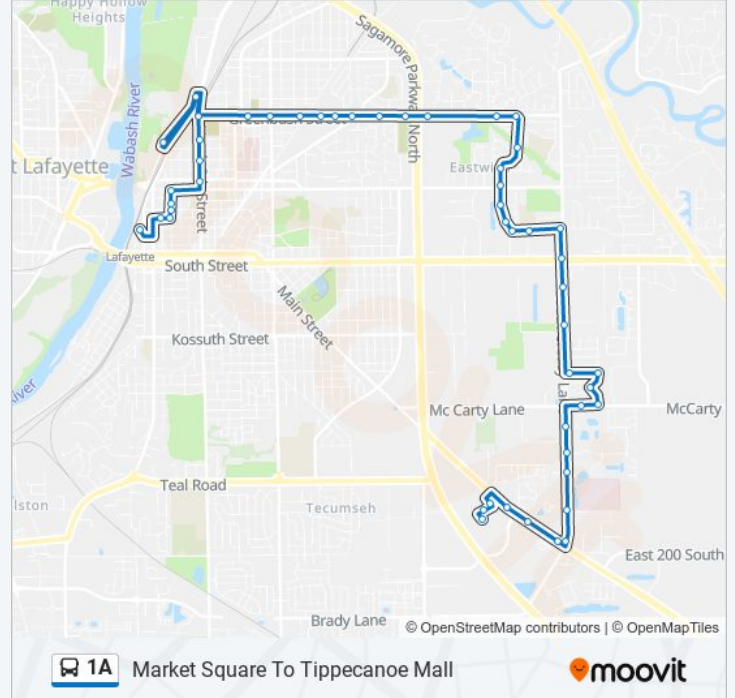

Greenbush St & Sagamore Pkwy N (Sw Corner): Bus231s

Rrx on Greenbush St (Sw Corner): Bus753

Greenbush St & Chauncey Court (Sw Corner): Bus526sw

Greenbush St & Shenandoah Dr (Sw Corner); Bus513

Munger Trl on Shenandoah Dr (West Side): Bus050

Shenandoah Dr & Navarre Dr (Nw Corner): Bus757nw

Shenandoah Dr & Union St (Nw Corner): Bus485

Shenandoah Dr & Claremont Ln (Nw Corner): Bus920nw

Shenandoah Dr & Driftwood Dr (Sw Corner): Bus759w

Rome Dr & Shenandoah Dr (Se Corner): Bus820

Rome Dr & Executive Dr (Se Corner): Bus760

Rome Dr & Creasy Ln (Sw Corner): Bus468

Creasy Ln & South St (West Side North Of): Bus192

Starbucks Coffee on Creasy Ln: Bus771

Creasy Ln & Fortune Dr (Southwest Of): Bus763w

Stinger St & Harper Dr (Sw Corner): Bus775sw

Harper Dr & Julia Ln (Sw Corner): Bus200s

Julia Ln & Sickle Ct (Nw Corner): Bus765nw

Sickle Ct & Mccarty Ln (Nw Corner): Bus766w

Mccarty Ln & Emerald Pines Ct (Ne Corner): Bus774n

Creasy Ln & Burberry Dr (Nw Corner): Bus768

Creasy Ln & Amelia Ave (Nw Corner): Bus769nw

Creasy Ct & Creasy Ln (Nw Corner): Bus770nw

Creasy Ln & St. Francis Way (Nw): Bus915

Creasy Ln & Sr 38/25 (North Of): Bus499n

Sr 38/25 & Creasy Ln (West Of): Bus499

Guaranteed Transmission on Sr 38/25: Bus717

Acorn Acres on Sr 38/25: Bus376