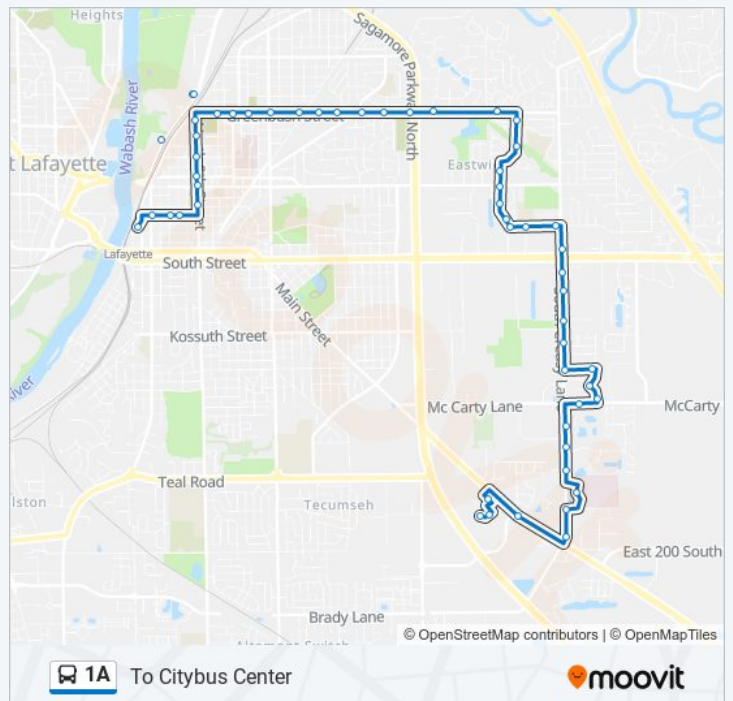

Creasy Ln & Burberry Dr (Se Corner): Bus773

Mccarty Ln & Emerald Pines Ct (Sw Corner): Bus895

Sickle Ct & Mccarty Ln (Ne Corner): Bus766e

Sickle Ct & Julia Ln (Ne Corner): Bus765ne

Harper Dr & Julia Ln (Nw Corner): Bus200n

Creasy Ln & Harper Dr (Ne Corner): Bus775ne

Creasy Ln & Stinger St (Se Corner): Bus539

Creasy Ln & Fortune Dr (Se Corner): Bus763e

Sam's Club on Creasy Ln: Bus461

The Pavilions & Creasy Ln (@ Regions Bank): Bus762

Creasy Ln & South St (North And East Side): Bus879

Culvers on Rome Dr & Creasy Ln (North): Bus777

Rome Dr & Executive Dr (Ne Corner): Bus896

Rome Dr & Shenandoah Dr (Ne Corner): Bus812

Shenandoah Dr & Driftwood Dr (Se Corner): Bus759e

1A bus Info

Direction: To Citybus Center

Stops: 54

Trip Duration: 43 min

Line Summary:

Shenandoah Dr & Claremont Ln (Se Corner):
Bus920se

Shenandoah Dr & Union St (Se Corner): Bus341

Shenandoah Dr & Navarre Dr (Se Corner):
Bus757se